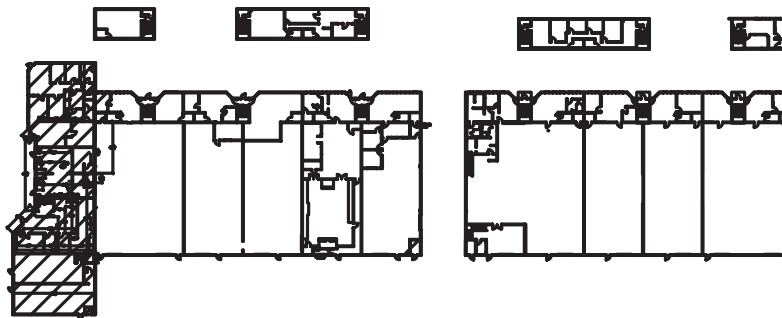

# LYNNWOOD EAST BUSINESS PARK

2031 196th Street SW, Lynnwood WA 98036

196th Street SW

SITE PLAN

Rosen-Harbottle Commercial Real Estate | P.O. Box 5003 Bellevue, WA 98009-5003  
phone: (425) 454-3030 fax: (425) 454-6705 | [www.rosenharbottle.com](http://www.rosenharbottle.com)