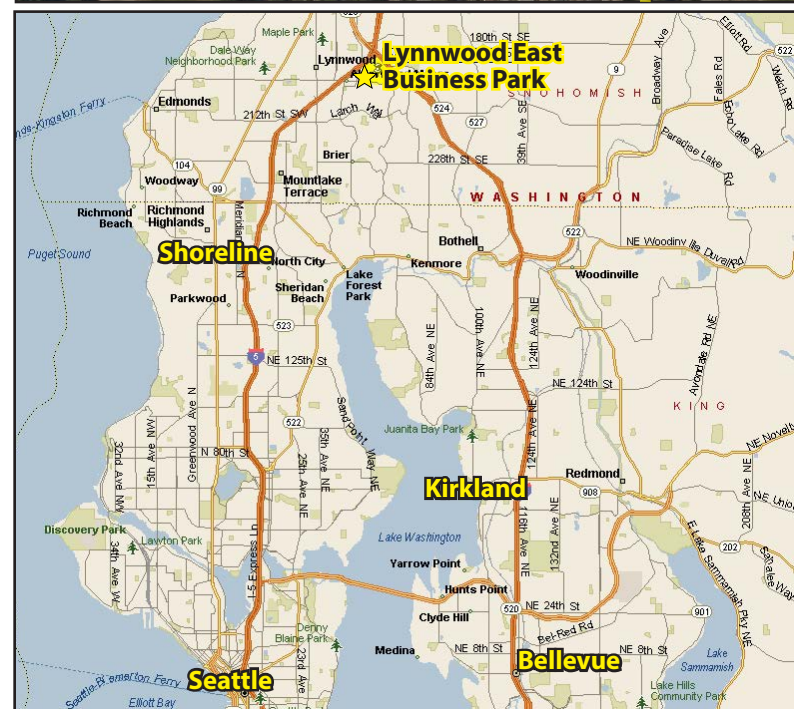

LYNNWOOD EAST BUSINESS PARK

2031 196th Street SW, Lynnwood WA 98036

For more information, contact:

**ROSEN~HARBOTTLE
COMMERCIAL REAL ESTATE**

Caleb Farnworth, CCIM
(425) 289-2235
calebf@rosenharbottle.com

www.rosenharbottle.com

Rosen-Harbottle Commercial Real Estate | P.O. Box 5003 Bellevue, WA 98009-5003
phone: (425) 454-3030 fax: (425) 454-6705 | www.rosenharbottle.com

The information provided has been obtained from sources believed reliable. While we do not doubt its accuracy, we have not verified and make no guarantee, warranty or representation about it. It is your sole responsibility to independently confirm its accuracy and completeness.