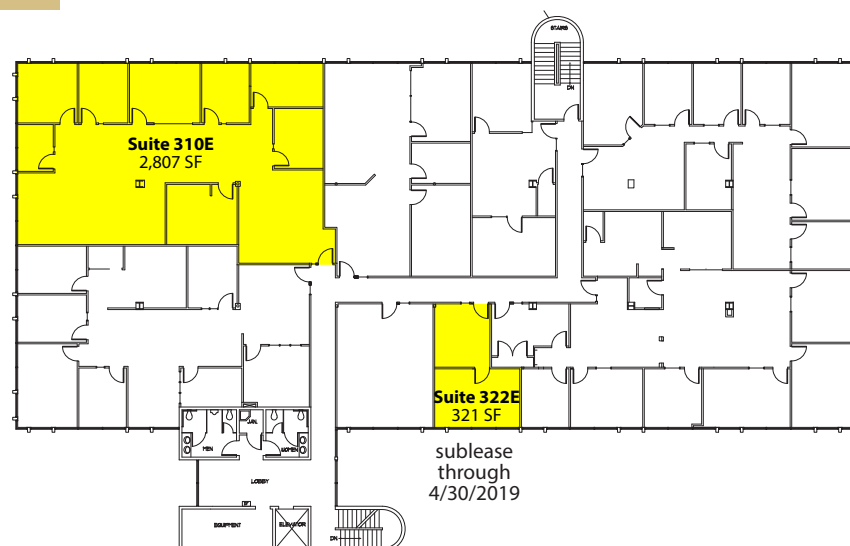

Rosen~Harbottle Commercial Real Estate | P.O. Box 5003 Bellevue, WA 98009-5003
phone: (425) 454-3030 fax: (425) 454-6705 | www.rosenharbottle.com

The information provided has been obtained from sources believed reliable. While we do not doubt its accuracy, we have not verified and make no guarantee, warranty or representation about it. It is your sole responsibility to independently confirm its accuracy and completeness.