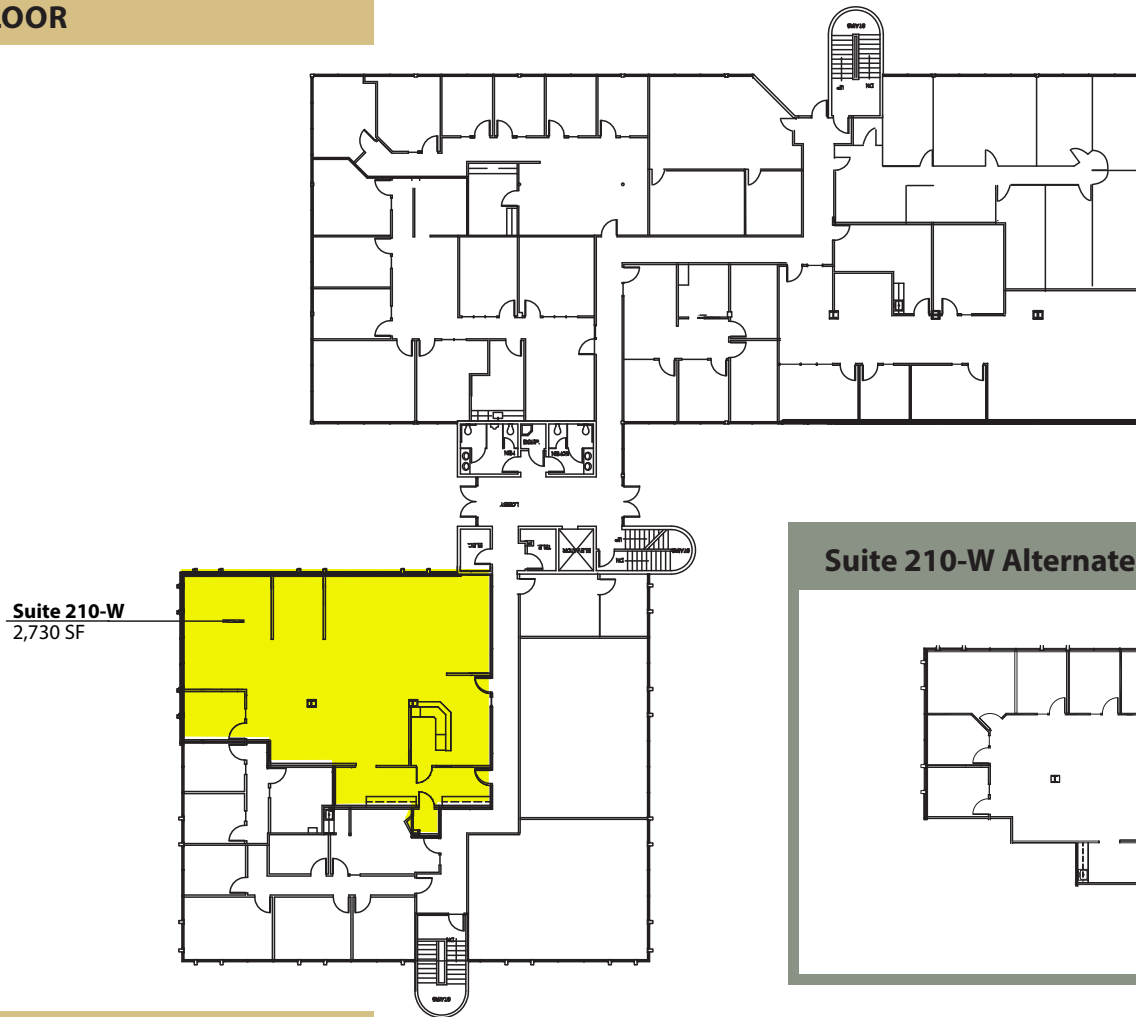

Park Heights Building

1800 112TH AVENUE NE, BELLEVUE, WA 98004

SECOND FLOOR

THIRD FLOOR