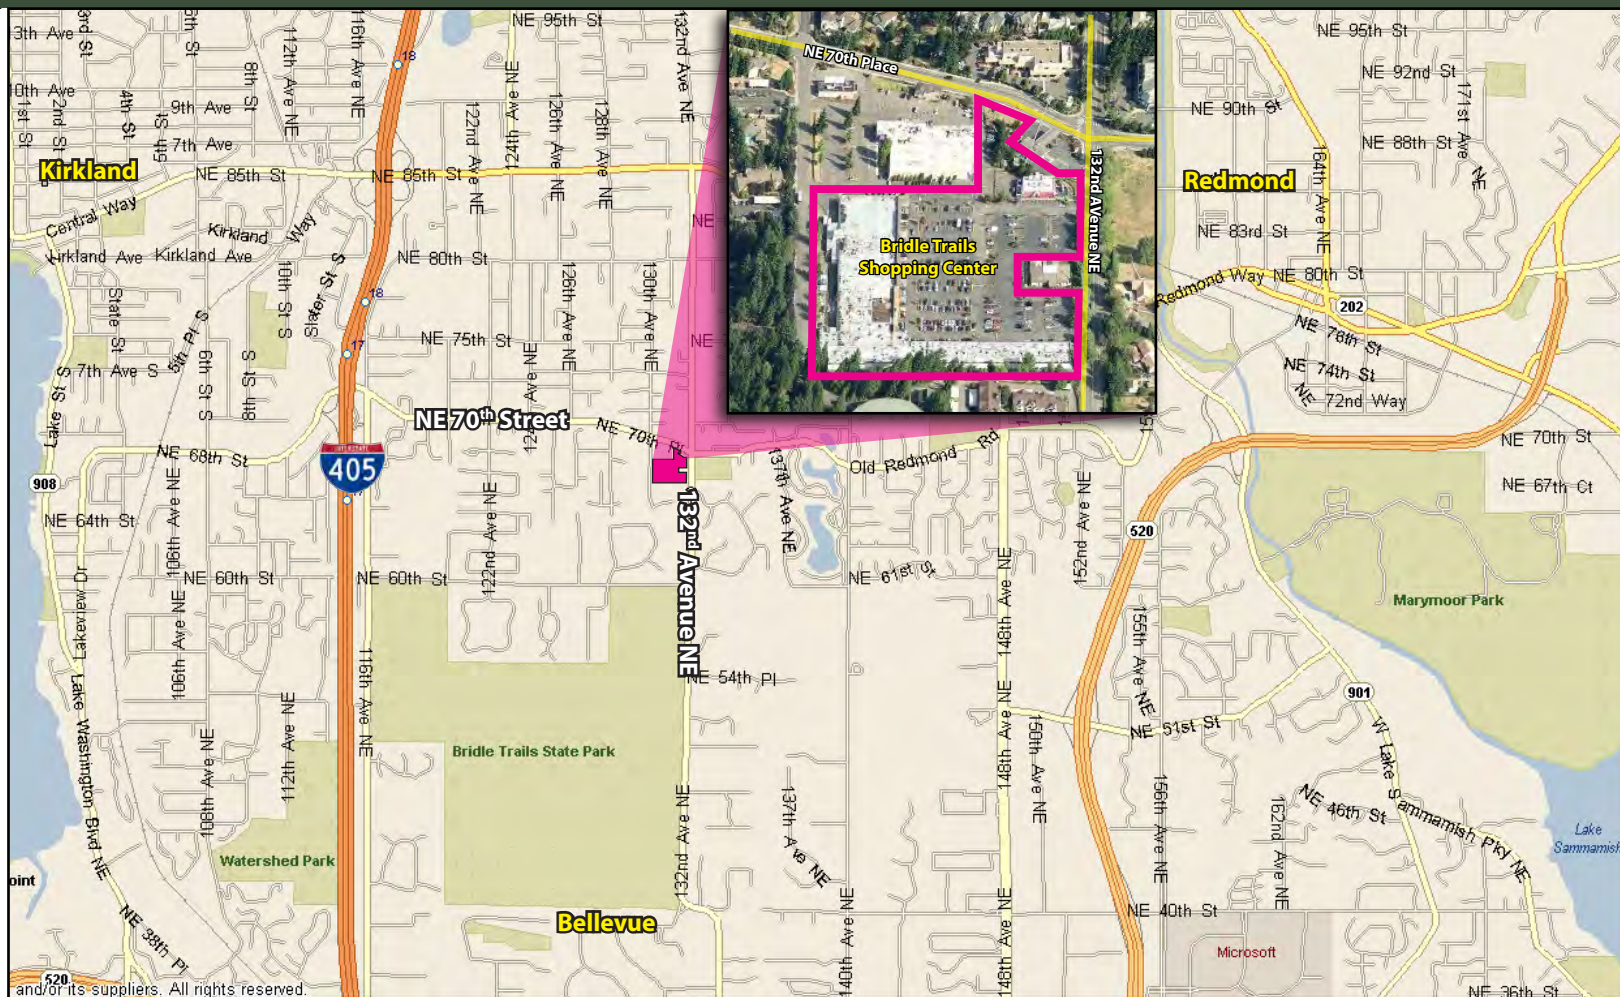

BRIDLE TRAILS SHOPPING CENTER

6501-6625 132nd Avenue NE, Kirkland, WA 98033

For more information, contact:

**ROSEN~HARBOTTLE
COMMERCIAL REAL ESTATE**

Grant Rubenstein

(425) 289-2220

grant@rosenharbottle.com

Caleb Farnworth, CCIM

(425) 289-2235

calebf@rosenharbottle.com

www.rosenharbottle.com

The information provided has been obtained from sources believed reliable. While we do not doubt its accuracy, we have not verified and make no guarantee, warranty or representation about it. It is your sole responsibility to independently confirm its accuracy and completeness.