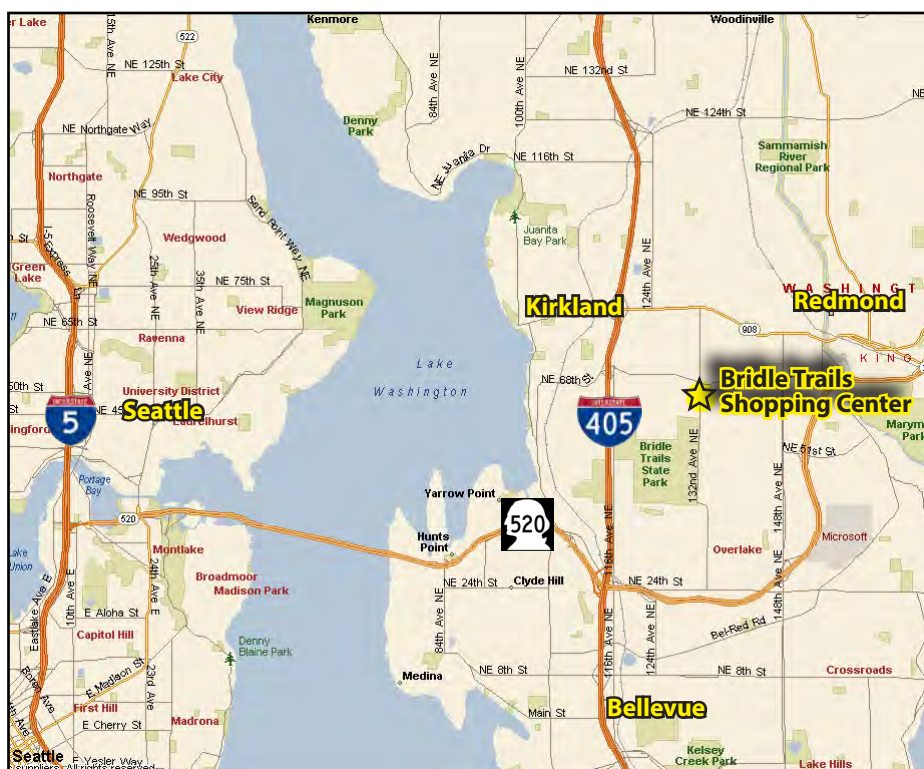

# BRIDLE TRAILS SHOPPING CENTER

6501-6625 132<sup>nd</sup> Avenue NE, Kirkland, WA 98033

NE 70th Place

132nd Avenue NE

The information provided has been obtained from sources believed reliable. While we do not doubt its accuracy, we have not verified and make no guarantee, warranty or representation about it. It is your sole responsibility to independently confirm its accuracy and completeness.

# BRIDLE TRAILS SHOPPING CENTER

6501-6625 132<sup>nd</sup> Avenue NE, Kirkland, WA 98033

For more information, contact:

**ROSEN~HARBOTTLE  
COMMERCIAL REAL ESTATE**

**Grant Rubenstein**

(425) 289-2220

grant@rosenharbottle.com