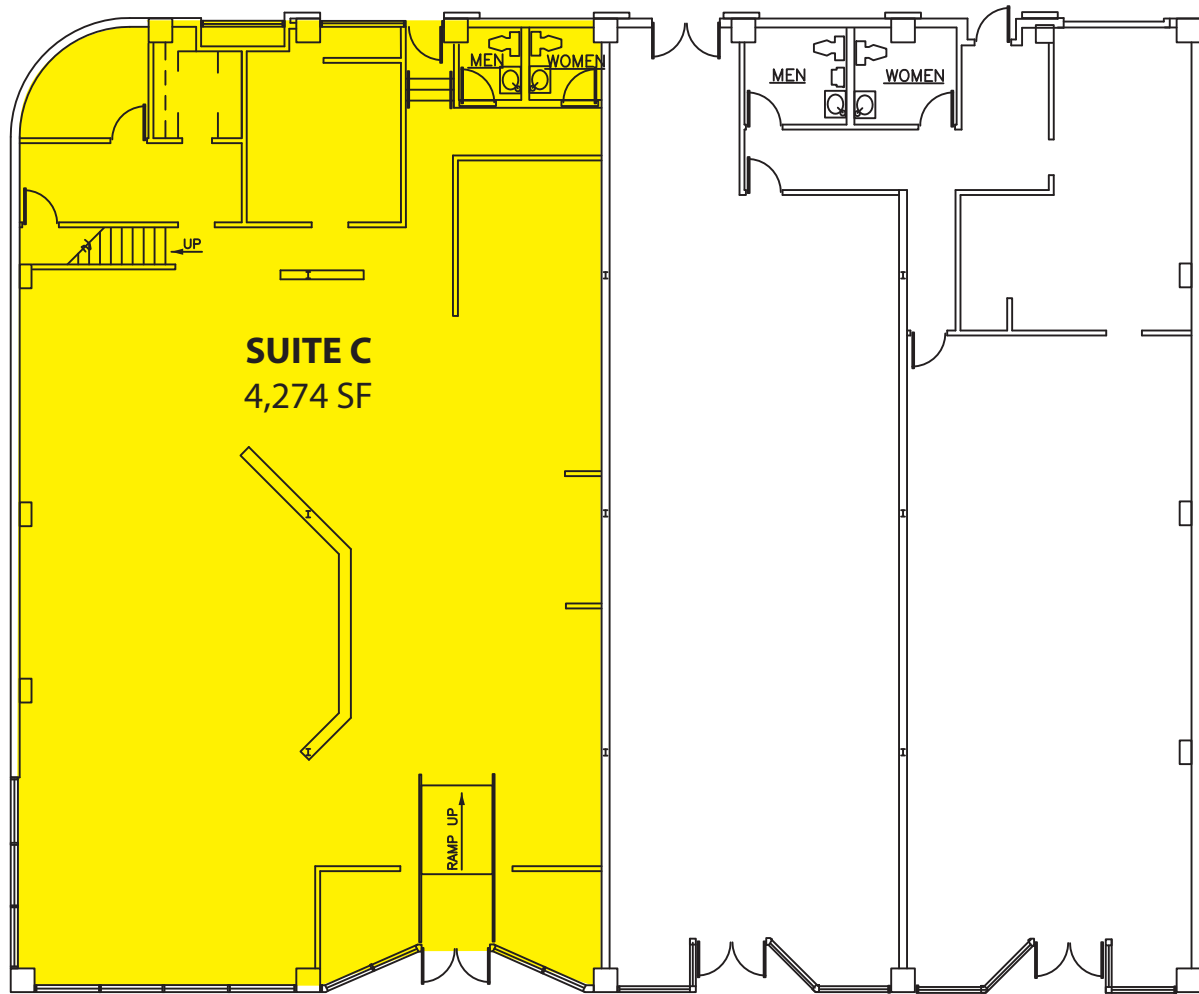

**2** MEZZANINE FLOOR PLAN

**1** MAIN FLOOR PLAN

# 120 PARK LANE

120 PARK LANE  
KIRKLAND, WA 98033

ROSEN | HARBOTTLE