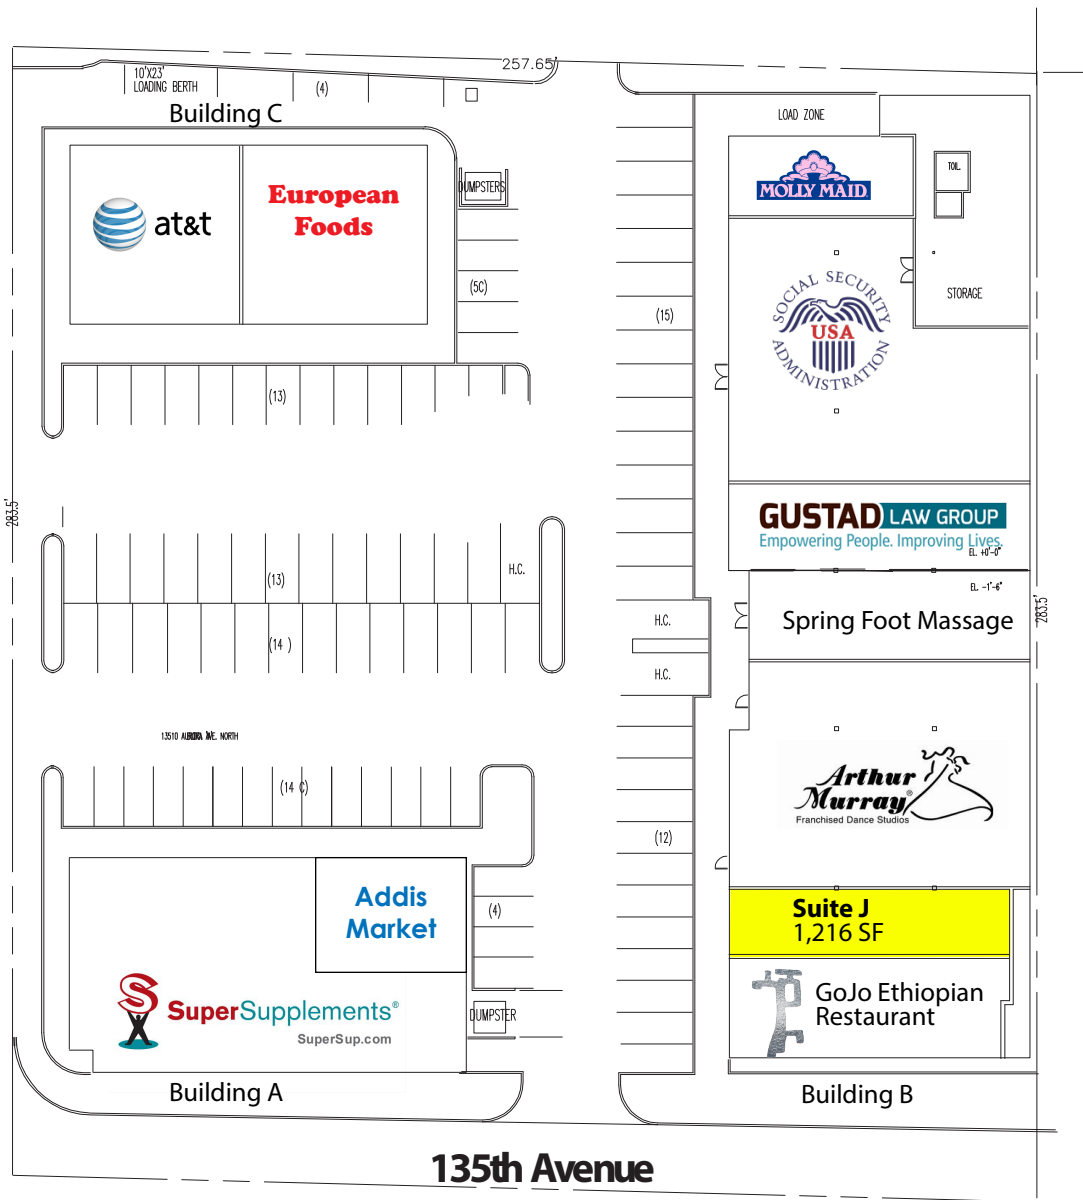

Aurora Avenue

SITE PLAN

NOT TO SCALE

AURORA CORNER SHOPPING CENTER

13500-13520 Aurora Avenue N | Seattle, WA