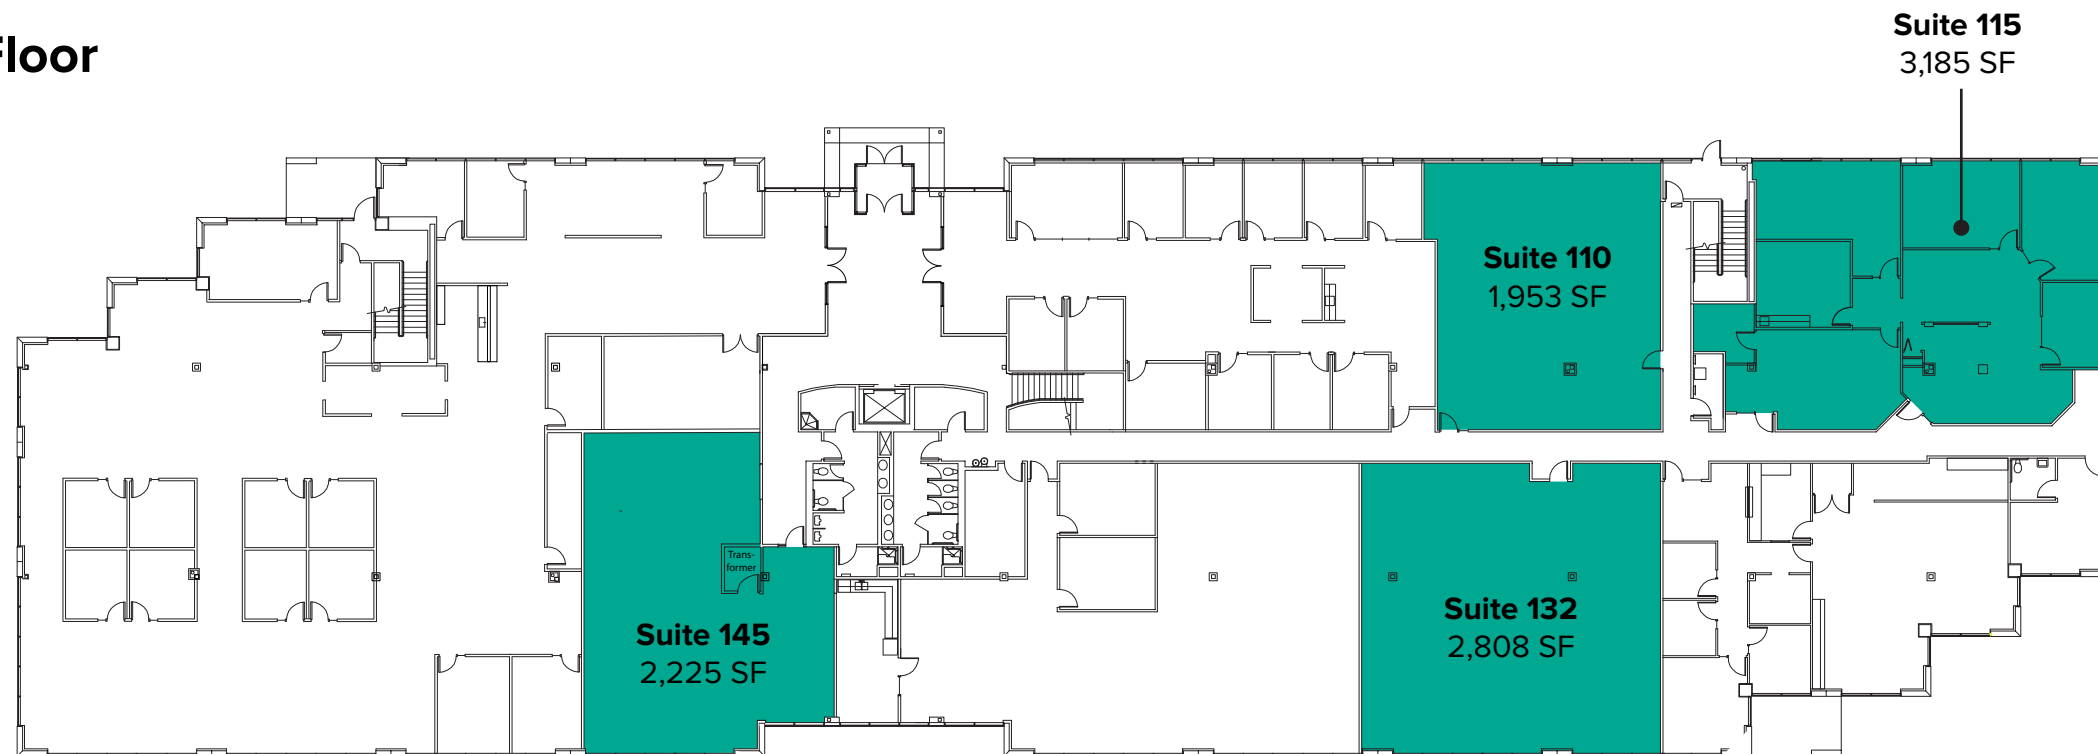

Second Floor

First Floor

East Campus Corporate Park IV

First & Second Floor

3450 South 344th Way, Federal Way, WA 98001

ROSEN HARBOTTLE
COMMERCIAL REAL ESTATE