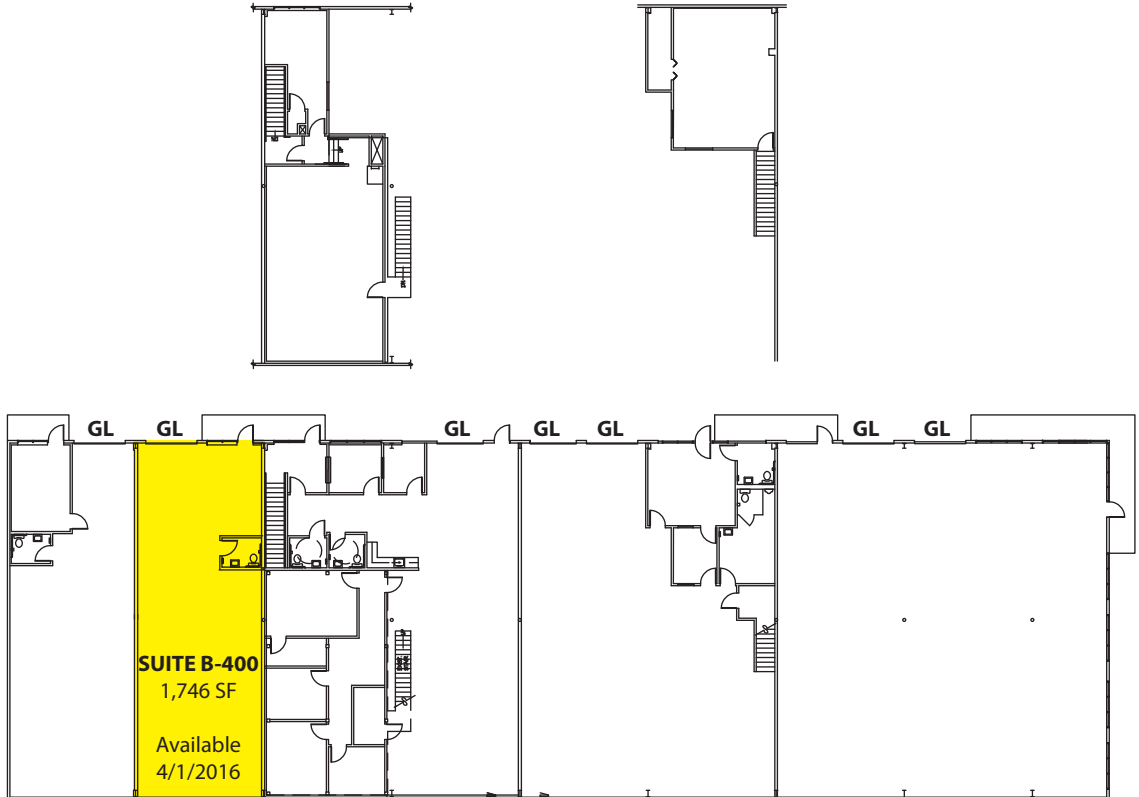

Airport Commerce Center

11604 - 11710 AIRPORT ROAD, EVERETT, WA 98204

Building B

Site Plan