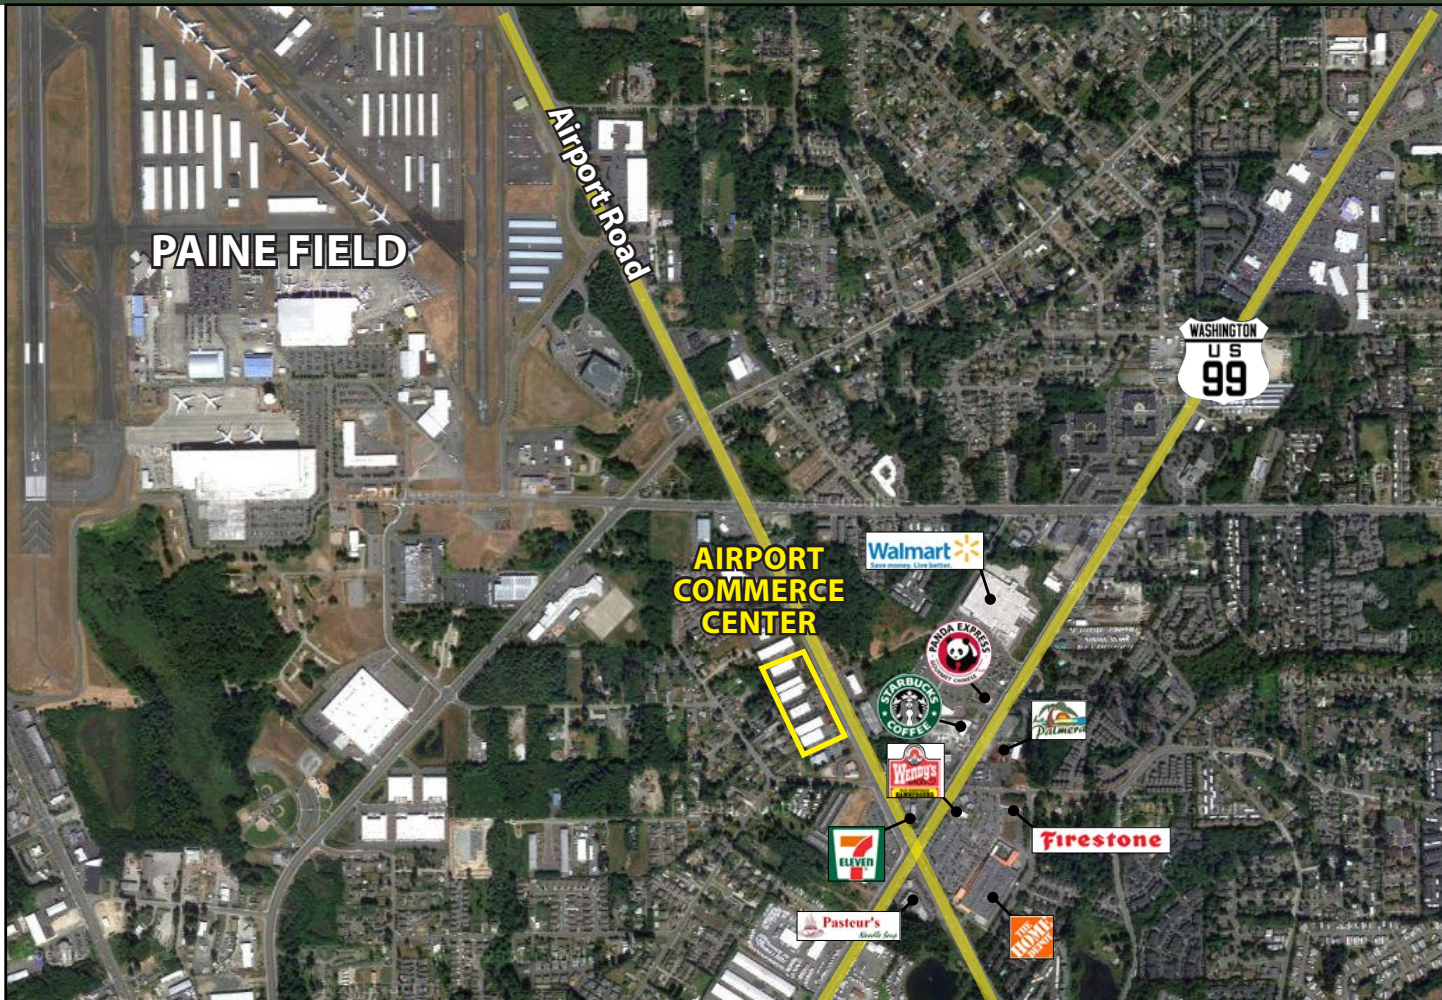

Airport Commerce Center

11604 - 11710 AIRPORT ROAD, EVERETT, WA 98204

For more information, contact:

ROSEN~HARBOTTLE COMMERCIAL REAL ESTATE

Grant Rubenstein
(425) 289-2220
grant@rosenharbottle.com

Caleb Farnworth, CCIM
(425) 289-2235
calebf@rosenharbottle.com
www.rosenharbottle.com