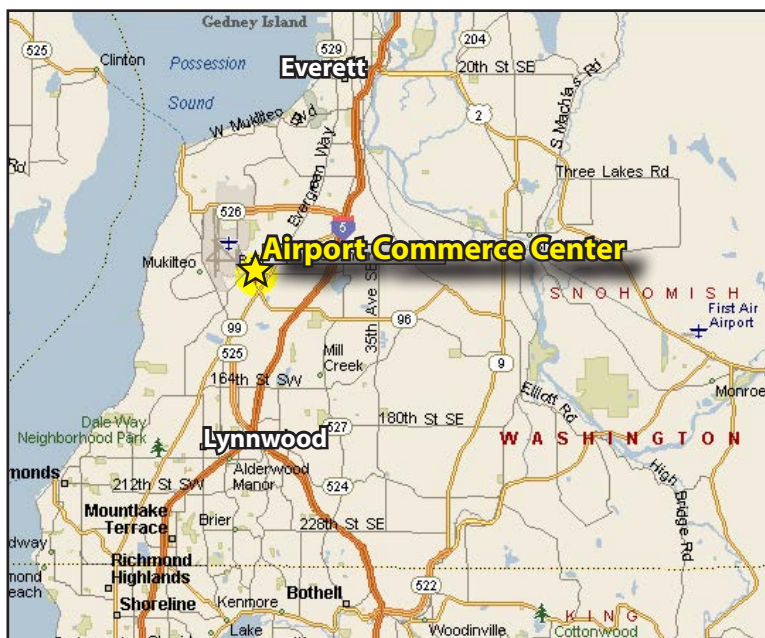

Airport Commerce Center

11604 - 11710 AIRPORT ROAD, EVERETT, WA 98204

For more information, contact:

ROSEN~HARBOTTLE COMMERCIAL REAL ESTATE

Grant Rubenstein
(425) 289-2220
grant@rosenharbottle.com

Caleb Farnworth, CCIM
(425) 289-2235
calebf@rosenharbottle.com
www.rosenharbottle.com