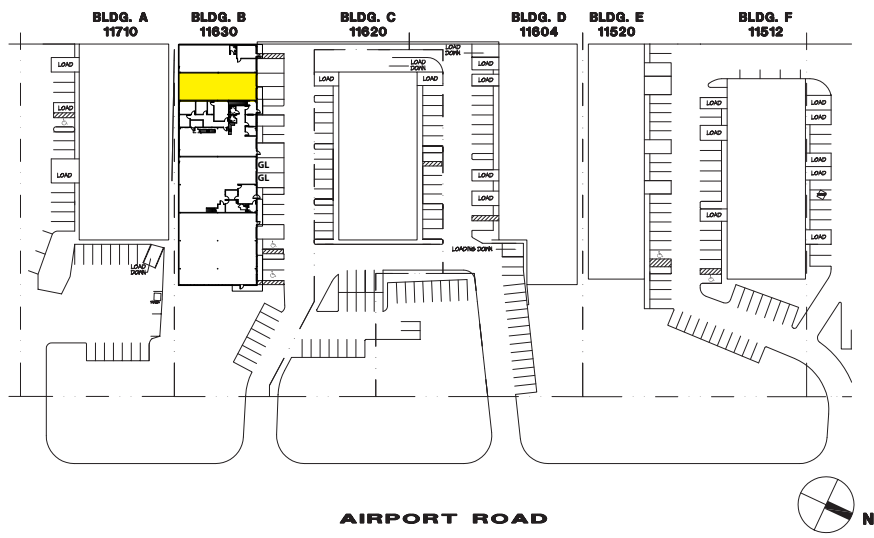

Rosen~Harbottle Commercial Real Estate | P.O. Box 5003 Bellevue, WA 98009-5003
phone: (425) 454-3030 fax: (425) 454-6705 | www.rosenharbottle.com

The information provided has been obtained from sources believed reliable. While we do not doubt its accuracy, we have not verified and make no guarantee, warranty or representation about it. It is your sole responsibility to independently confirm its accuracy and completeness.