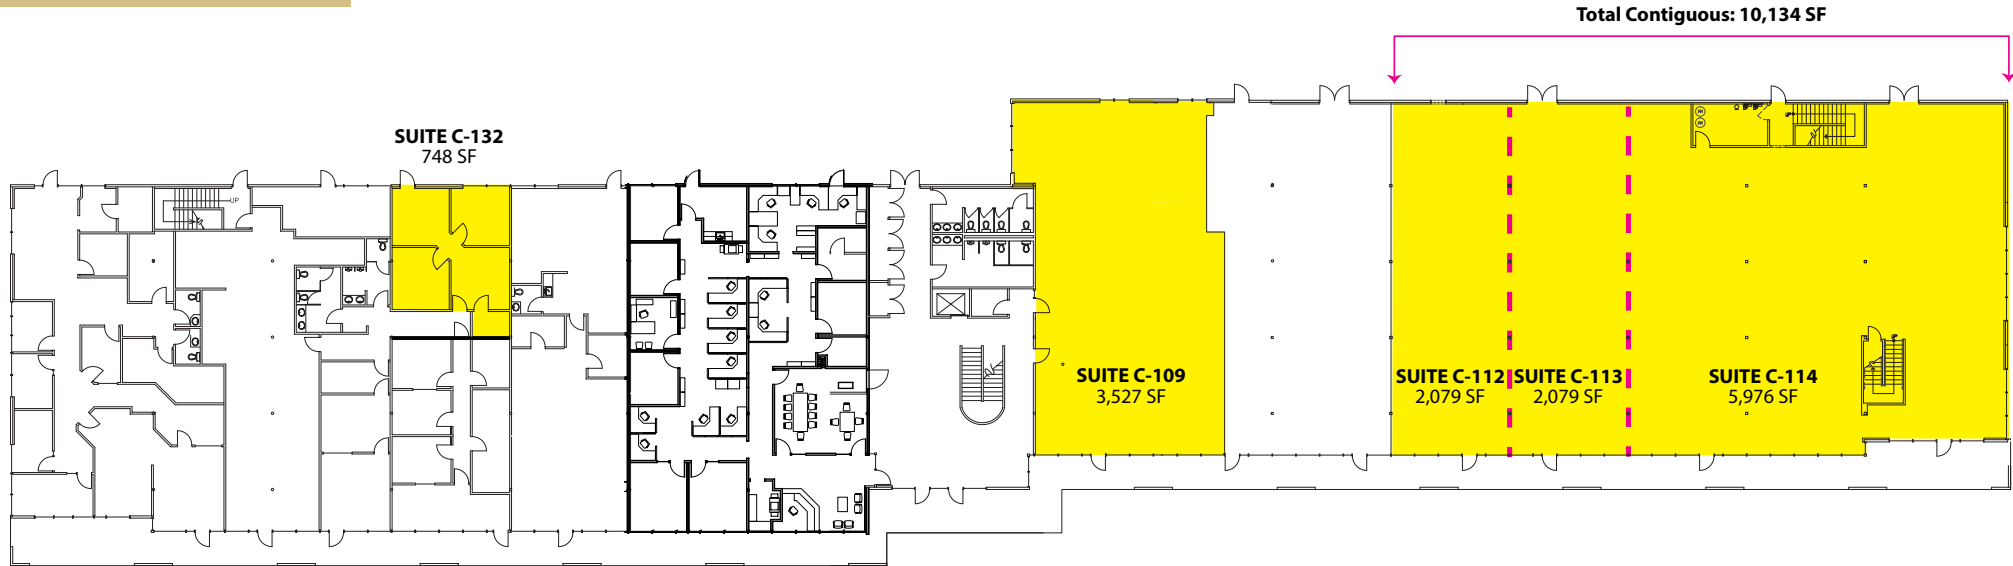

KENT BUSINESS CAMPUS

841 N Central Avenue, Kent, WA 98032

Building C - First Floor