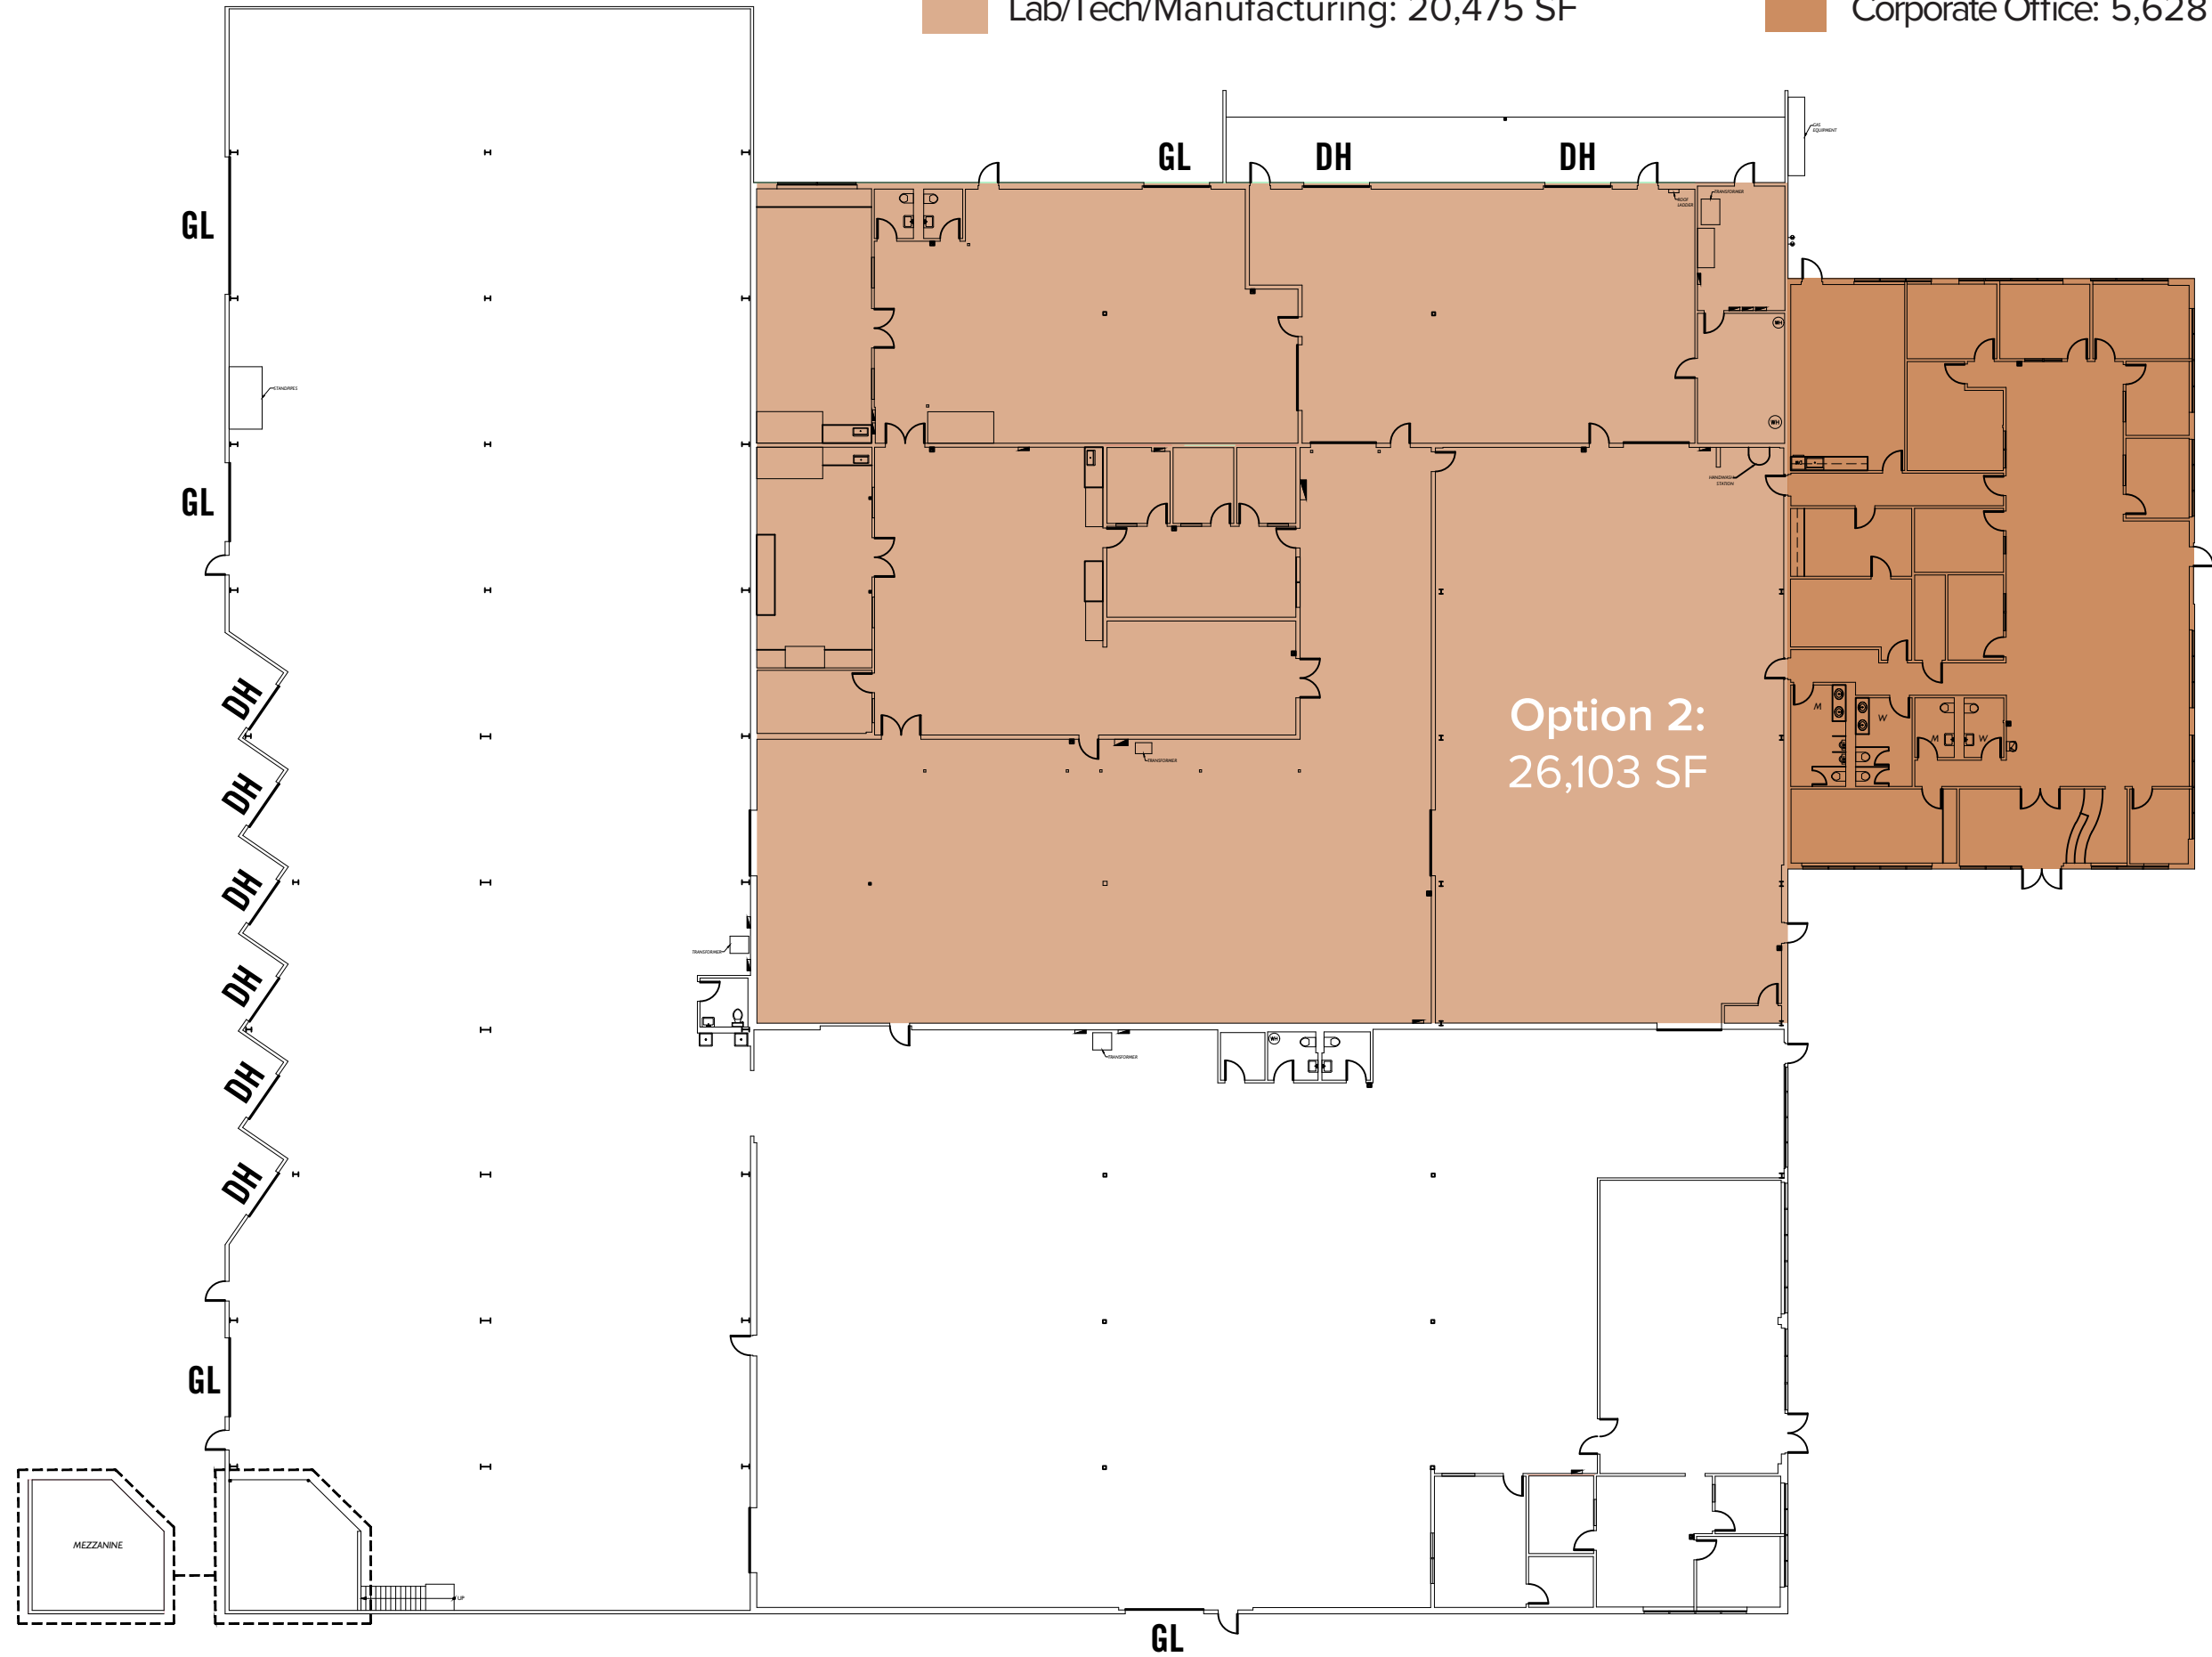

Lab/Tech/Manufacturing: 20,475 SF

Corporate Office: 5,628 SF

Option 2:
26,103 SF