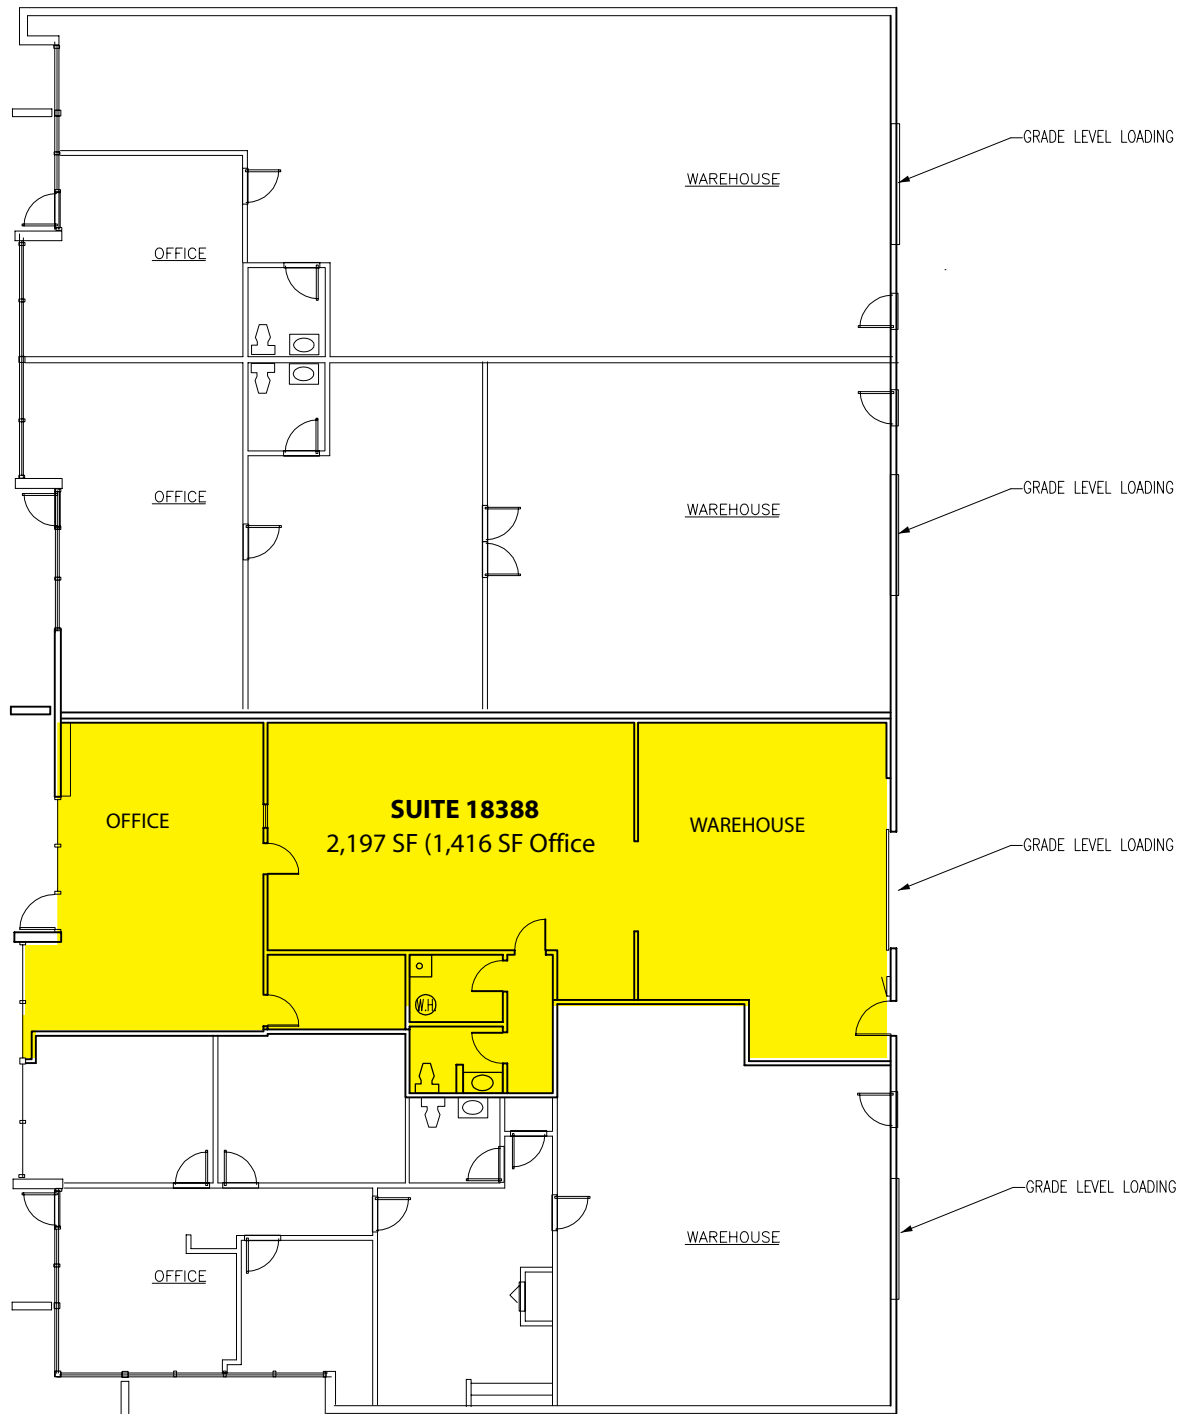

EASTLAKE BUSINESS PARK

18336-18398 Redmond-Fall City Road, Redmond, WA 98052

BUILDING E

Rosen~Harbottle Commercial Real Estate | P.O. Box 5003 Bellevue, WA 98009-5003
phone: (425) 454-3030 fax: (425) 454-6705 | www.rosenharbottle.com

The information provided has been obtained from sources believed reliable. While we do not doubt its accuracy, we have not verified and make no guarantee, warranty or representation about it. It is your sole responsibility to independently confirm its accuracy and completeness.