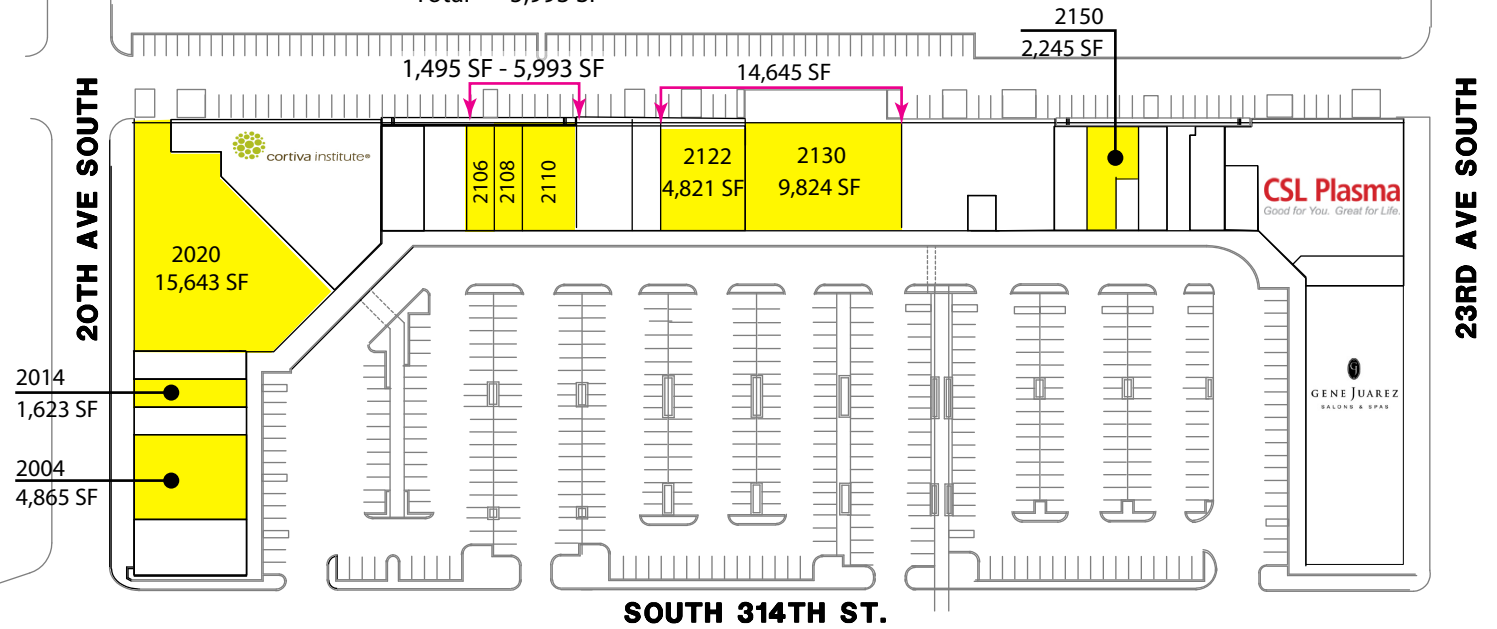

SOUTH 312TH ST.

Suite	SF
2106	1,495 SF
2108	1,498 SF
2110	3,000 SF
Total	5,993 SF

**Federal Way Performing Arts
and Events Center
- NOW Open -**

**Federal Way
Transit Center**

HILLSIDE PLAZA SHOPPING CENTER