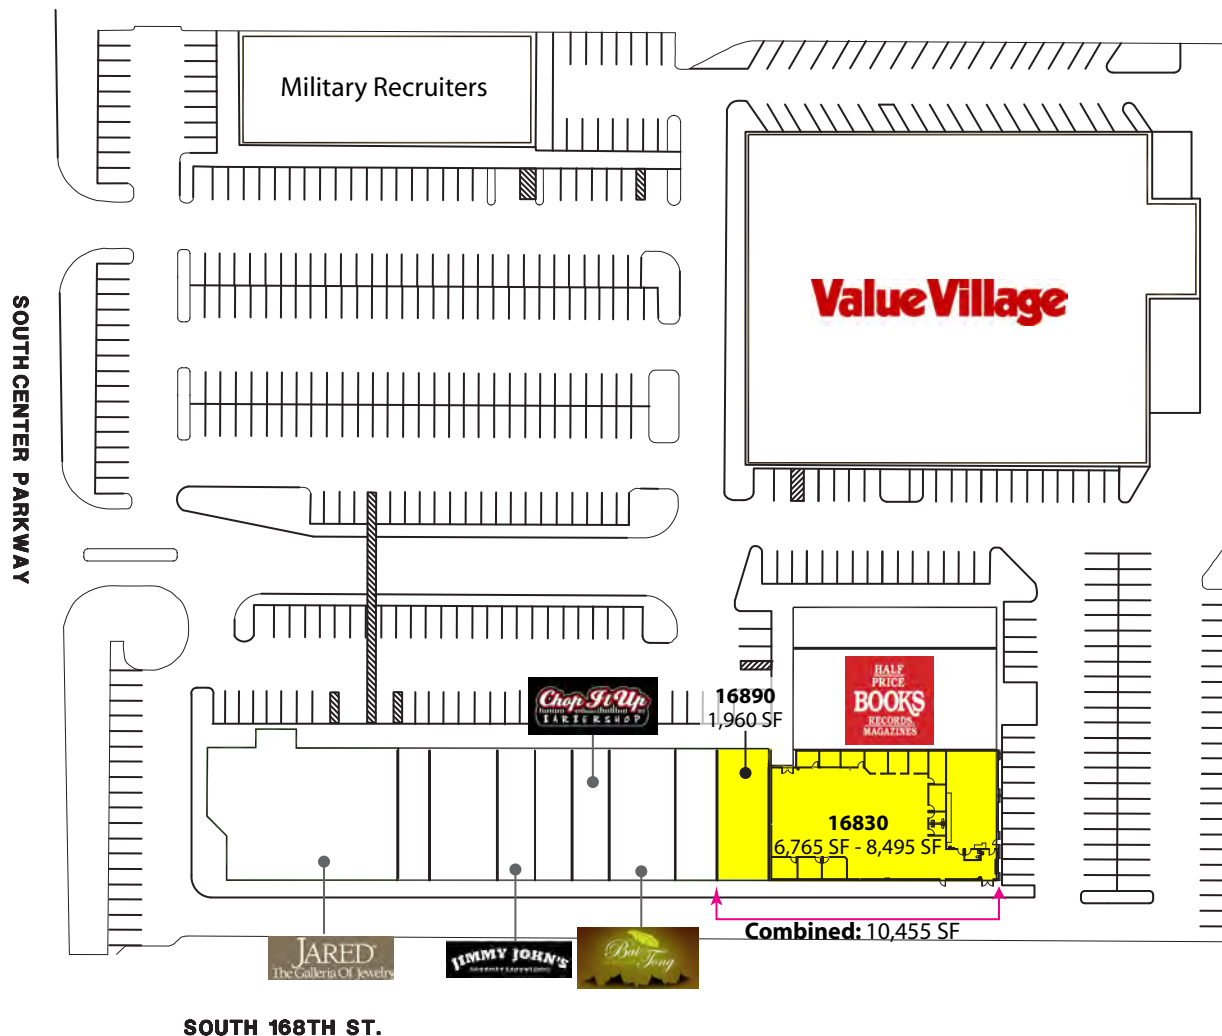

Parkway Square Shopping Center

16600-16890 SOUTHCENTER PARKWAY, TUKWILA, WA 98188

The information provided has been obtained from sources believed reliable. While we do not doubt its accuracy, we have not verified and make no guarantee, warranty or representation about it. It is your sole responsibility to independently confirm its accuracy and completeness.