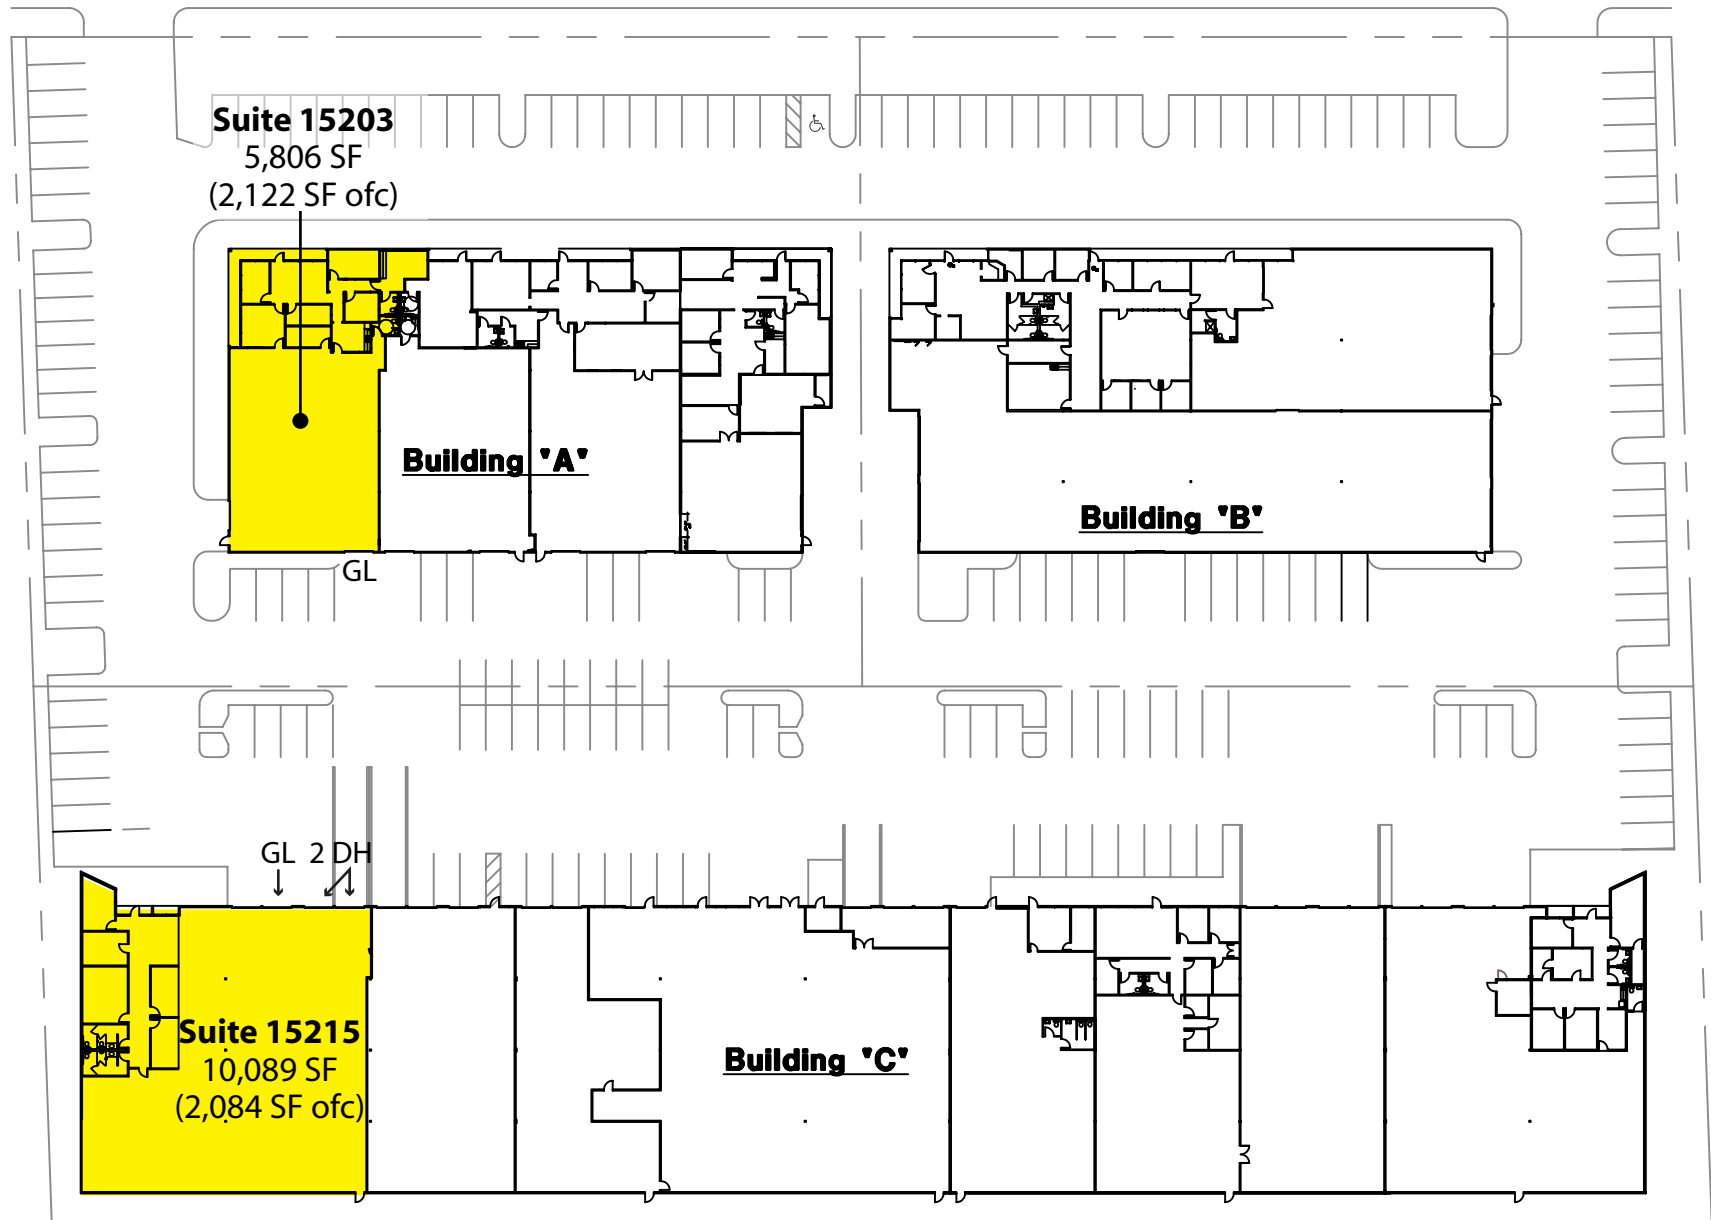

NE 95th Street

WILLOWS PARK I & II

15205 - 15235 NE 95th Street | Redmond, WA

RH | ROSEN
HARBOTTLE
COMMERCIAL REAL ESTATE