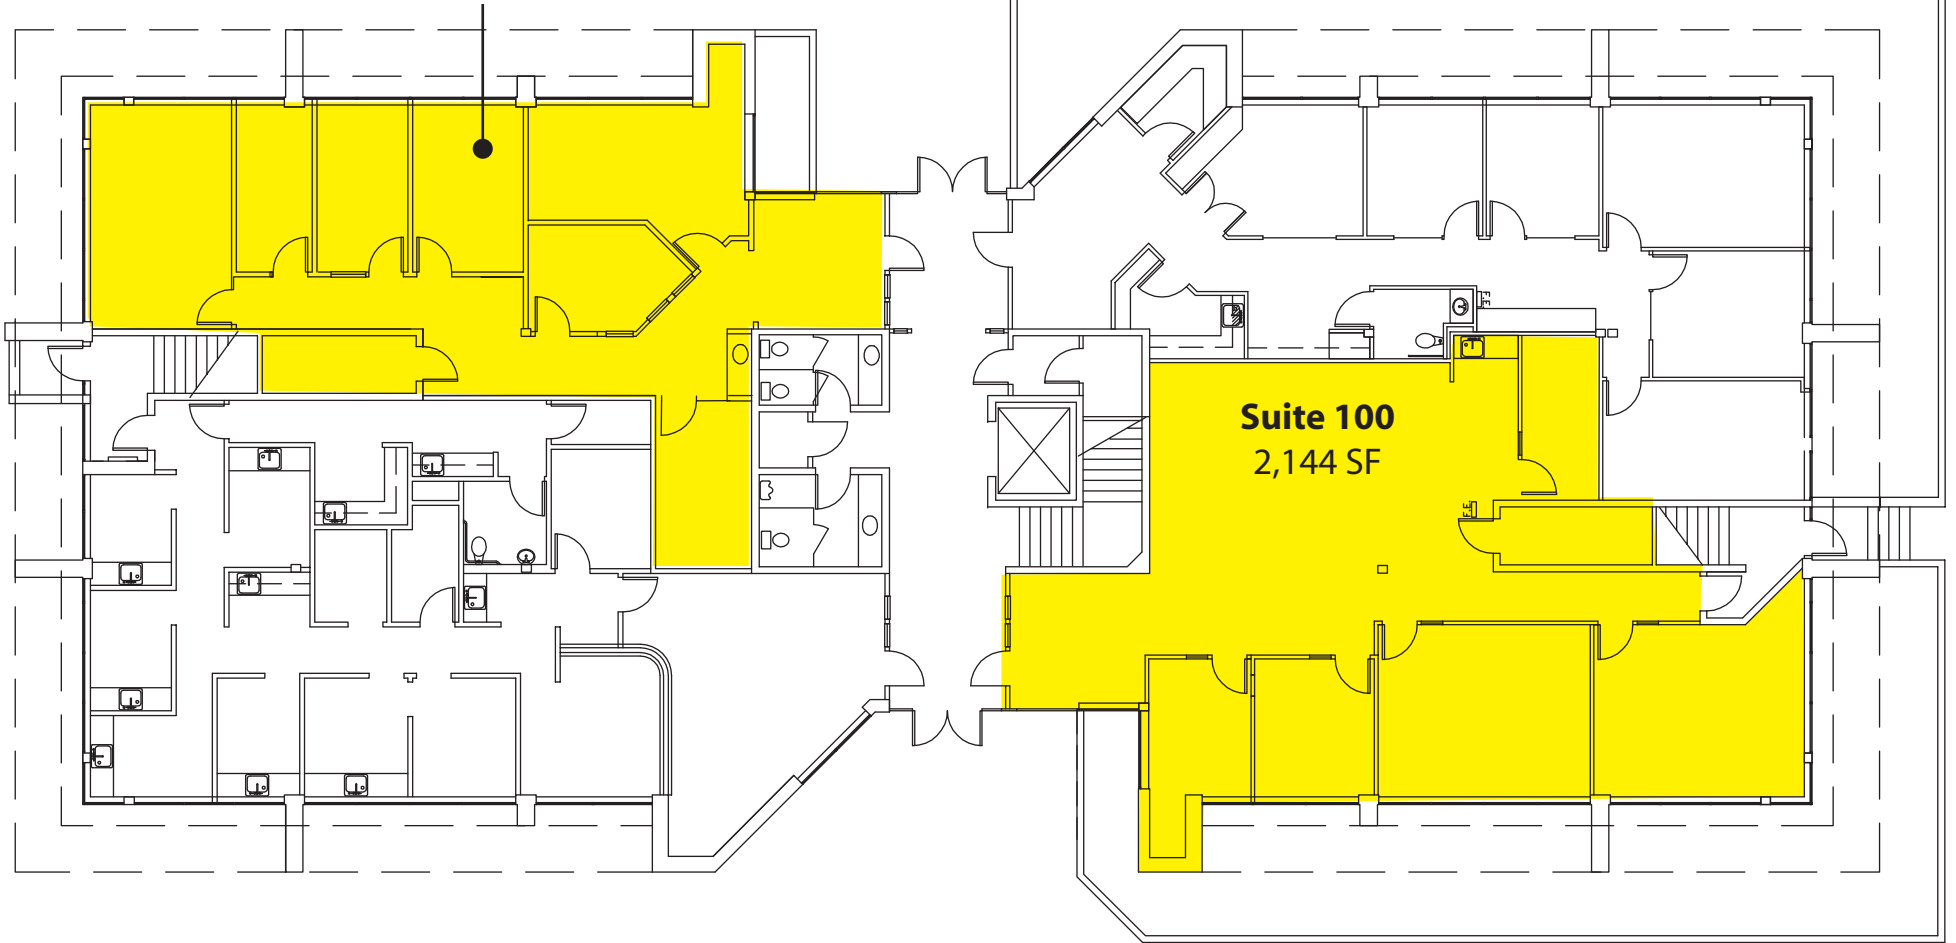

Suite 103
1,739 SF

Suite 100
2,144 SF

FIRST FLOOR PLAN
NOT TO SCALE

**NORTHUP NORTH
BUILDING 'B'**
2310 130TH AVENUE NE
BELLEVUE, WA 98005

ROSEN | HARBOTTLE