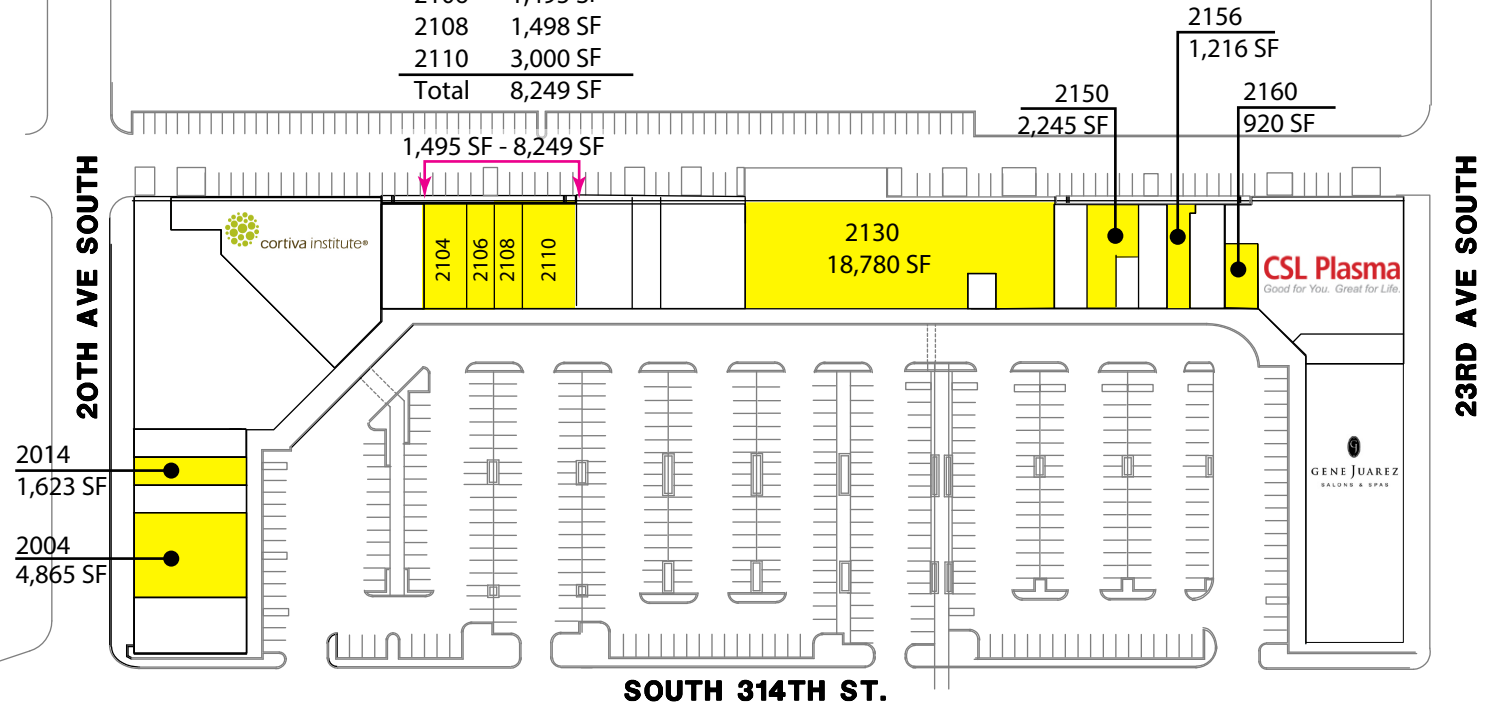

SOUTH 312TH ST.

Suite	SF
2104	2,256 SF
2106	1,495 SF
2108	1,498 SF
2110	3,000 SF
Total	8,249 SF

1,495 SF - 8,249 SF

2150
2,245 SF

2156
1,216 SF

2160
920 SF

20TH AVE SOUTH

23RD AVE SOUTH

2014
1,623 SF

2004
4,865 SF

SOUTH 314TH ST.

**Federal Way Performing Arts
and Events Center
- NOW Open -**

**Federal Way
Transit Center**

HILLSIDE PLAZA SHOPPING CENTER

2000-2222 S 314th Street | Federal Way, WA 98003