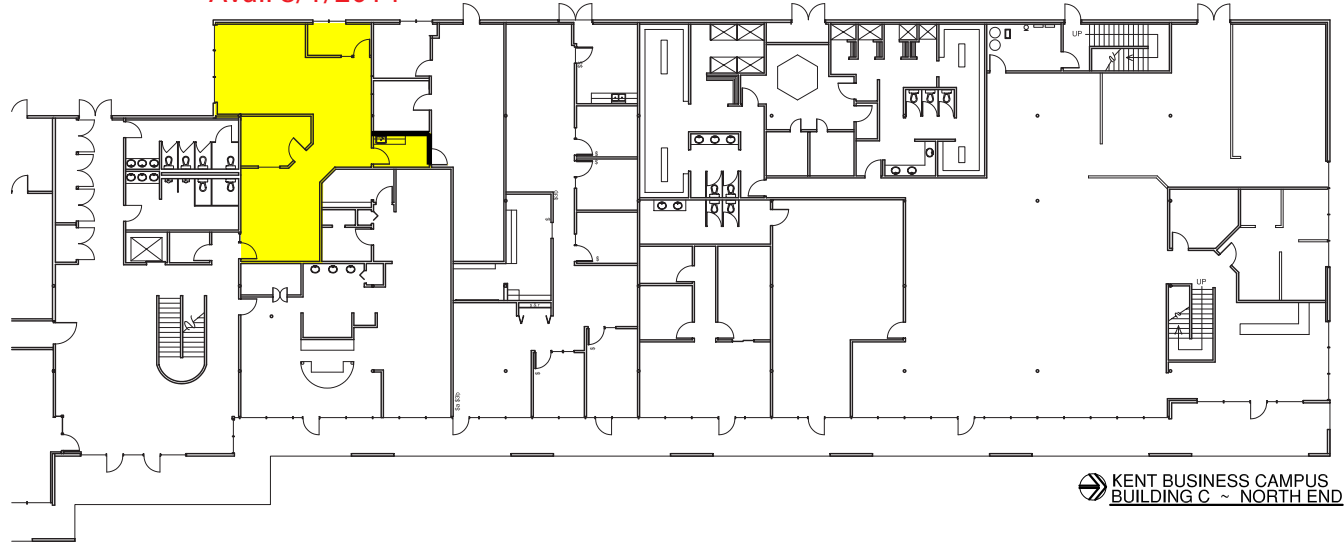

# Kent Business Campus - 1st Floor

\*Available Space Shown in Yellow

## SUITE C-124

1,197 SF

Avail 8/1/2014

KENT BUSINESS CAMPUS  
BUILDING C ~ NORTH END

## SUITE C-132

748 SF - 2,098 SF

Avail 9/1/2014

KENT BUSINESS CAMPUS  
BUILDING C ~ SOUTH END