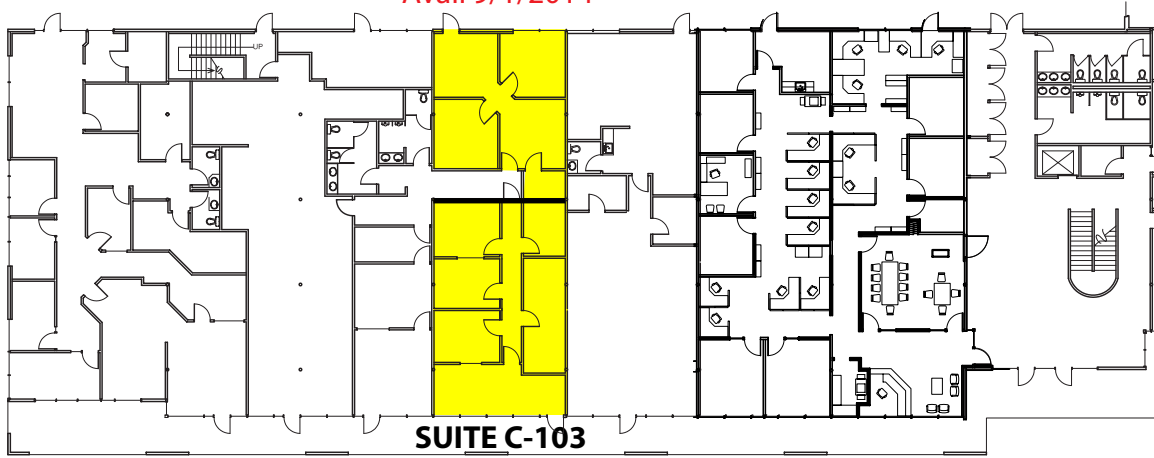

## SUITE C-124

1,197 SF

Avail 8/1/2014

KENT BUSINESS CAMPUS  
BUILDING C ~ NORTH END

## SUITE C-132

748 SF - 2,098 SF

Avail 9/1/2014

KENT BUSINESS CAMPUS  
BUILDING C ~ SOUTH END

## SUITE C-103

1,350 SF - 2,098 SF

Avail 6/1/2014

KENT BUSINESS CAMPUS