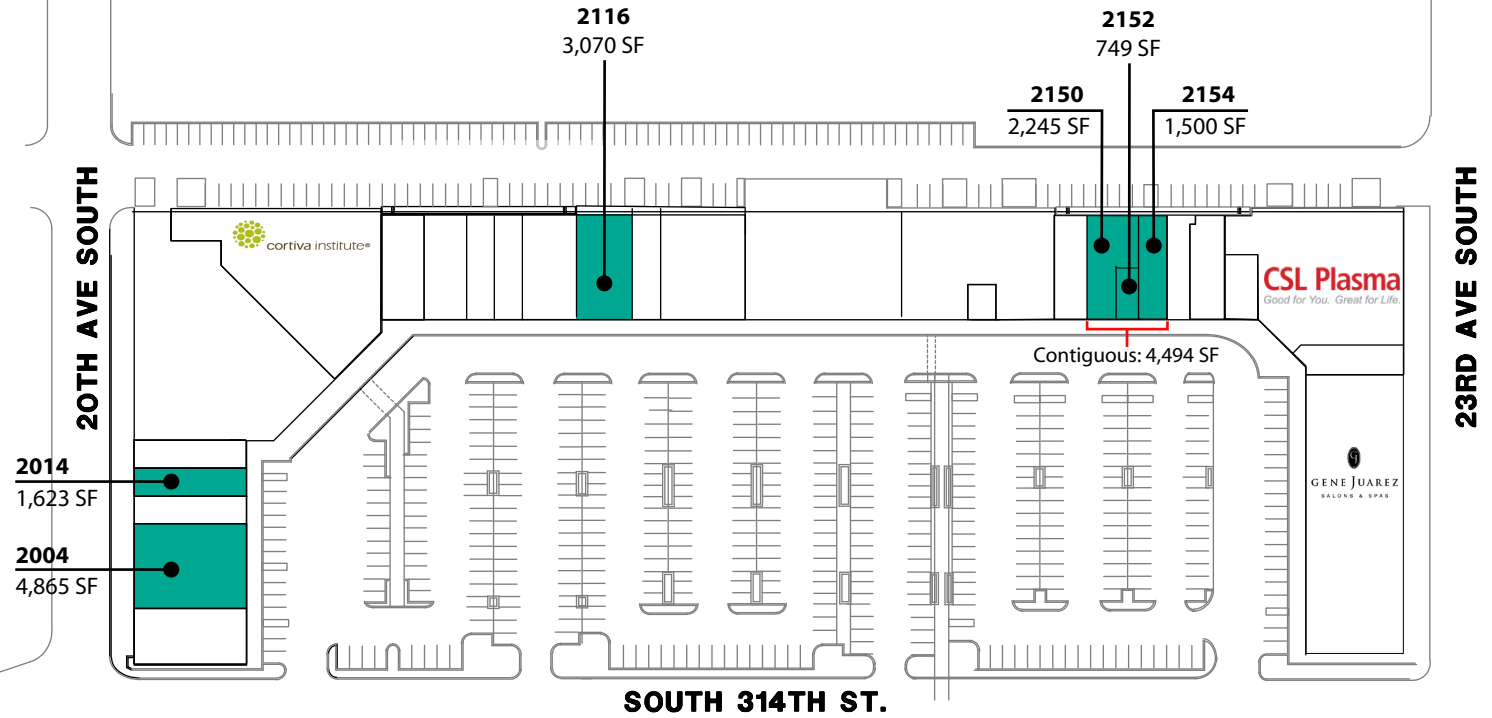

SOUTH 312TH ST.

Federal Way Performing Arts
and Events Center
- NOW Open -

Federal Way
Transit Center
↓

HILLSIDE PLAZA SHOPPING CENTER
2000-2222 S 314th Street | Federal Way, WA 98003