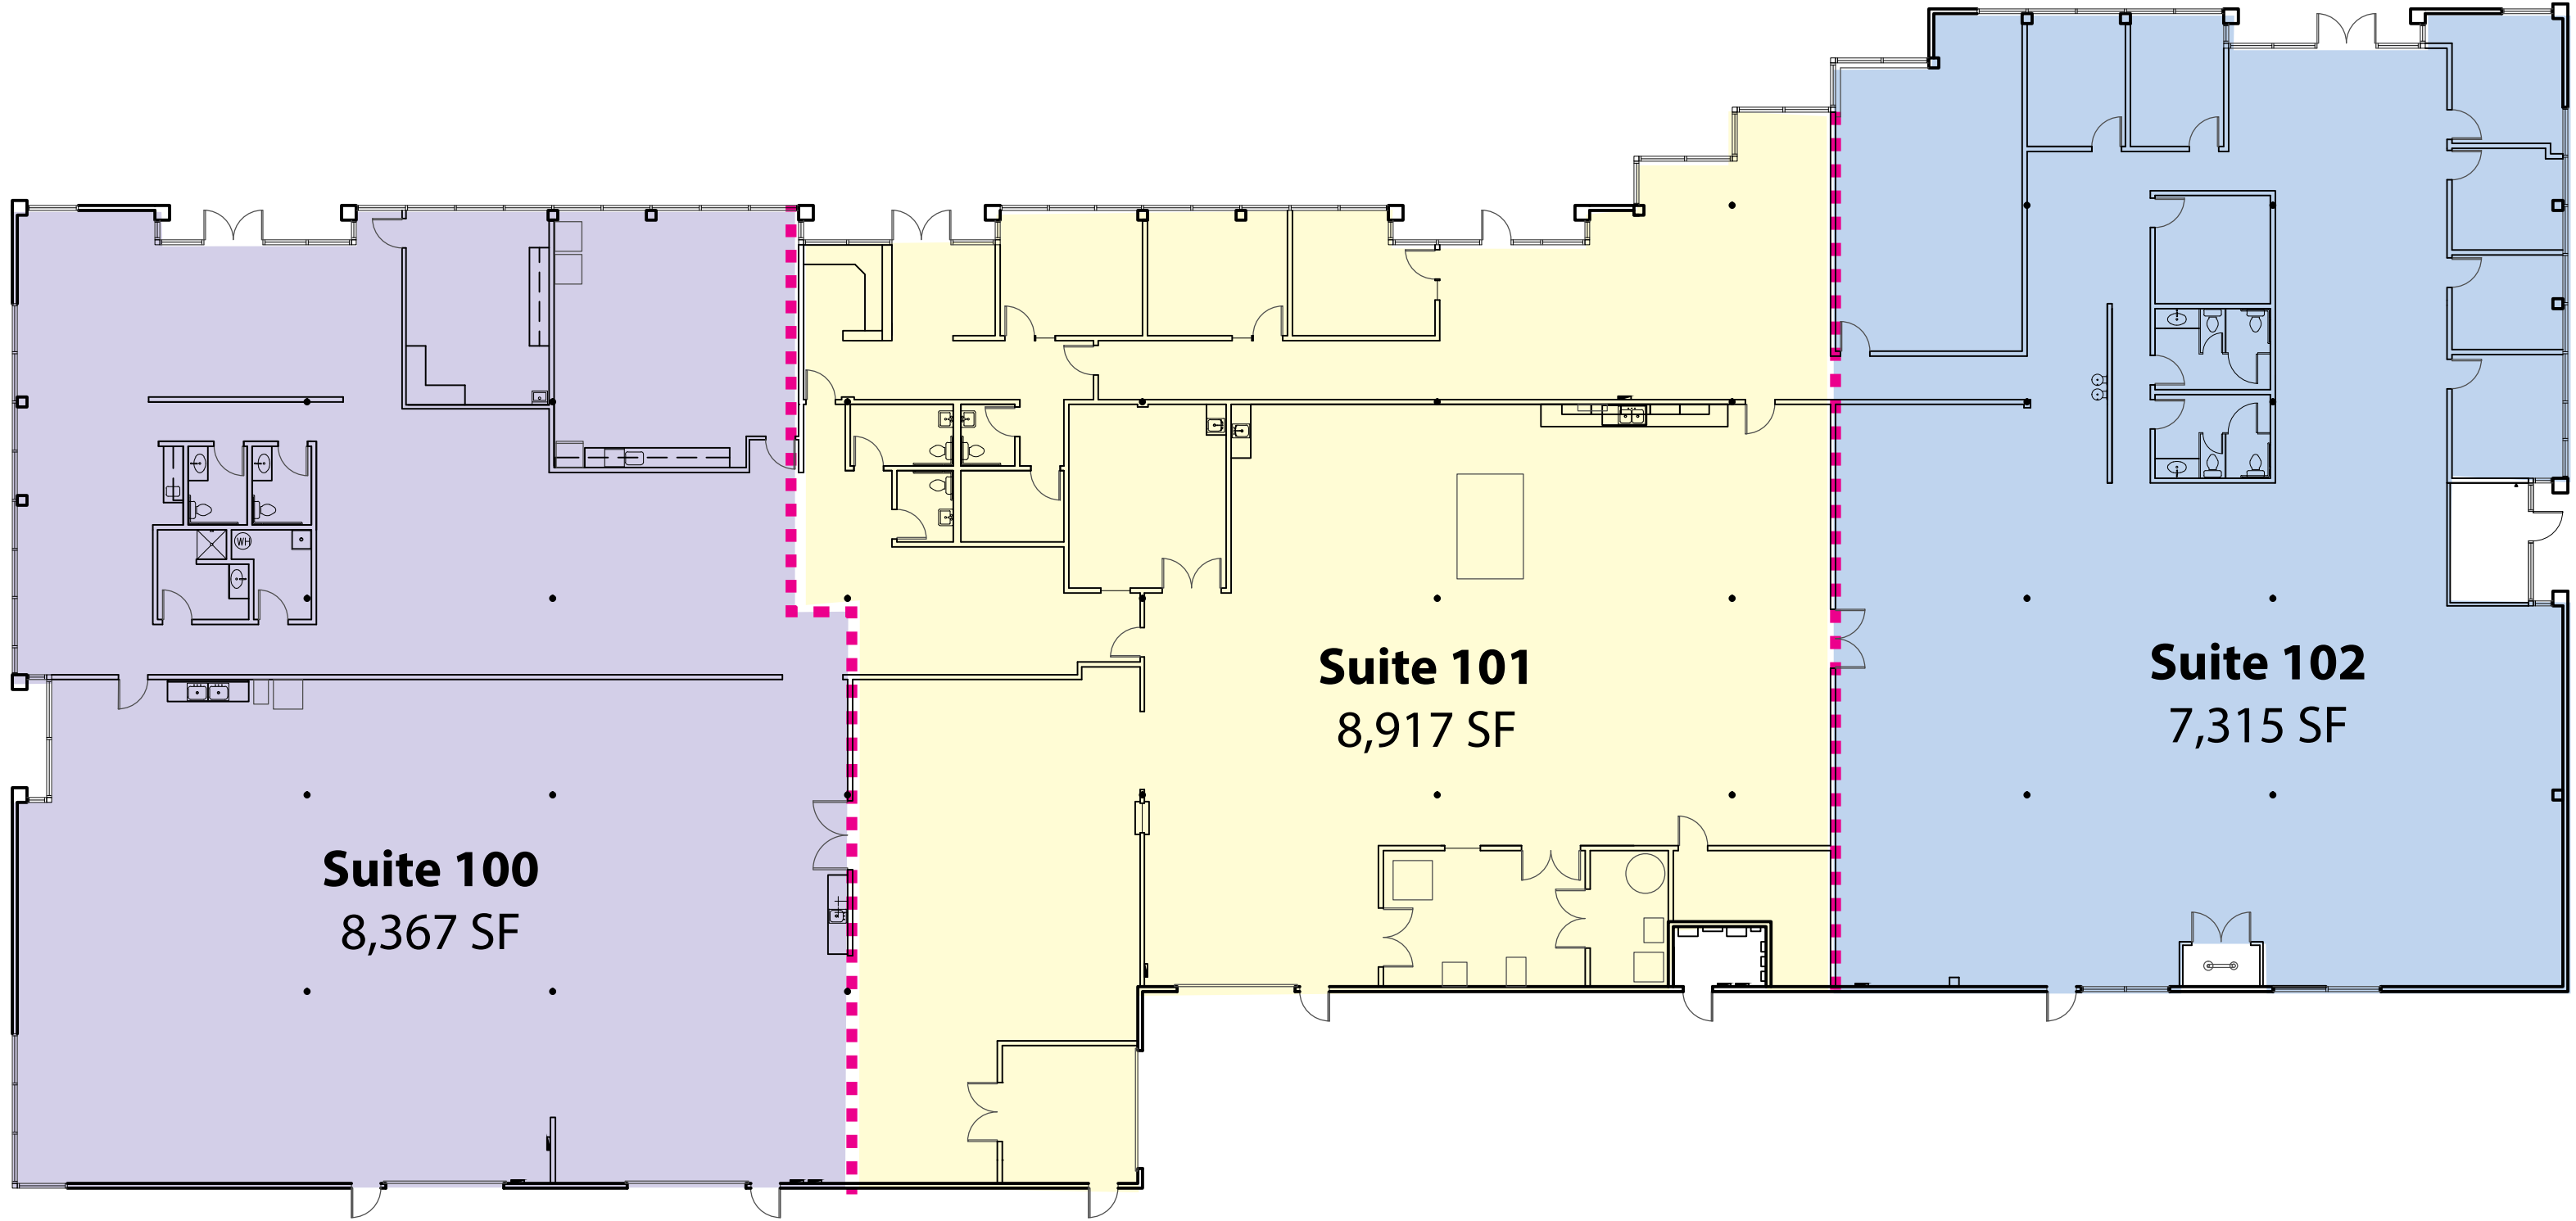

# 24,705 SF Contiguous

**RH North Creek Business Center - Building 2**  
11818 North Creek Parkway N, Bothell, WA 98011

**RH** ROSEN  
HARBOTTLE  
COMMERCIAL REAL ESTATE