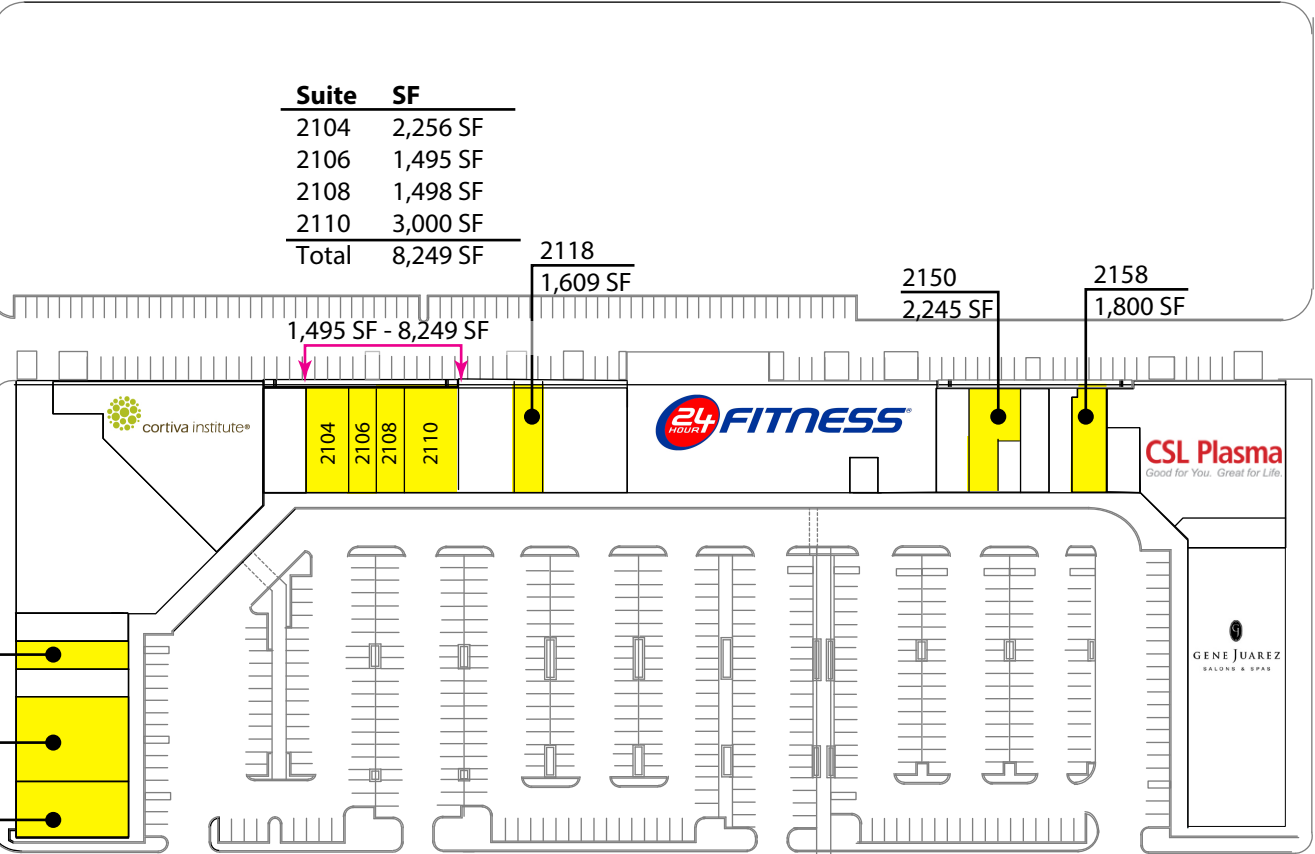

SOUTH 312TH ST.

Suite	SF
2104	2,256 SF
2106	1,495 SF
2108	1,498 SF
2110	3,000 SF
Total	8,249 SF

20TH AVE SOUTH

23RD AVE SOUTH

2014	1,623 SF
2004	4,865 SF
2000	3,238 SF
Total	8,103 SF

Suite	SF
2000	3,238 SF
2004	4,865 SF
2004	4,865 SF
Total	8,103 SF

1,495 SF - 8,249 SF

2118
1,609 SF

2150
2,245 SF

2158
1,800 SF

SOUTH 314TH ST.

SOUTH 316TH ST.

**FEDERAL WAY
TRANSIT CENTER**

HILLSIDE PLAZA SHOPPING CENTER