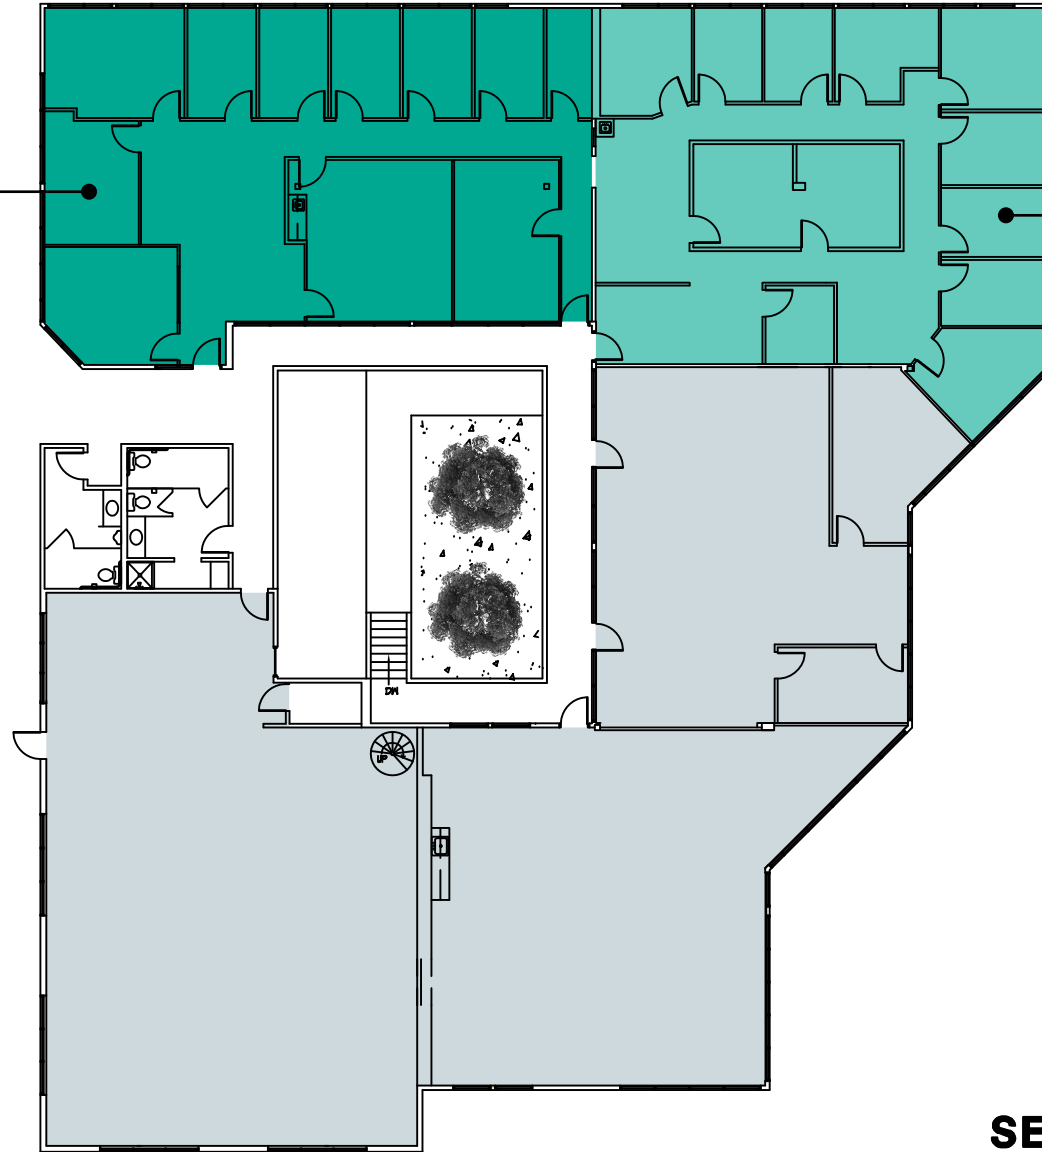

Suite 201
2,474 SF

Suite 202
2,385 SF

SECOND FLOOR PLAN

Scale: NTS

EARTH BUILDING

1805 136TH PL NE
BELLEVUE, WA 98005