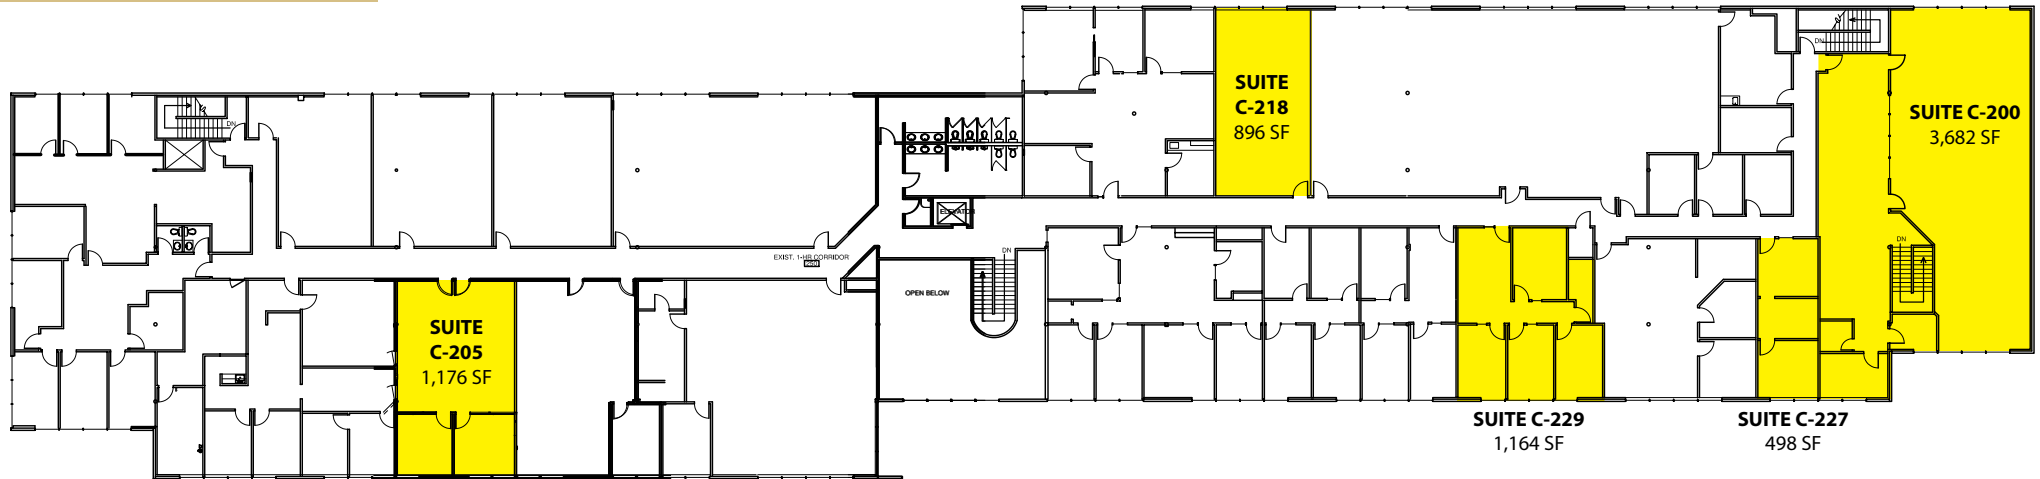

KENT BUSINESS CAMPUS

841 N Central Avenue, Kent, WA 98032

Building C - Second Floor