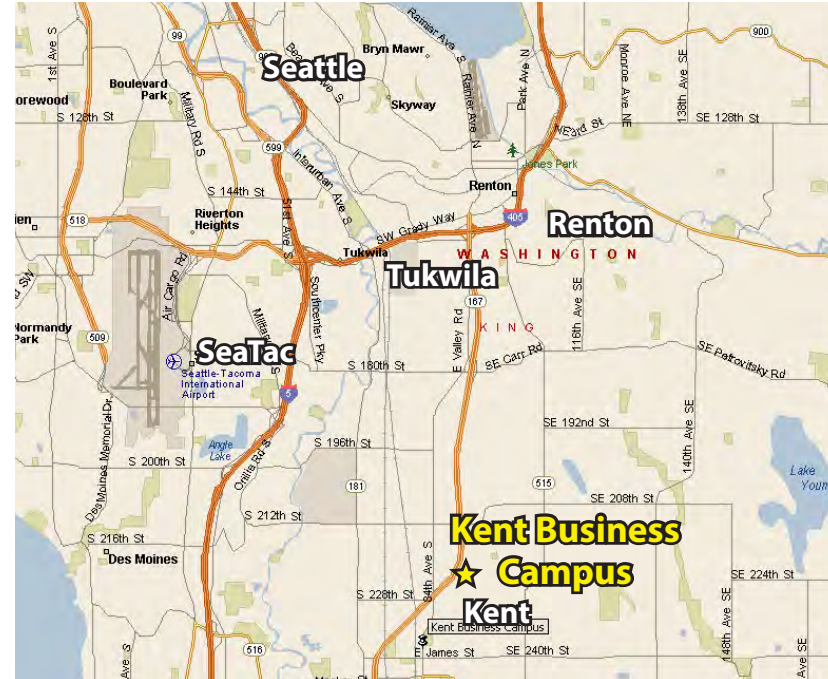

KENT BUSINESS CAMPUS

841 N Central Avenue, Kent, WA 98032

For more information, contact:

**ROSEN~HARBOTTLE
COMMERCIAL REAL ESTATE**

Grant Rubenstein

(425) 289-2220

grant@rosenharbottle.com

Brian Stewart

(425) 289-2222

brians@rosenharbottle.com

www.rosenharbottle.com

Rosen-Harbottle Commercial Real Estate | P.O. Box 5003 Bellevue, WA 98009-5003
phone: (425) 454-3030 fax: (425) 454-6705 | www.rosenharbottle.com

The information provided has been obtained from sources believed reliable. While we do not doubt its accuracy, we have not verified and make no guarantee, warranty or representation about it. It is your sole responsibility to independently confirm its accuracy and completeness.