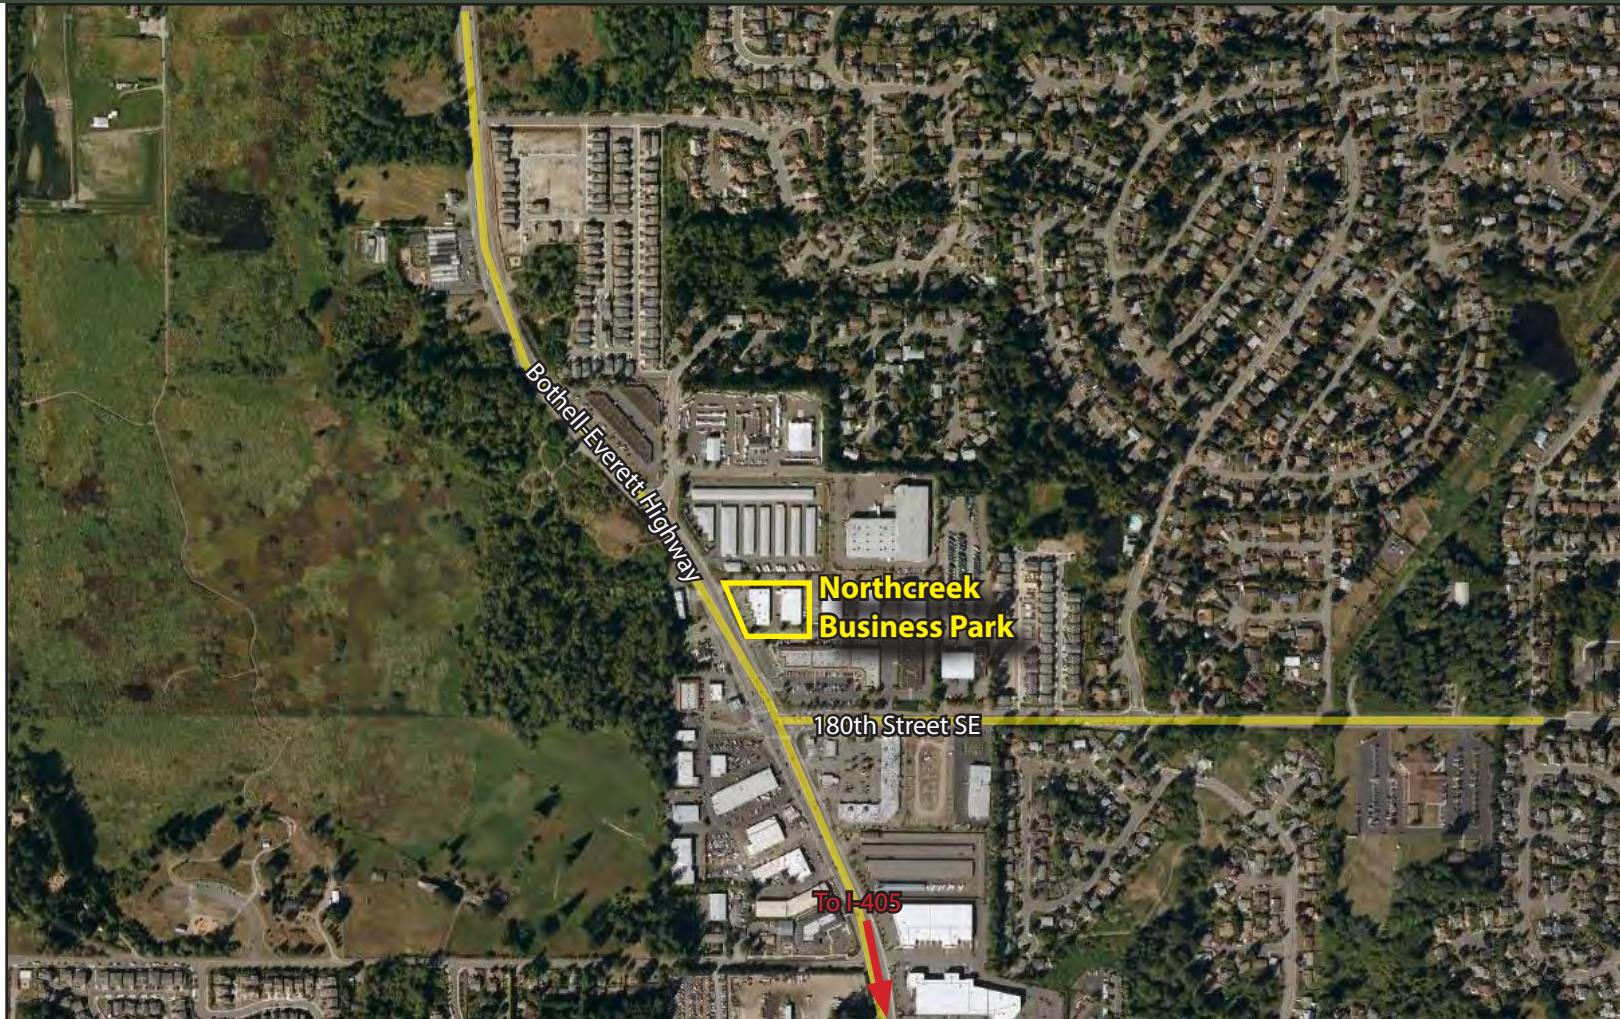

NORTHCREEK BUSINESS PARK

17901 Bothell-Everett Highway, Bothell, WA 98012

For more information, contact:

ROSEN~HARBOTTLE COMMERCIAL REAL ESTATE

Jack Rosen

(425) 289-2221

jack@rosenharbottle.com

Brian Stewart

(425) 289-2222

brians@rosenharbottle.com

www.rosenharbottle.com