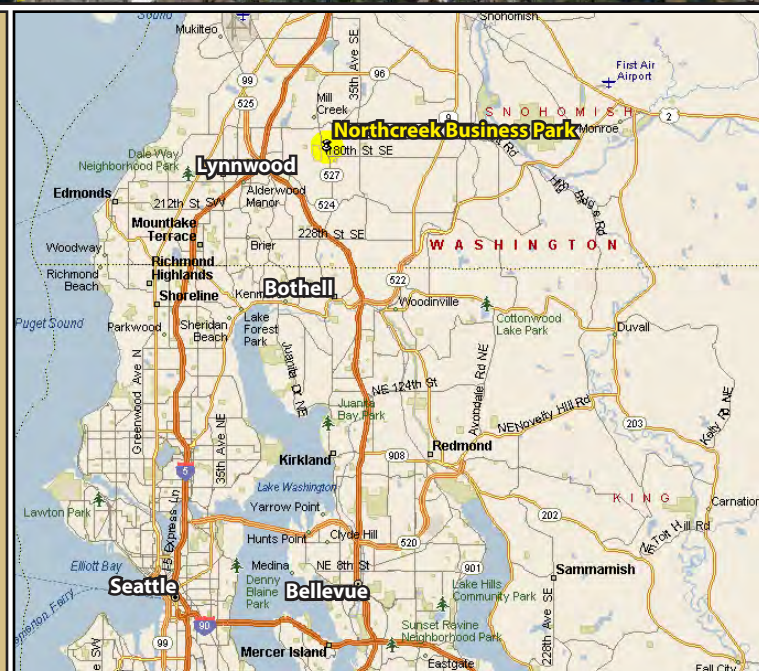

Rosen~Harbottle Commercial Real Estate | P.O. Box 5003 Bellevue, WA 98009-5003

phone: (425) 454-3030 fax: (425) 454-6705 | www.rosenharbottle.com

The information provided has been obtained from sources believed reliable. While we do not doubt its accuracy, we have not verified and make no guarantee, warranty or representation about it. It is your sole responsibility to independently confirm its accuracy and completeness.