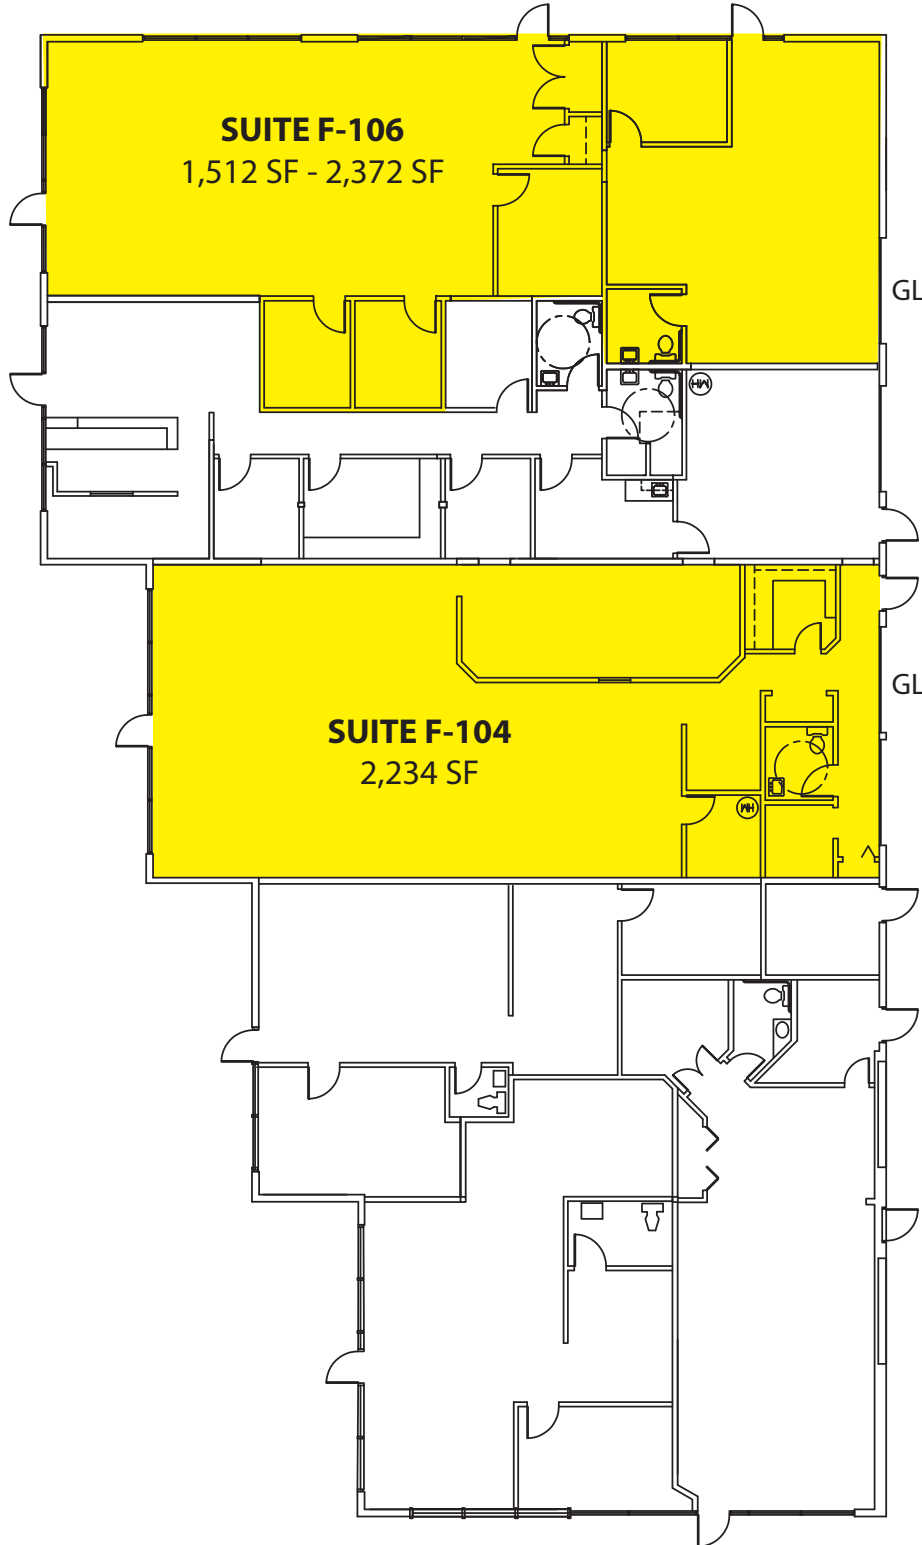

NORTHCREEK BUSINESS PARK

17901 Bothell-Everett Highway, Bothell, WA 98012

1 FLOOR PLAN-BLDG. F

Rosen~Harbottle Commercial Real Estate | P.O. Box 5003 Bellevue, WA 98009-5003
phone: (425) 454-3030 fax: (425) 454-6705 | www.rosenharbottle.com

The information provided has been obtained from sources believed reliable. While we do not doubt its accuracy, we have not verified and make no guarantee, warranty or representation about it. It is your sole responsibility to independently confirm its accuracy and completeness.