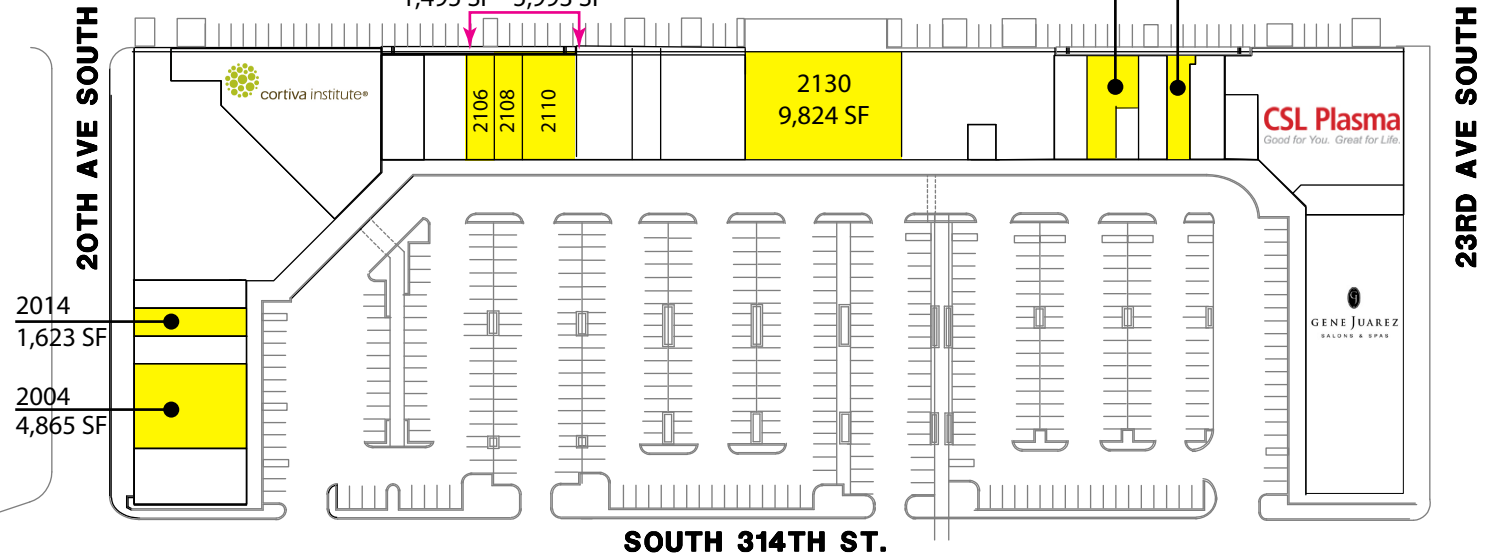

SOUTH 312TH ST.

Suite	SF
2106	1,495 SF
2108	1,498 SF
2110	3,000 SF
Total	5,993 SF

2014
1,623 SF

2004
4,865 SF

SOUTH 314TH ST.

**Federal Way Performing Arts
and Events Center
- NOW Open -**

**Federal Way
Transit Center**

HILLSIDE PLAZA SHOPPING CENTER

2000-2222 S 314th Street | Federal Way, WA 98003