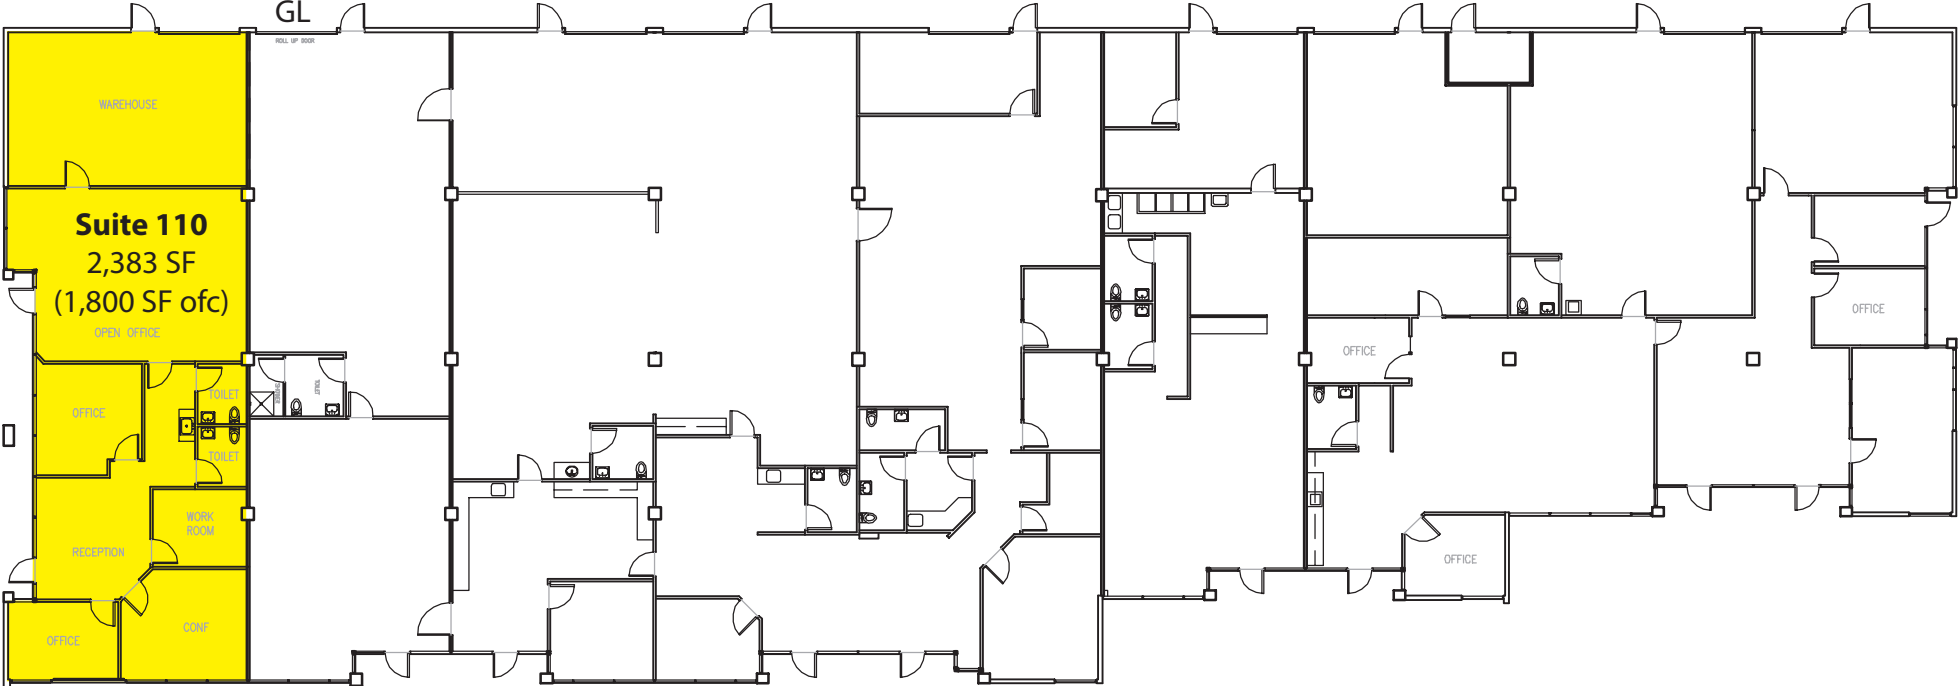

Business Park Total: 125,850 SF
Building Total: 17,600 SF

RH North Creek Business Center - Building 6
11822 North Creek Parkway N, Bothell, WA 98011