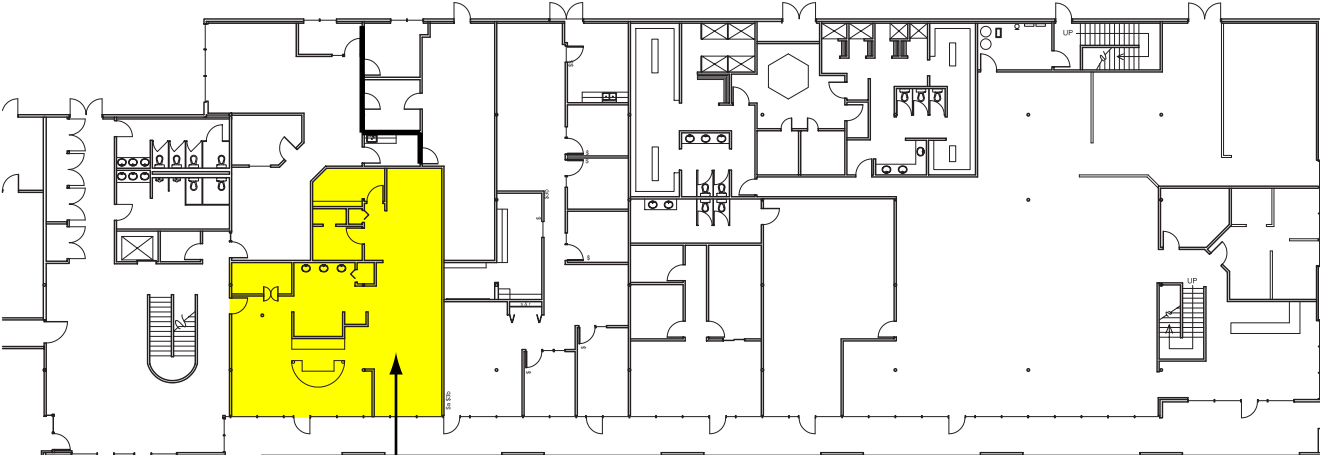

Kent Business Campus - 1st Floor

*Available Space Shown in Yellow

SUITE C-109
2,007 SF

KENT BUSINESS CAMPUS
BUILDING C - NORTH END
SCALE 0 4 8 16
26MAR2005
GROUND FLOOR

KENT BUSINESS CAMPUS
BUILDING C - SOUTH END
SCALE 0 4 8 16
26MAR2005
GROUND FLOOR