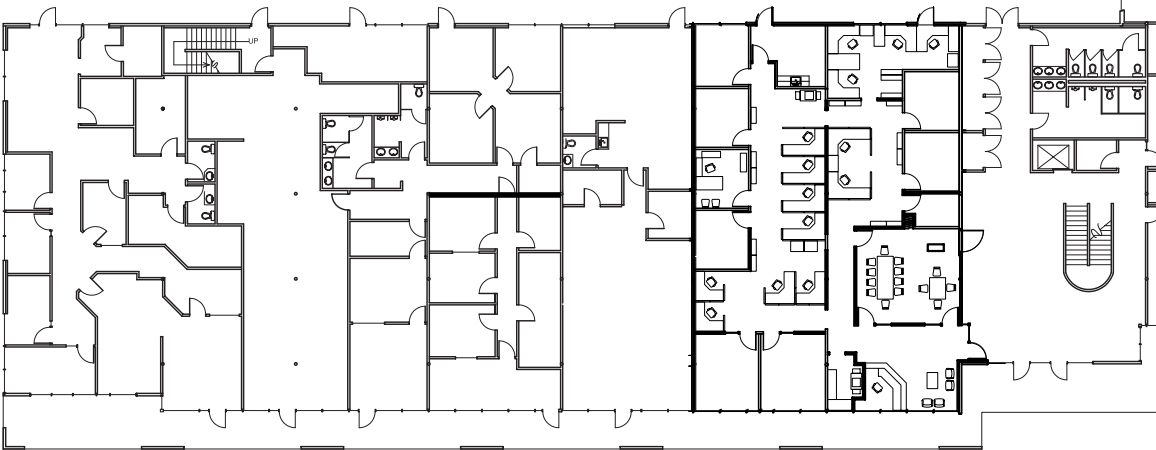

Kent Business Campus - 1st Floor

*Available Space Shown in Yellow

SUITE C-109
2,007 SF

KENT BUSINESS CAMPUS
BUILDING C - NORTH END
SCALE 0 4 8 16
26MAR2005
GROUND FLOOR

KENT BUSINESS CAMPUS
BUILDING C - SOUTH END
SCALE 0 4 8 16
26MAR2005
GROUND FLOOR