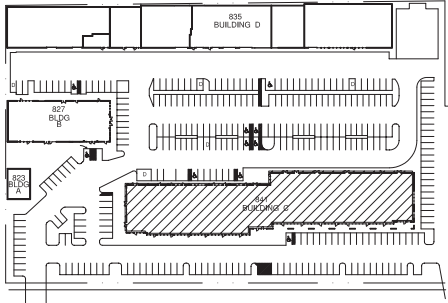

Kent Business Campus - 1st Floor

*Available Space Shown in Yellow

SUITE C-109
2,007 SF

KENT BUSINESS CAMPUS
BUILDING C - NORTH END
SCALE 0 4 8 16
26MAR2005
GROUND FLOOR

KENT BUSINESS CAMPUS
BUILDING C - SOUTH END
SCALE 0 4 8 16
26MAR2005
GROUND FLOOR