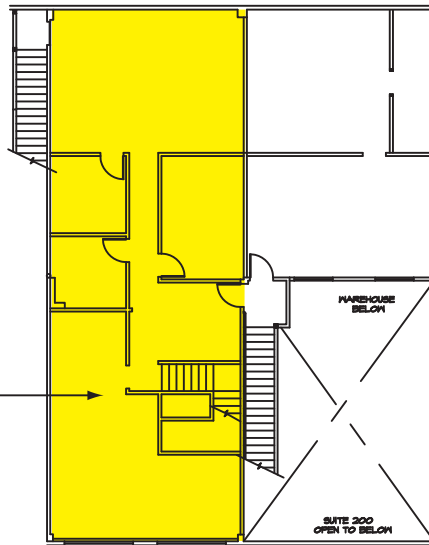

**Suite D-250**  
Mezz - Office  
1,589 SF

**FLOOR PLAN - BUILDING D**

NOT TO SCALE

**AIRPORT COMMERCE CENTER**

11604 AIRPORT ROAD  
EVERETT, WA

ROSEN HARBOTTLE