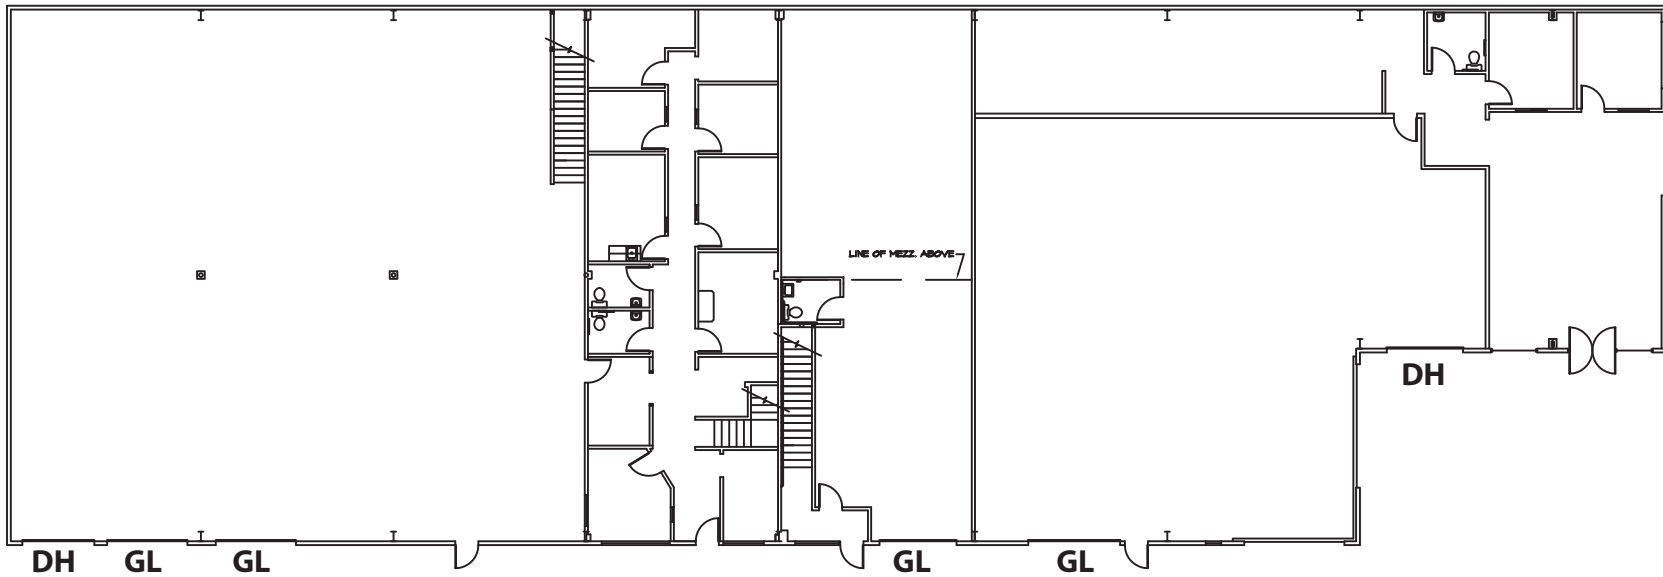

**Suite D-250**  
Mezz - Office  
1,589 SF

**FLOOR PLAN - BUILDING D**

NOT TO SCALE

**AIRPORT COMMERCE CENTER**

11604 AIRPORT ROAD  
EVERETT, WA

ROSEN HARBOTTLE