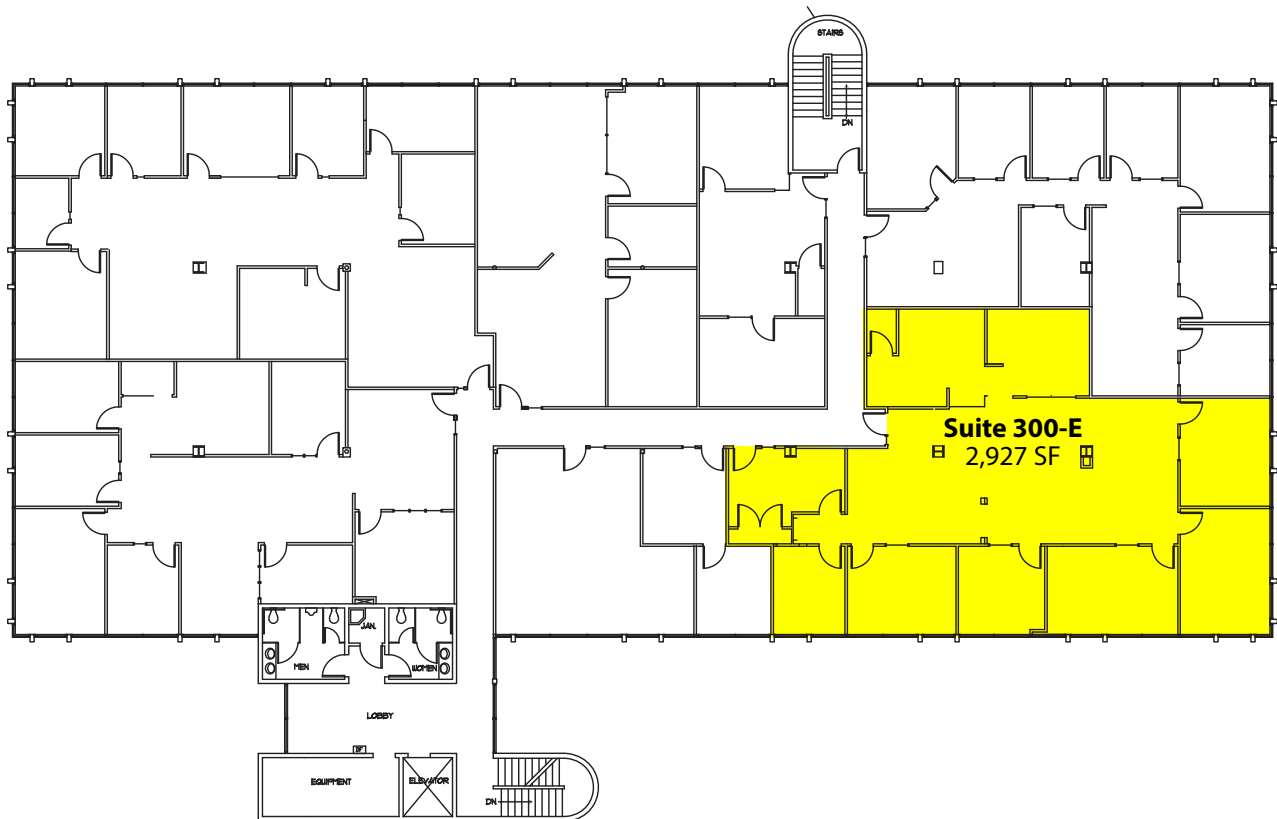

Park Heights Building

1800 112TH AVENUE NE, BELLEVUE, WA 98004

THIRD FLOOR

Suite	Square Feet	Available
300-E	2,927	3/1/2017

Rosen~Harbottle Commercial Real Estate | P.O. Box 5003 Bellevue, WA 98009-5003
phone: (425) 454-3030 fax: (425) 454-6705 | www.rosenharbottle.com

The information provided has been obtained from sources believed reliable. While we do not doubt its accuracy, we have not verified and make no guarantee, warranty or representation about it. It is your sole responsibility to independently confirm its accuracy and completeness.