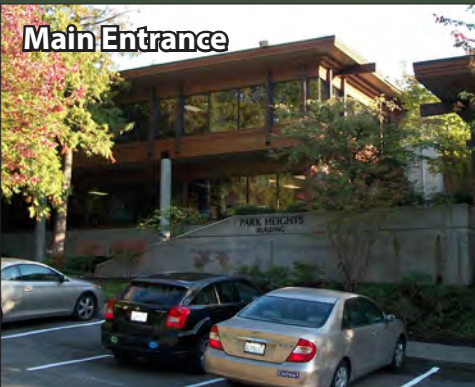

Park Heights Building

1800 112TH AVENUE NE, BELLEVUE, WA 98004

BELLEVUE OFFICE FOR LEASE

2,927 SF Available

\$29.50/SF, Full-Service

FEATURES:

- Corner Suite with Efficient Layout
- Newly Installed Carpet & Paint
- Close-In Bellevue Location
- Free Surface Parking
- Across from Hidden Valley Park