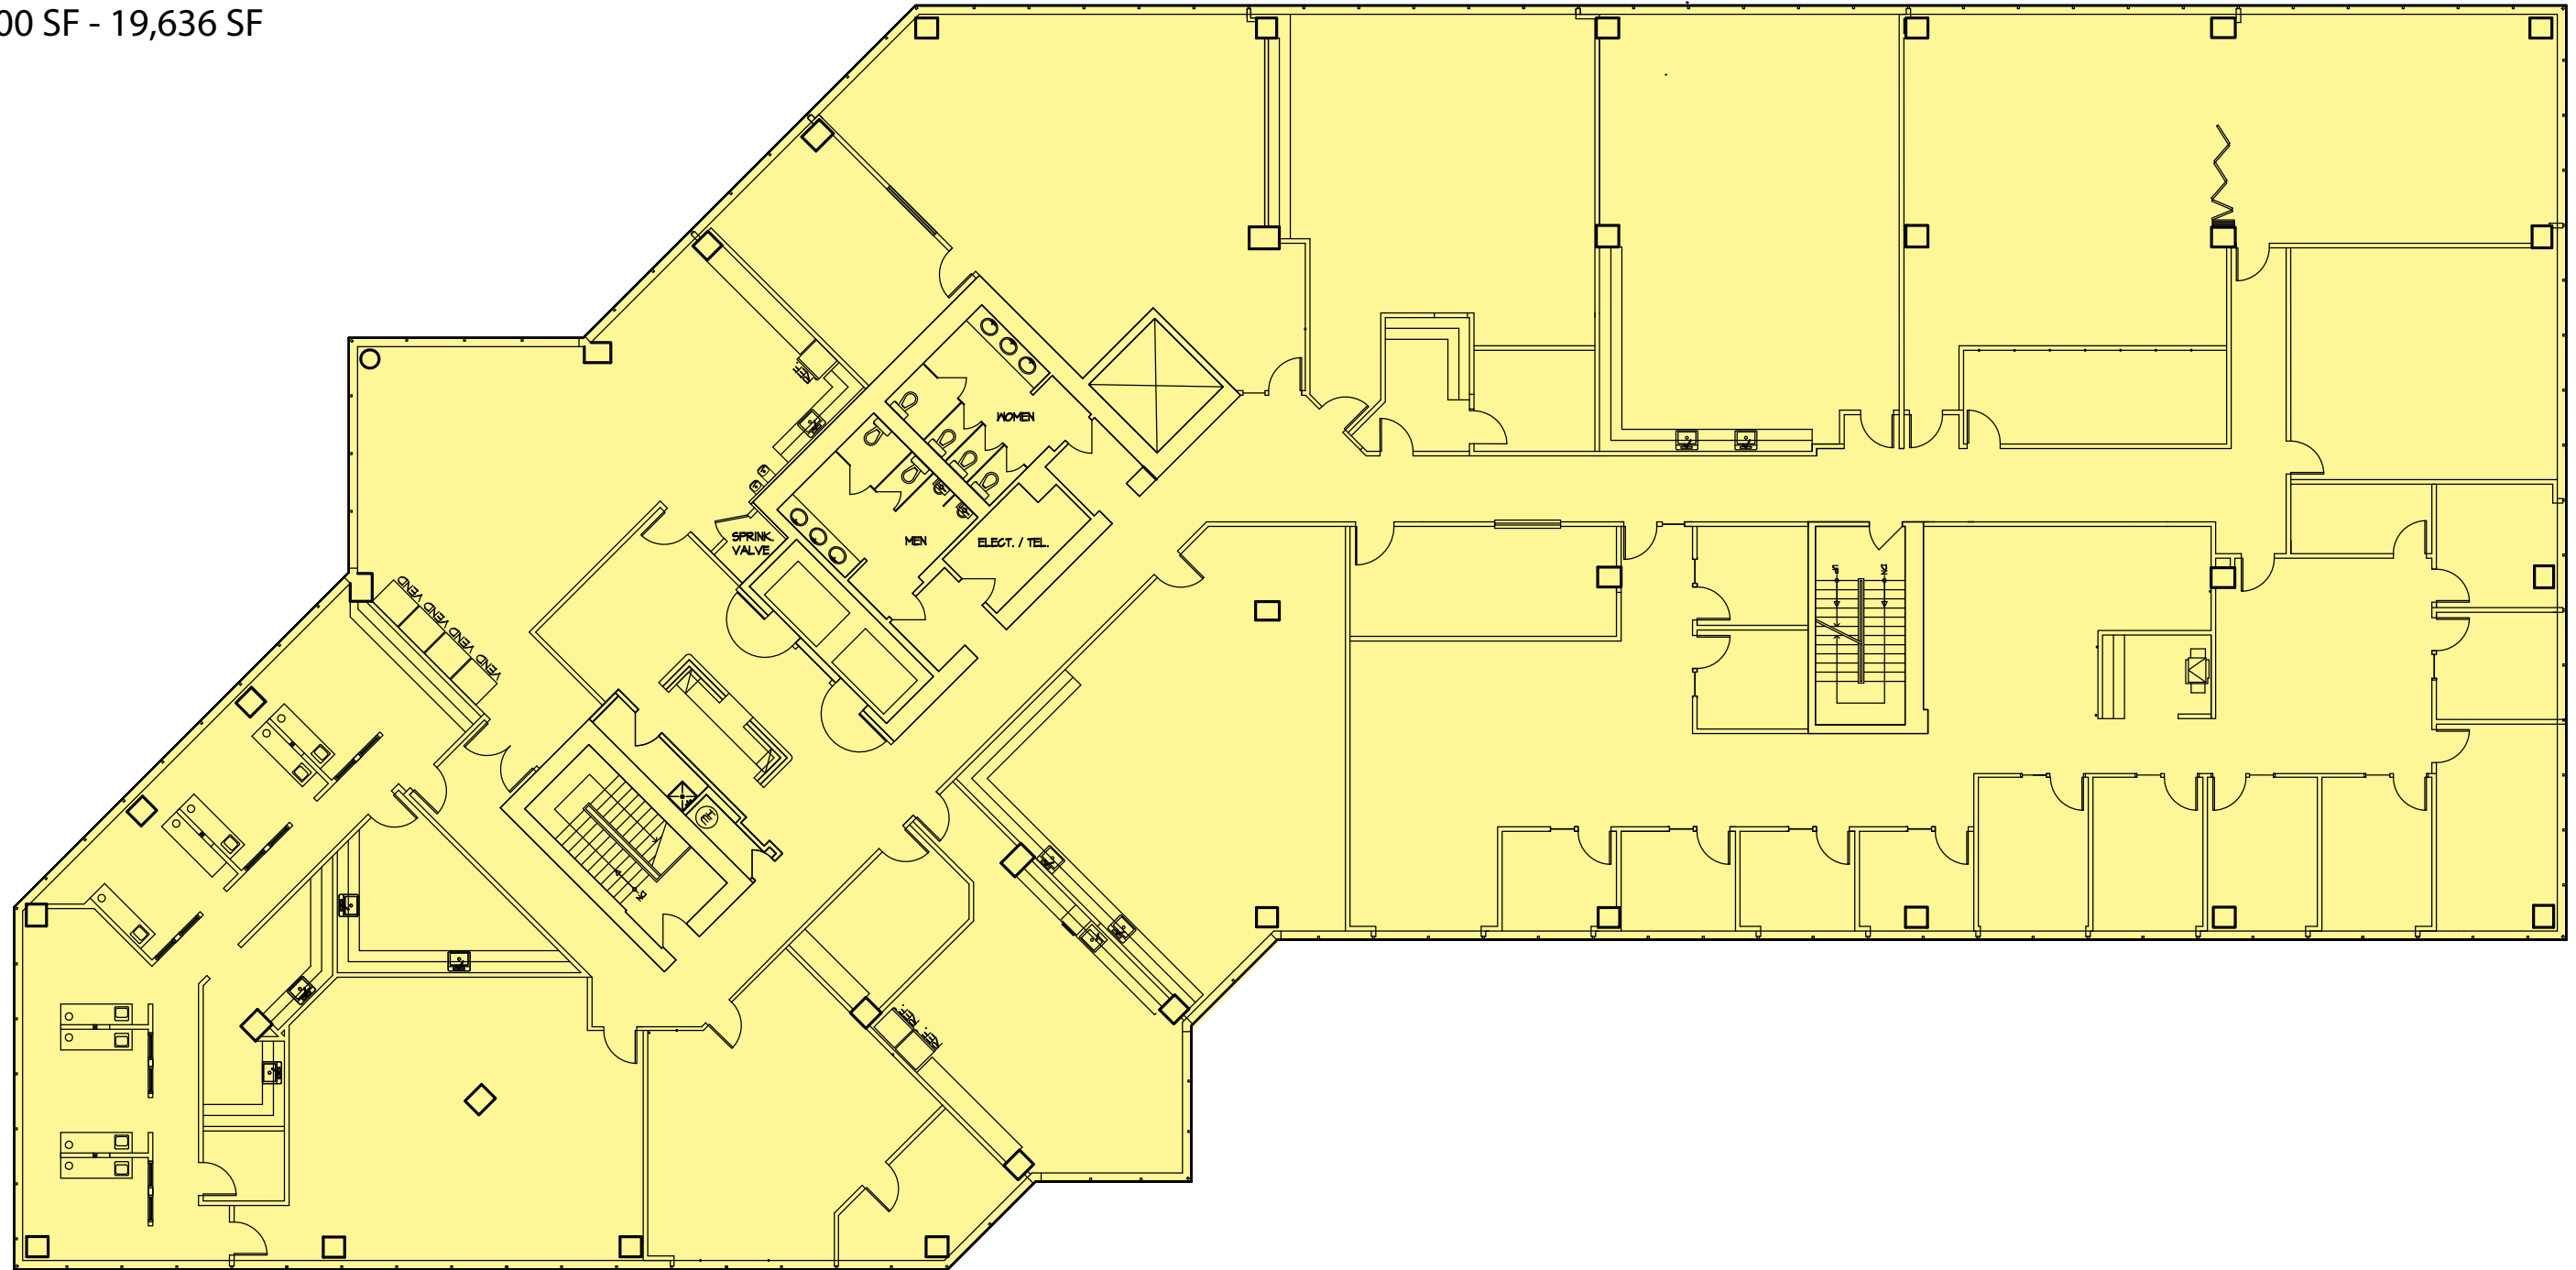

FULL FLOOR AVAILABLE

Suite 400

~5,000 SF - 19,636 SF

LYNNWOOD CORPORATE CENTER

19401 40th Avenue West, Lynnwood, WA 98036