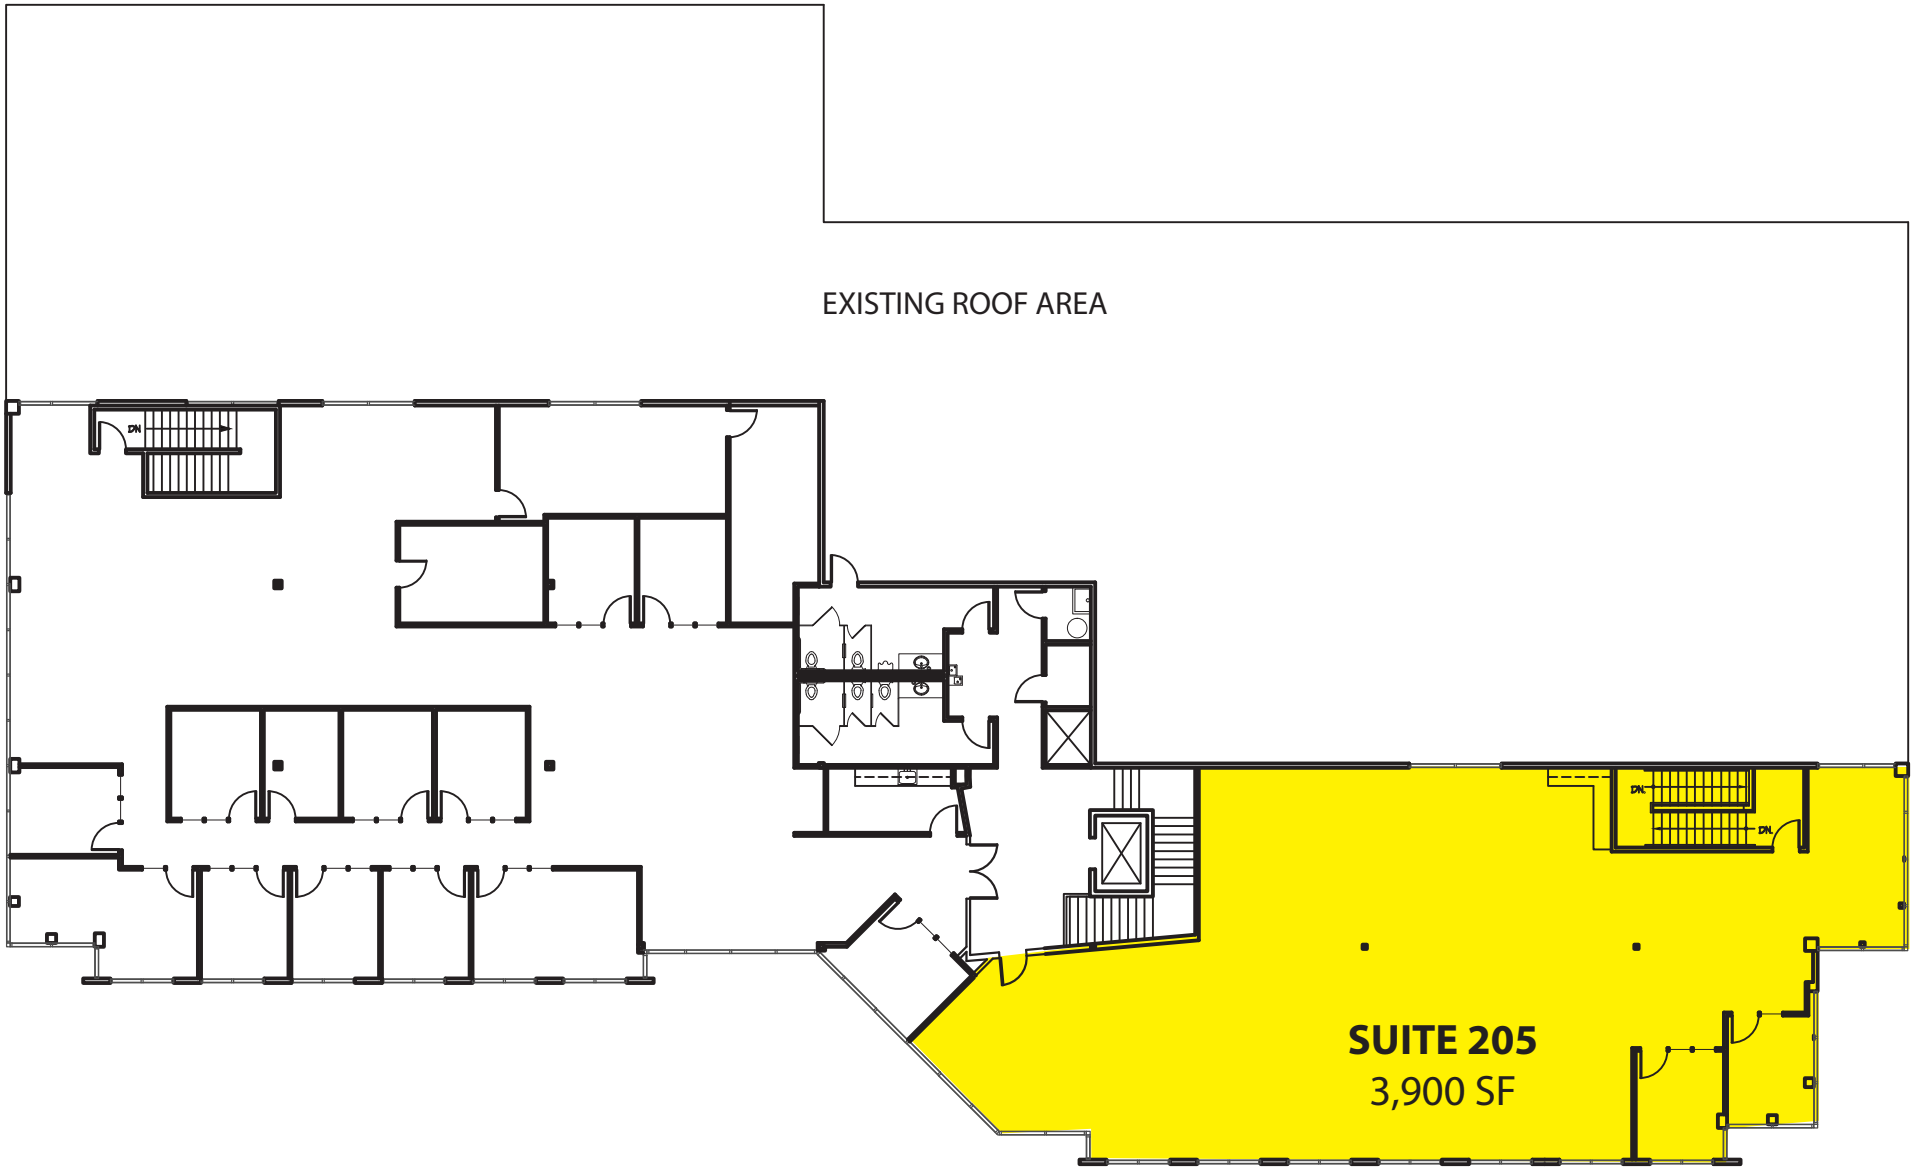

EXISTING ROOF AREA

RH Tech Center - Second Floor
19803 North Creek Parkway N, Bothell, WA 98011

RH ROSEN
HARBOTTLE
COMMERCIAL REAL ESTATE