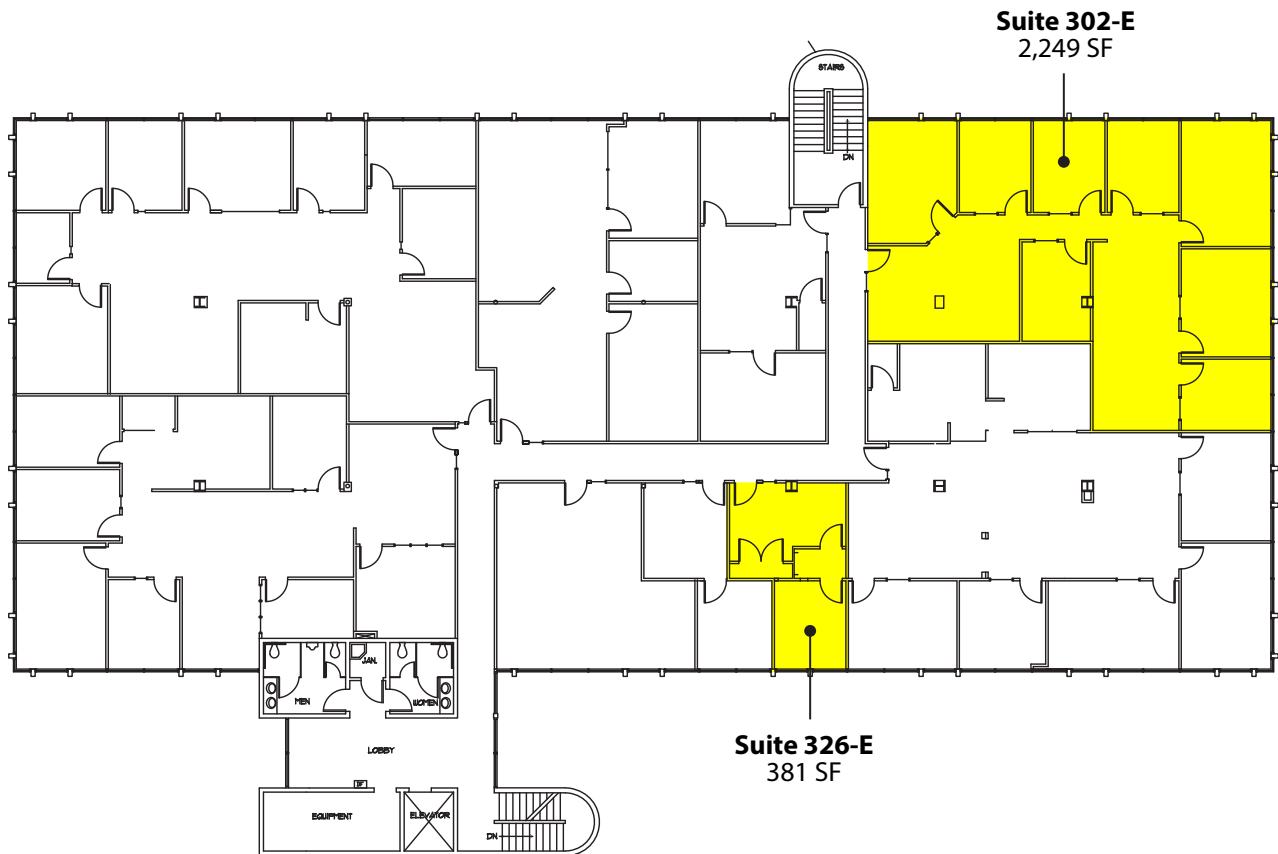

Park Heights Building

1800 112TH AVENUE NE, BELLEVUE, WA 98004

BELLEVUE OFFICE FOR LEASE

381 SF & 2,249 SF Available

\$30.00 - \$35.00/SF, Full-Service

FEATURES:

- Extensive Glass Line (Suite 302-E)
- Newly Installed Carpet & Paint (Suite 326-E)
- Close-In Bellevue Location
- Free Surface Parking
- Across from Hidden Valley Park

Park Heights Building

1800 112TH AVENUE NE, BELLEVUE, WA 98004

THIRD FLOOR

Suite	Square Feet	\$/SF	Available
302-E	2,249 SF	\$30.00	4/1/2018
326-E	381 SF	\$35.00	NOW

Rosen~Harbottle Commercial Real Estate | P.O. Box 5003 Bellevue, WA 98009-5003
phone: (425) 454-3030 fax: (425) 454-6705 | www.rosenharbottle.com