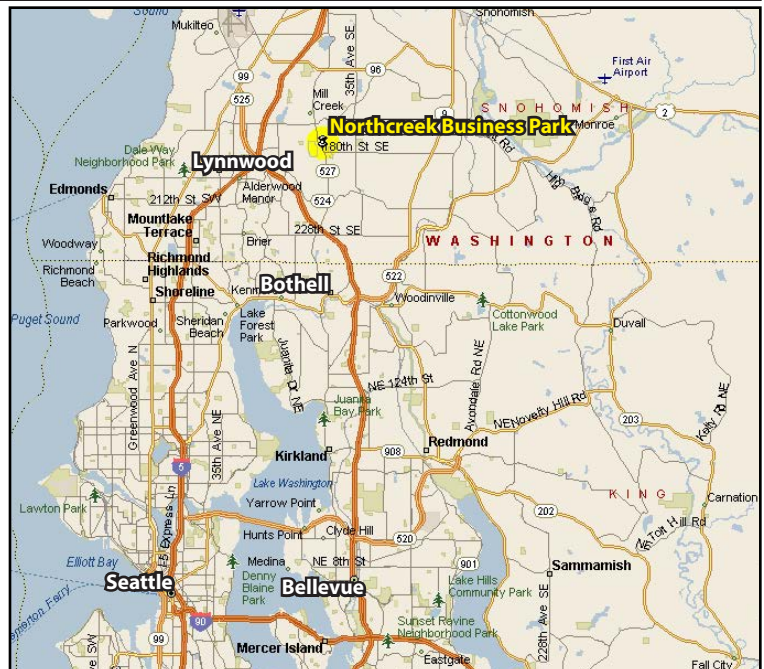

Rosen~Harbottle Commercial Real Estate | P.O. Box 5003 Bellevue, WA 98009-5003

phone: (425) 454-3030 fax: (425) 454-6705 | www.rosenharbottle.com

The information provided has been obtained from sources believed reliable. While we do not doubt its accuracy, we have not verified and make no guarantee, warranty or representation about it. It is your sole responsibility to independently confirm its accuracy and completeness.