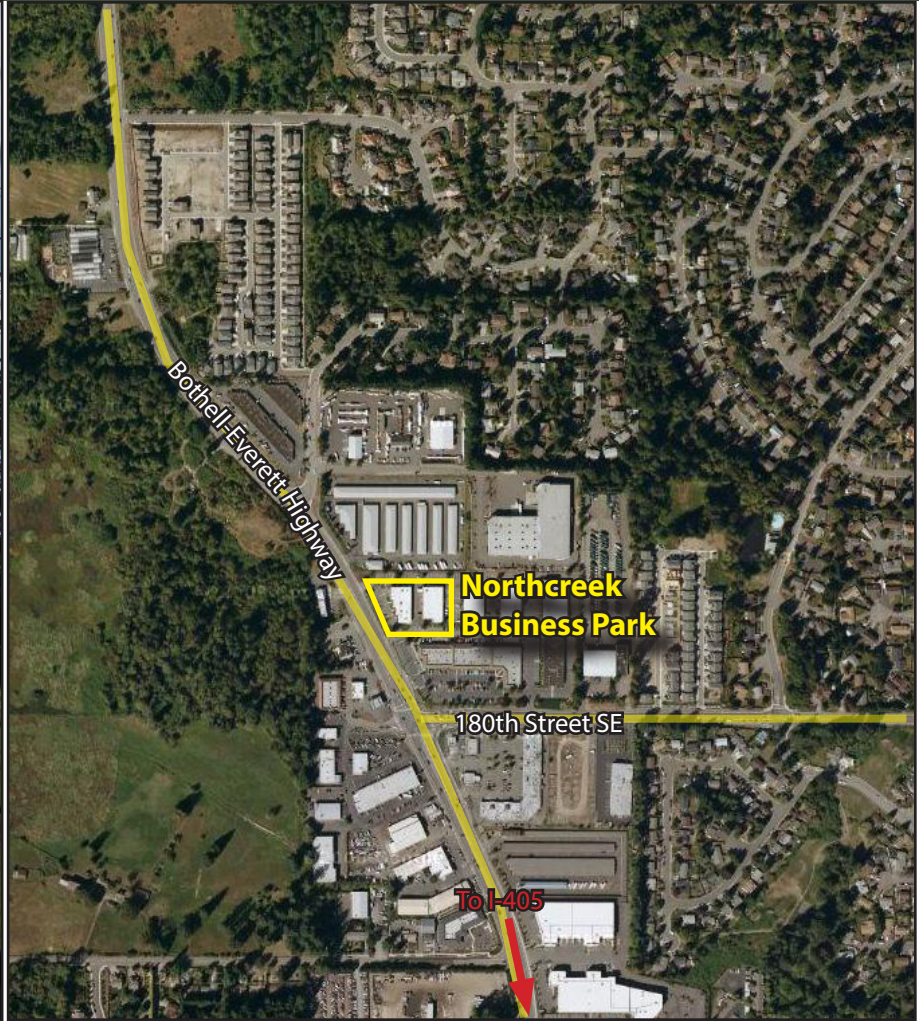

NORTHCREEK BUSINESS PARK

17901 Bothell-Everett Highway, Bothell, WA 98012

For more information, contact:

**ROSEN~HARBOTTLE
COMMERCIAL REAL ESTATE**

Brian Stewart

(425) 289-2222

brians@rosenharbottle.com

www.rosenharbottle.com