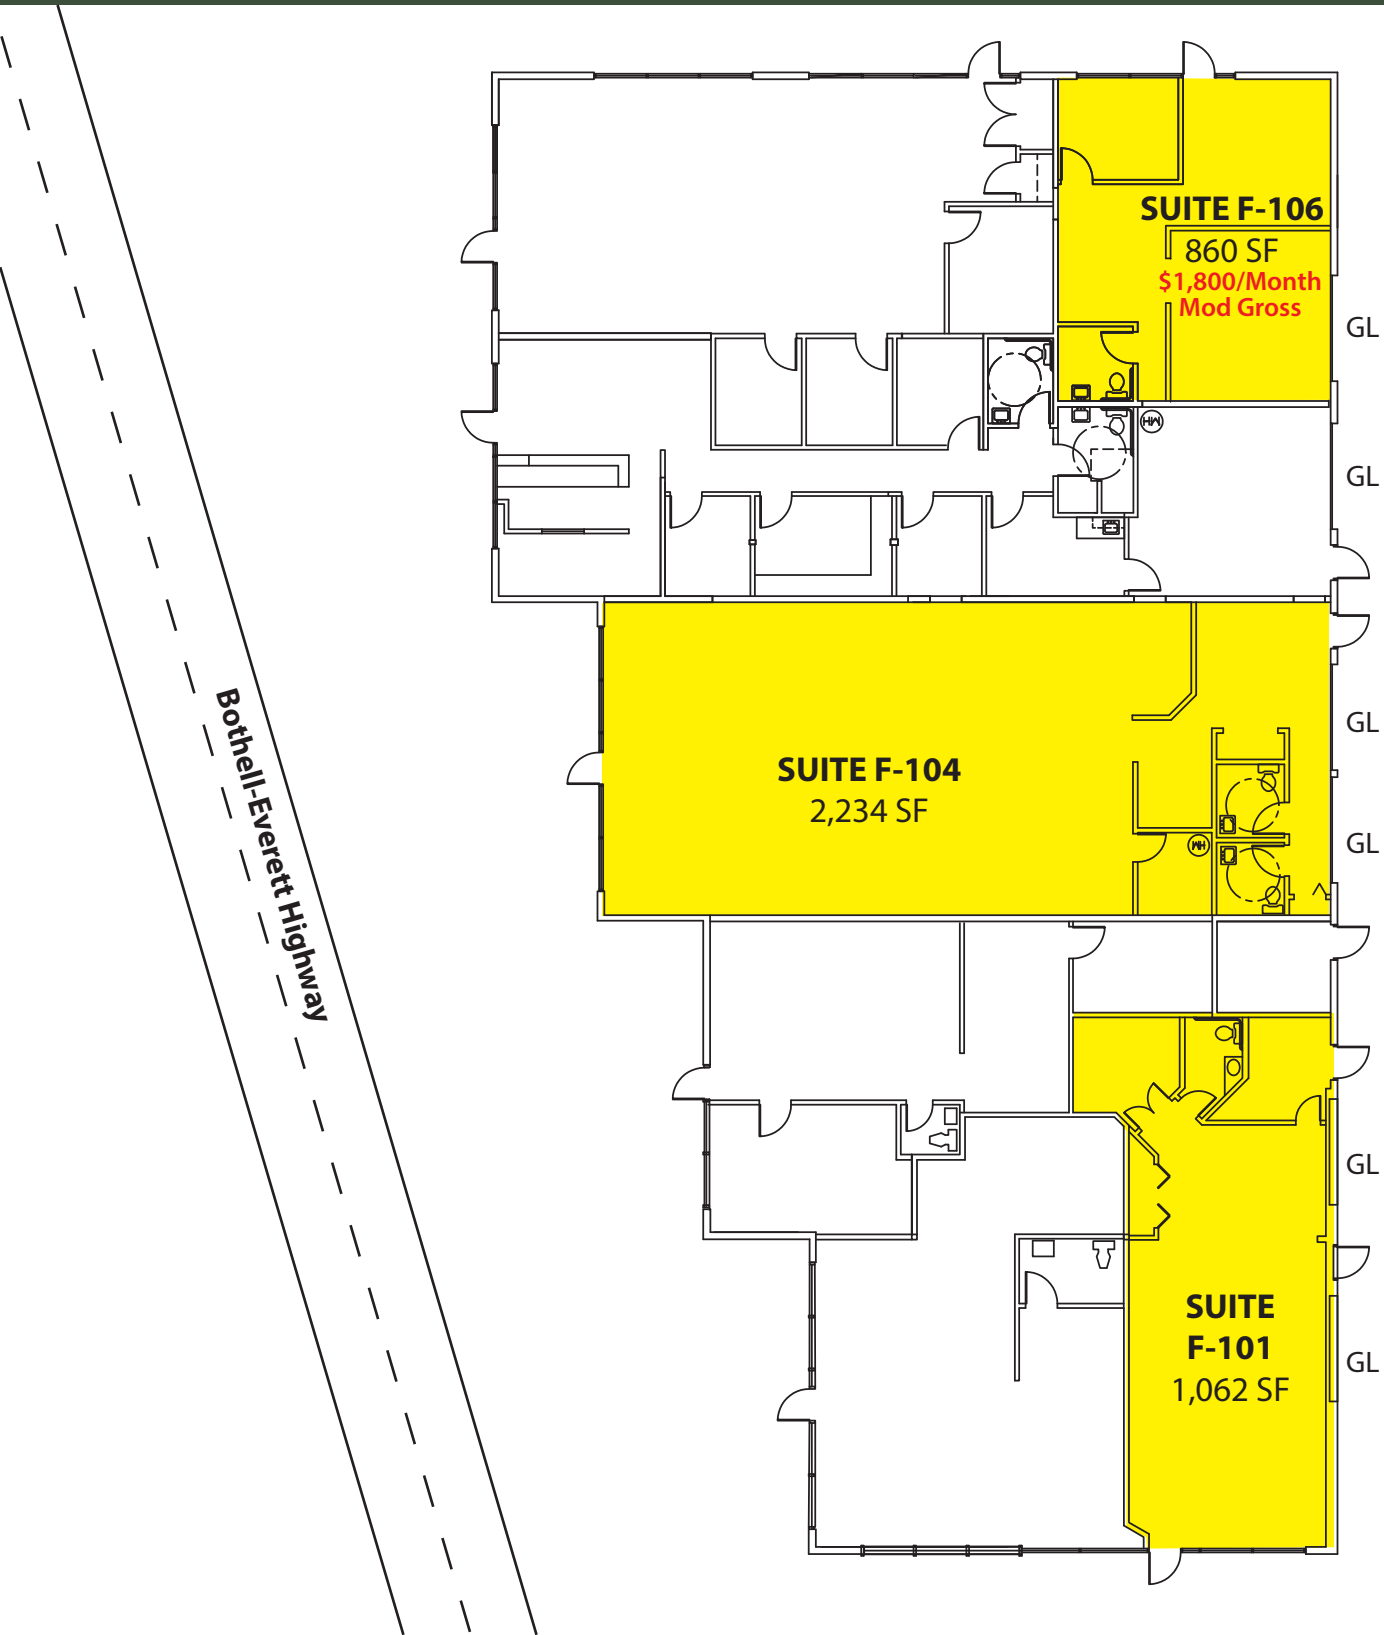

NORTHCREEK BUSINESS PARK

17901 Bothell-Everett Highway, Bothell, WA 98012

Rosen~Harbottle Commercial Real Estate | P.O. Box 5003 Bellevue, WA 98009-5003
phone: (425) 454-3030 fax: (425) 454-6705 | www.rosenharbottle.com

The information provided has been obtained from sources believed reliable. While we do not doubt its accuracy, we have not verified and make no guarantee, warranty or representation about it. It is your sole responsibility to independently confirm its accuracy and completeness.