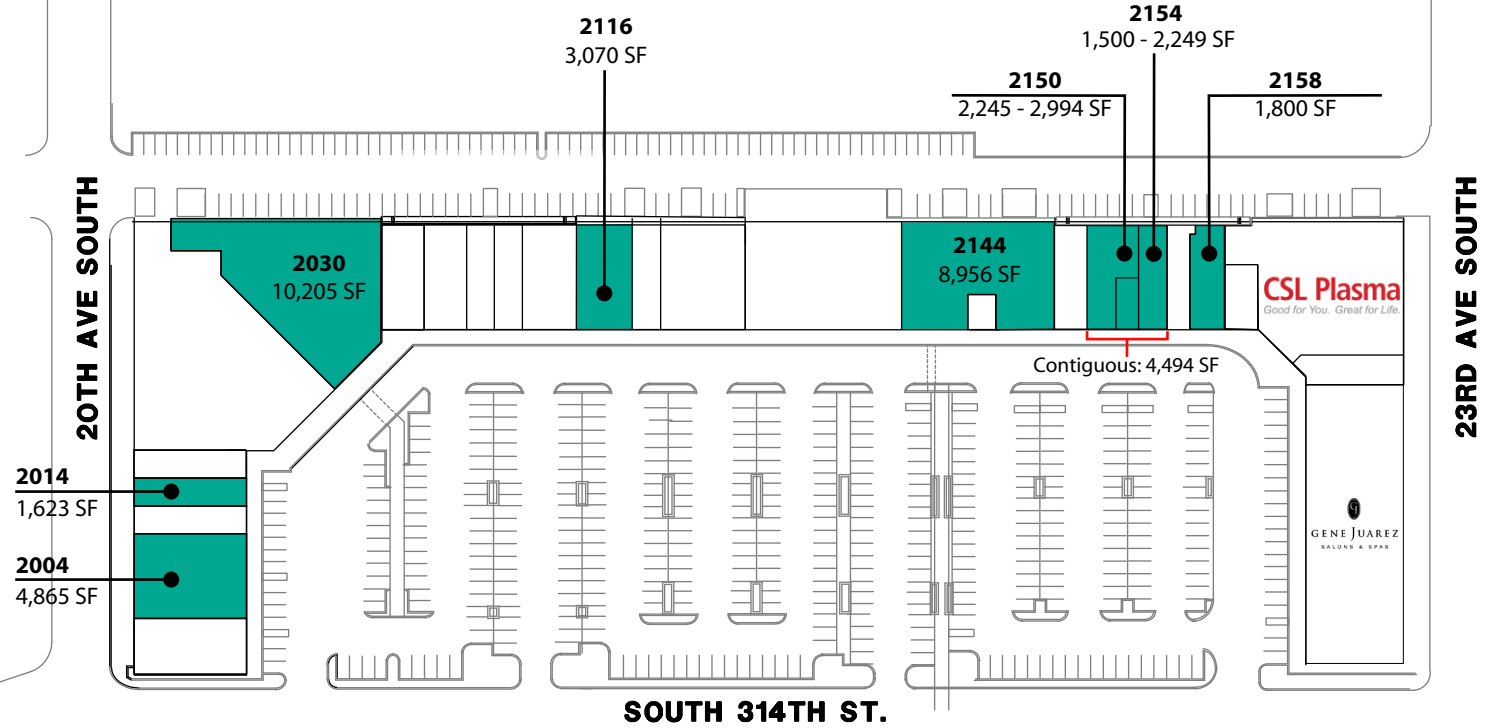

SOUTH 312TH ST.

Federal Way Performing Arts
and Events Center
- NOW Open -

Federal Way
Transit Center
↓

HILLSIDE PLAZA SHOPPING CENTER

2000-2222 S 314th Street | Federal Way, WA 98003

ROSEN HARBOTTLE
COMMERCIAL REAL ESTATE