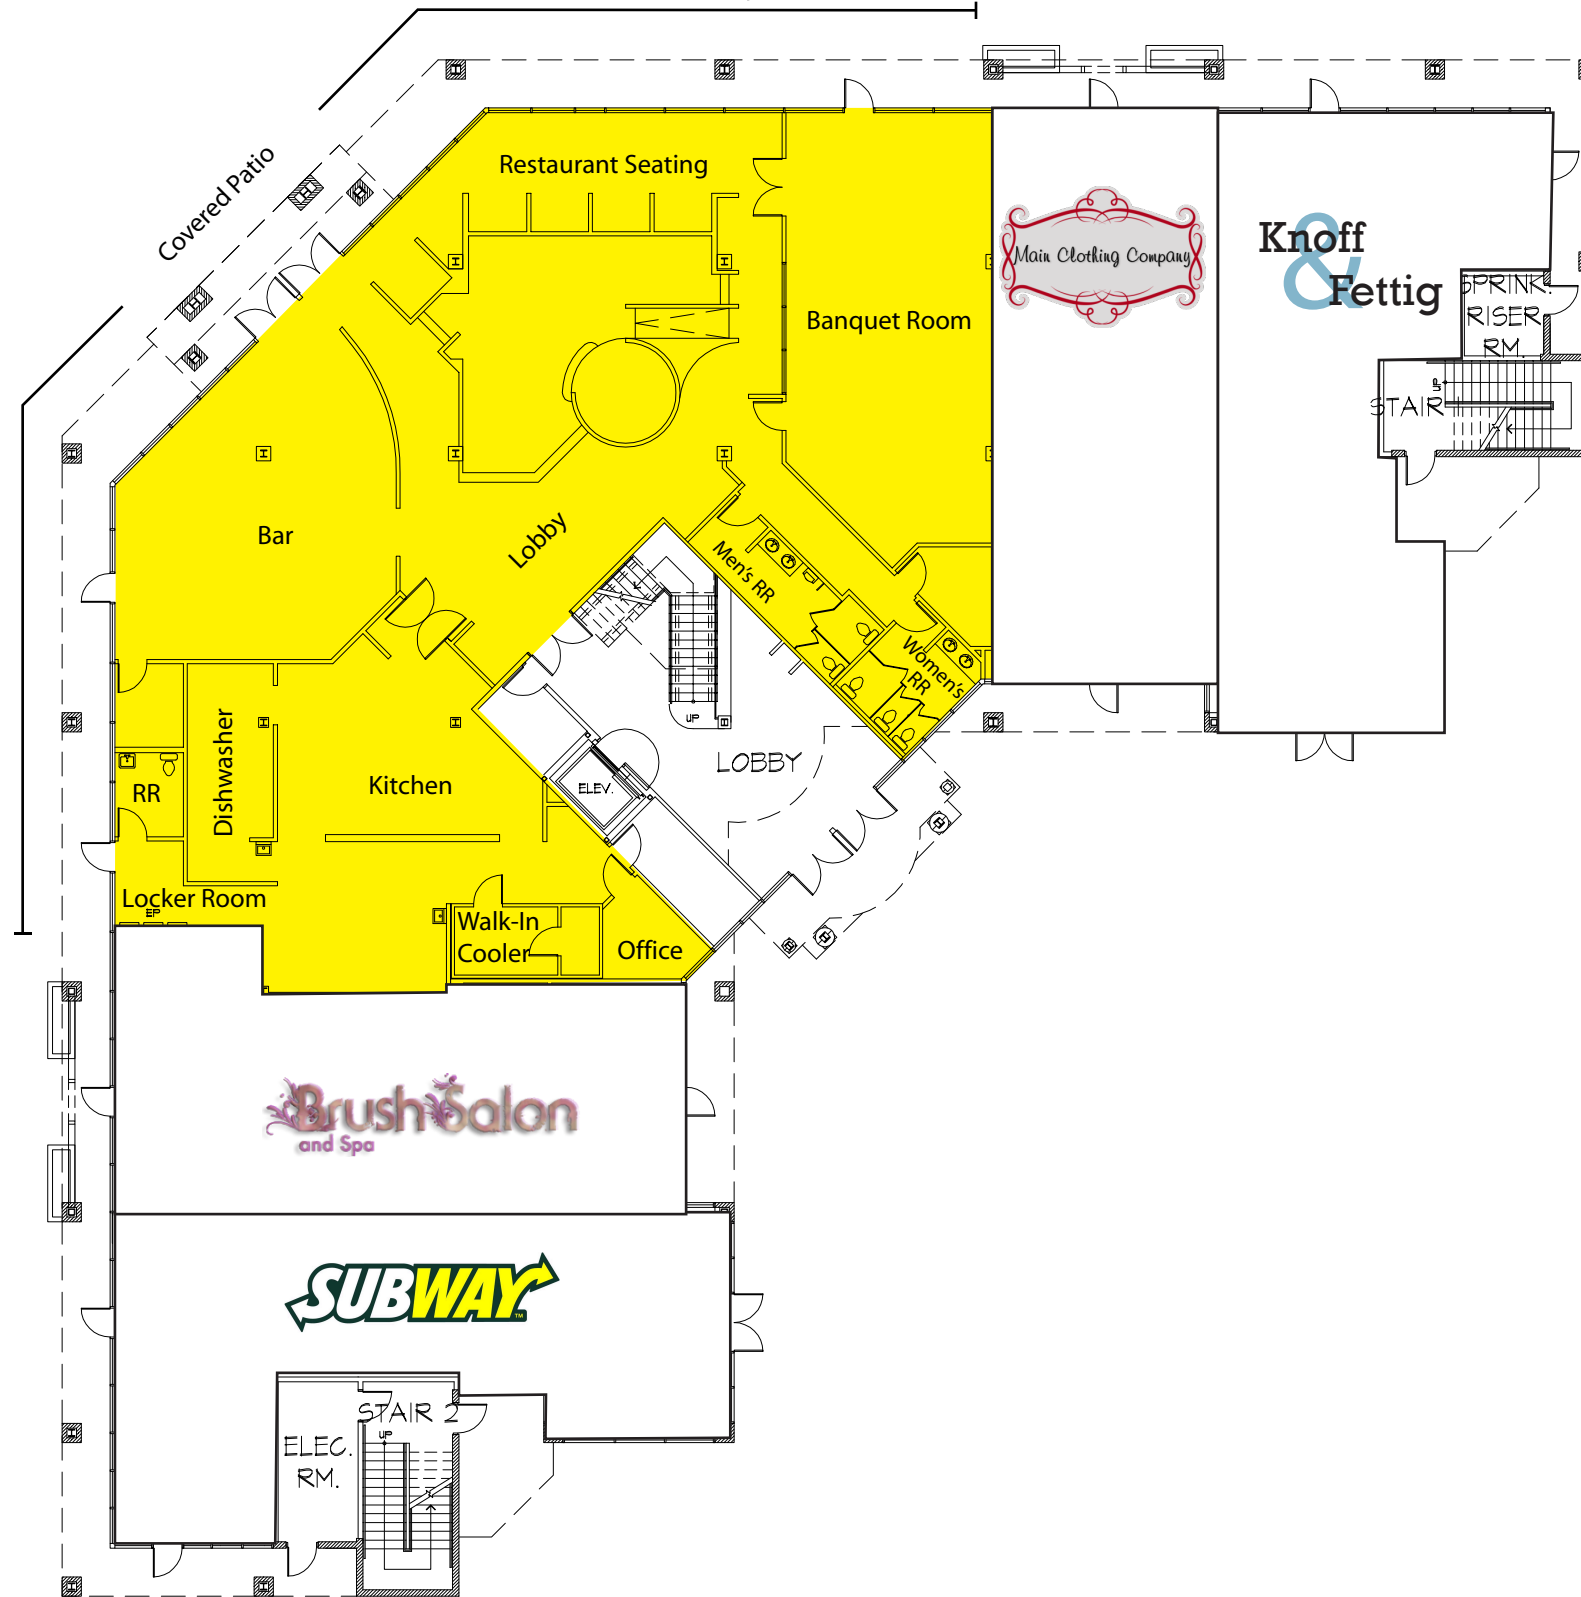

Suite 144 - 6,325 SF

LAKE TYE BUILDING
14090 Fryelands Blvd., Monroe, WA 98272

RH | ROSEN
HARBOTTLE
COMMERCIAL REAL ESTATE