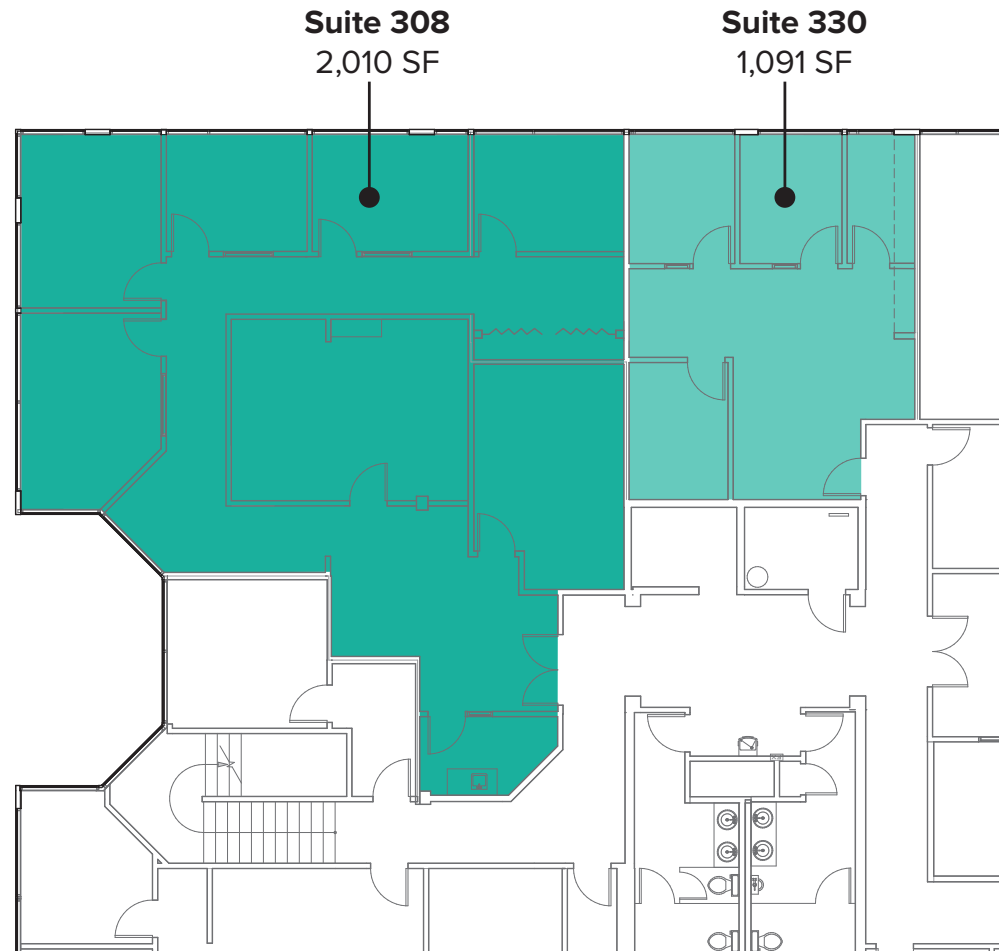

SECOND LEVEL FLOOR PLAN

SUITE 200

- Available now
- 1,985 SF
- \$28.50/SF, Full Service
- Office Space
- Private offices
- Break room with kitchenette
- Reception area

SUITE 203/205/206

- Available 10/1/2024
- 1,643 SF - 5,566 SF
- \$28.50/SF, Full Service
- Flexible configurations
- Private offices
- Open work space
- Break room with kitchenette

Contiguous 5,566 SF

THIRD LEVEL FLOOR PLAN (AS-IS)

SUITE 308/330

- Available now
- 3,101 SF
- \$28.50/SF, Full Service
- Endcap Office Space
- Several private offices
- 2 Conference rooms
- Open work space
- Reception area

THIRD LEVEL FLOOR PLAN (SAMPLE)

SUITE 308

- Available now
- 2,010 SF
- \$28.50/SF, Full Service
- Endcap Office Space
- 5 Private offices
- 2 Conference rooms
- Reception area

SUITE 330

- Available now
- 1,091 SF
- \$28.50/SF, Full Service
- Office Space
- 3 Private offices
- Open work space

LOCATION MAP