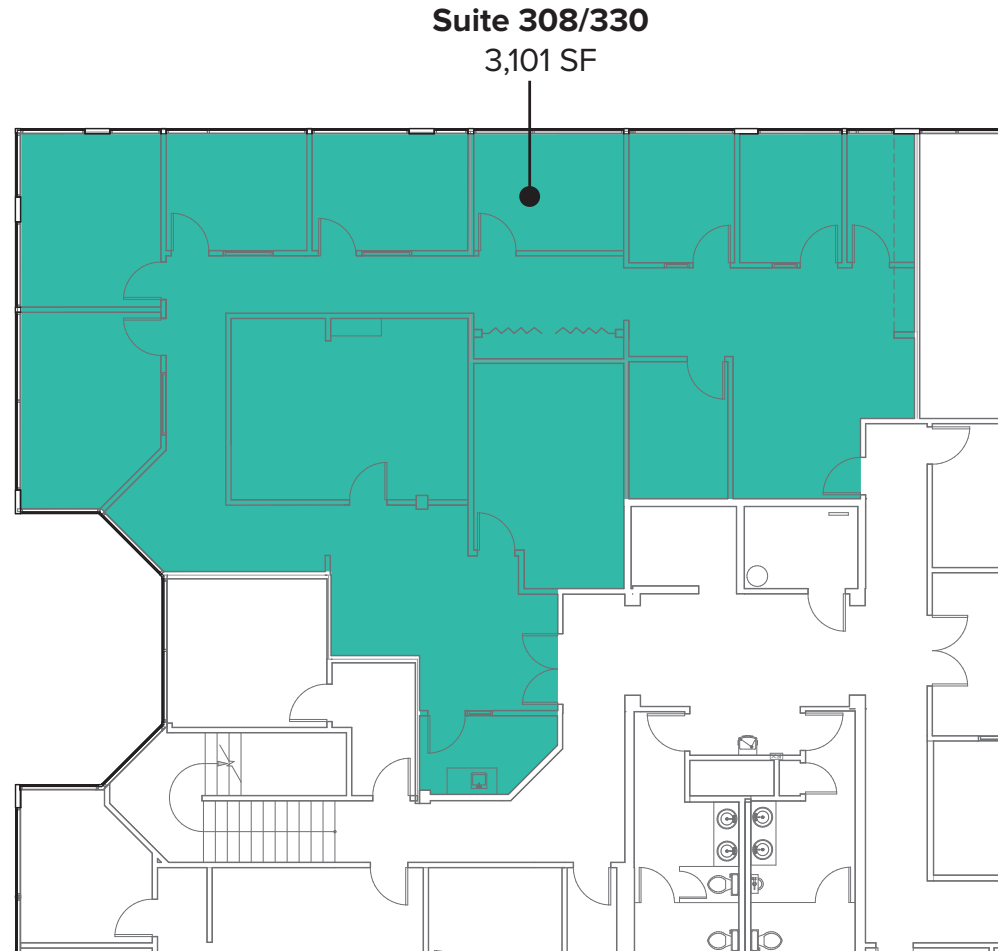

SECOND LEVEL FLOOR PLAN

SUITE 200

- Available now
- 1,985 SF
- \$28.50/SF, Full Service
- Office Space
- Private offices
- Break room with kitchenette
- Reception area

SUITE 203/205/206

- Available 10/1/2024
- 1,643 SF - 5,566 SF
- \$28.50/SF, Full Service
- Flexible configurations
- Private offices
- Open work space
- Break room with kitchenette

Contiguous 5,566 SF

THIRD LEVEL FLOOR PLAN (AS-IS)

SUITE 308/330

- Available now
- 3,101 SF
- \$28.50/SF, Full Service
- Endcap Office Space
- Several private offices
- 2 Conference rooms
- Open work space
- Reception area

THIRD LEVEL FLOOR PLAN (SAMPLE)

SUITE 308

- Available now
- 2,010 SF
- \$28.50/SF, Full Service
- Endcap Office Space
- 5 Private offices
- 2 Conference rooms
- Reception area

SUITE 330

- Available now
- 1,091 SF
- \$28.50/SF, Full Service
- Office Space
- 3 Private offices
- Open work space