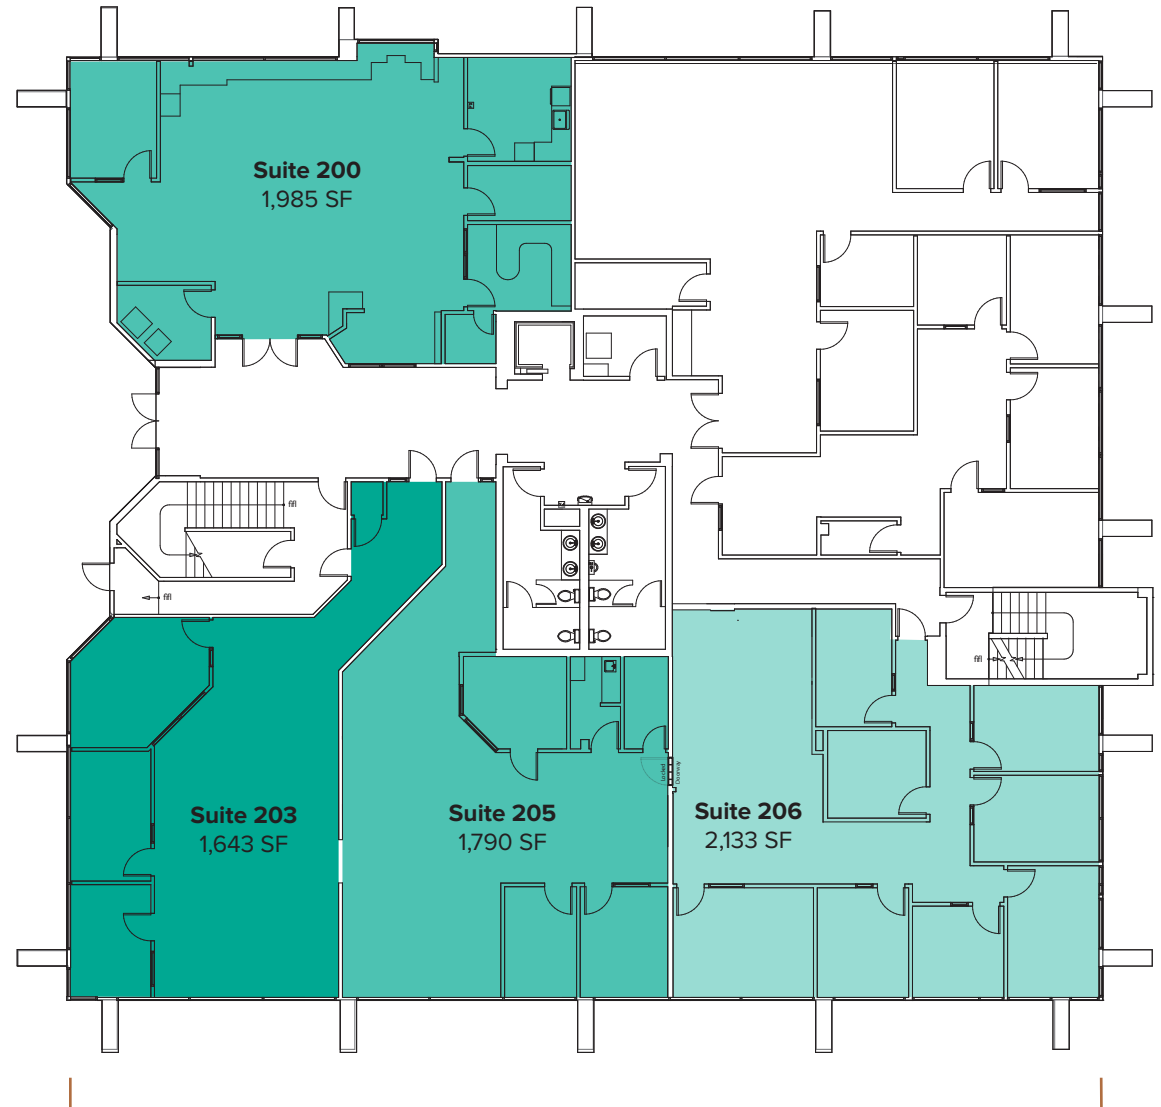

stossit@rosenharbottle.com

425.454.3030
rosenharbottle.com

PO Box 5003
Bellevue, WA 98009 - 5003

CORNER OFFICE SPACES NEAR ALDERWOOD MALL

1,091 SF - 5,566 SF Available

\$28.50/SF, Full Service

FEATURES:

- Borders Alderwood Mall & Many Restaurants & Amenities
- Exterior building signage available for leases over 3,000 SF
- Immediate Access to I-5 & I-405
- Less than 1 Mile from Lynnwood Transit Center
- Ample Parking

SECOND LEVEL FLOOR PLAN

SUITE 200

- Available now
- 1,985 SF
- \$28.50/SF, Full Service
- Office Space
- Private offices
- Break room with kitchenette
- Reception area

SUITE 203/205/206

- Available 10/1/2024
- 1,643 SF - 5,566 SF
- \$28.50/SF, Full Service
- Flexible configurations
- Private offices
- Open work space
- Break room with kitchenette

Contiguous 5,566 SF

THIRD LEVEL FLOOR PLAN (AS-IS)

SUITE 308/330

- Available now
- 3,101 SF
- \$28.50/SF, Full Service
- Endcap Office Space
- Several private offices
- 2 Conference rooms
- Open work space
- Reception area

THIRD LEVEL FLOOR PLAN (SAMPLE)

SUITE 308

- Available now
- 2,010 SF
- \$28.50/SF, Full Service
- Endcap Office Space
- 5 Private offices
- 2 Conference rooms
- Reception area

SUITE 330

- Available now
- 1,091 SF
- \$28.50/SF, Full Service
- Office Space
- 3 Private offices
- Open work space