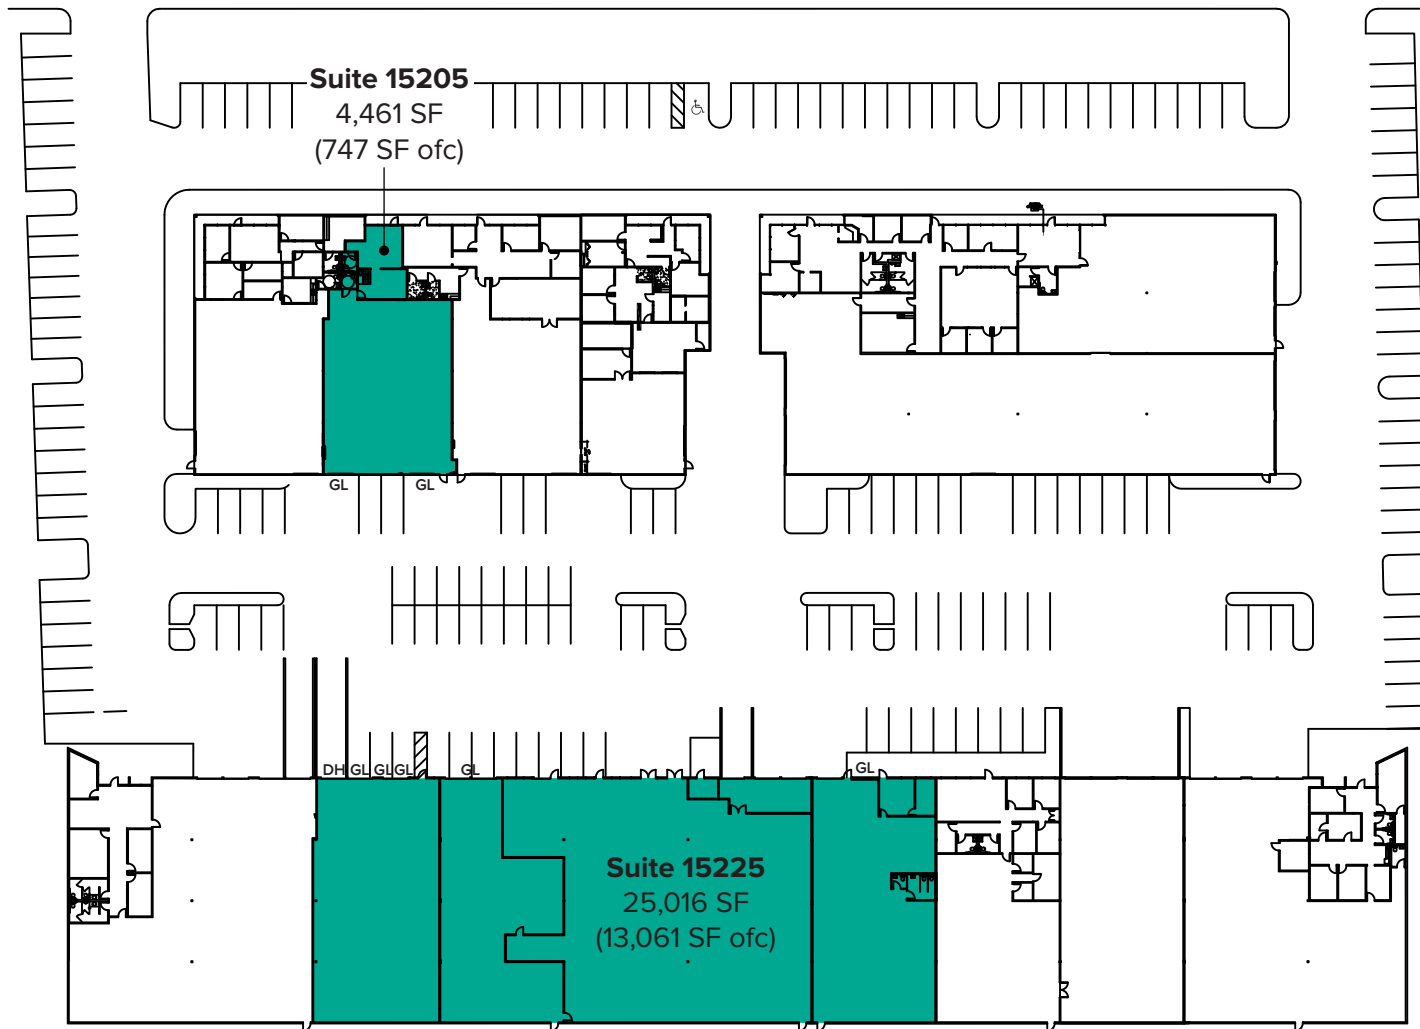

NE 95th Street

4/7/20

WILLOWS PARK I & II

15205 - 15235 NE 95th Street | Redmond, WA

ROSEN HARBOTTLE
COMMERCIAL REAL ESTATE