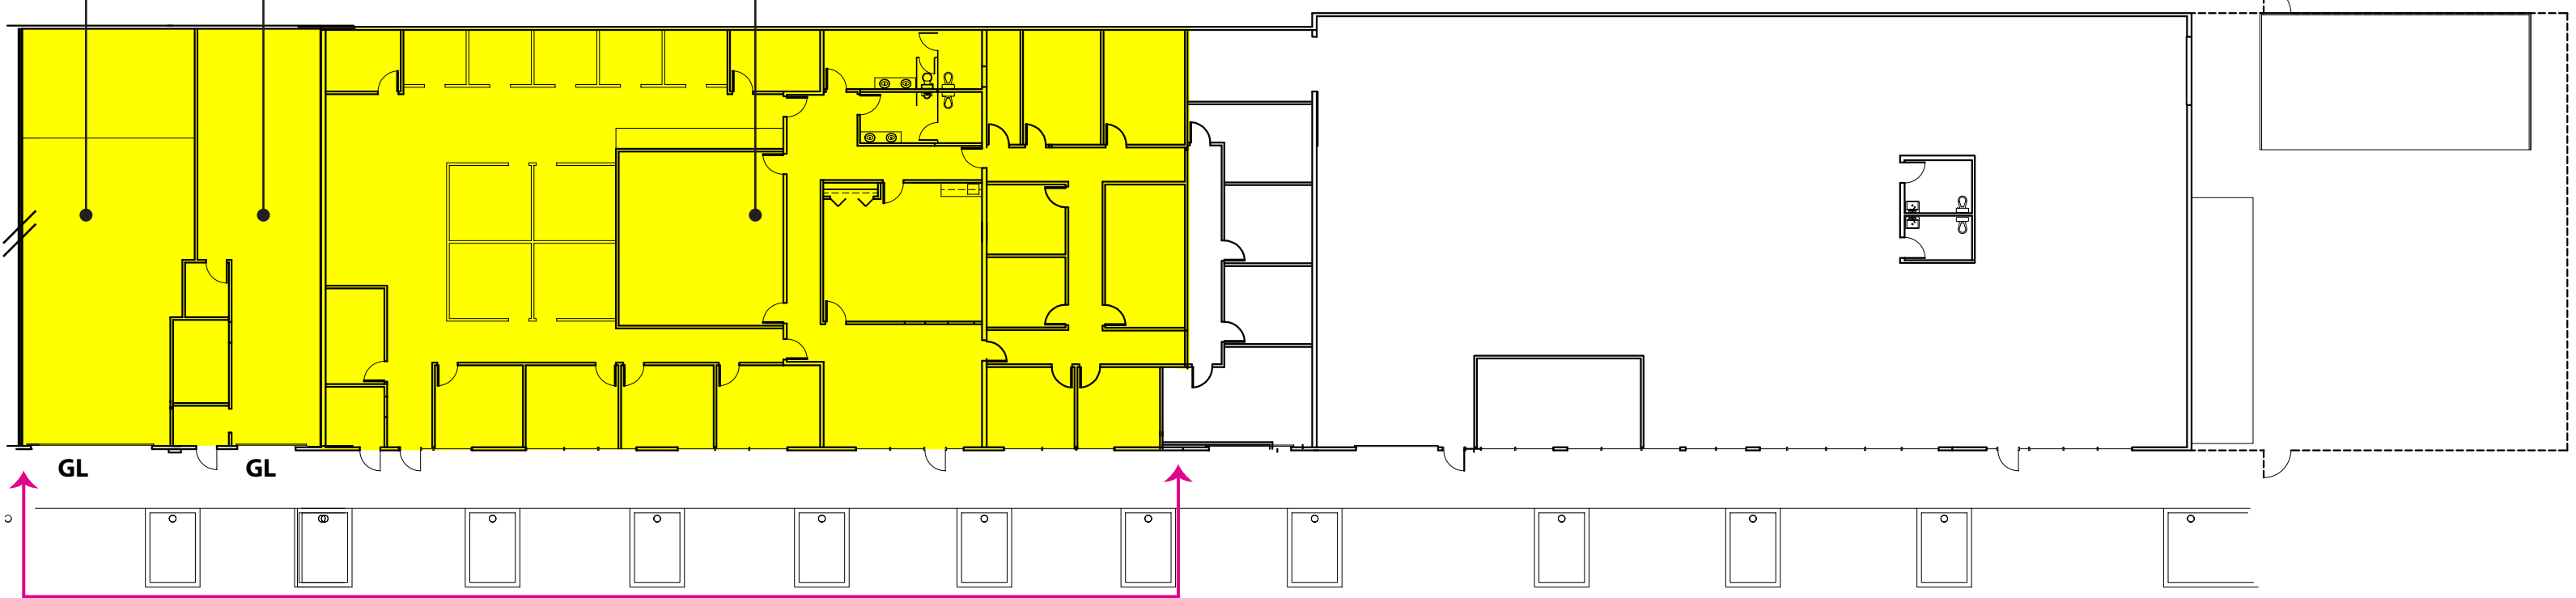

**SUITE D-116**  
1,552 SF

**SUITE D-118**  
1,203 SF  
(170 SF Office)

**SUITE D-132**  
8,010 SF Office

**Contiguous: 10,765 SF (8,180 SF Office)**

 **BUILDING D ~ NORTH END**

 **BUILDING D ~ SOUTH END**