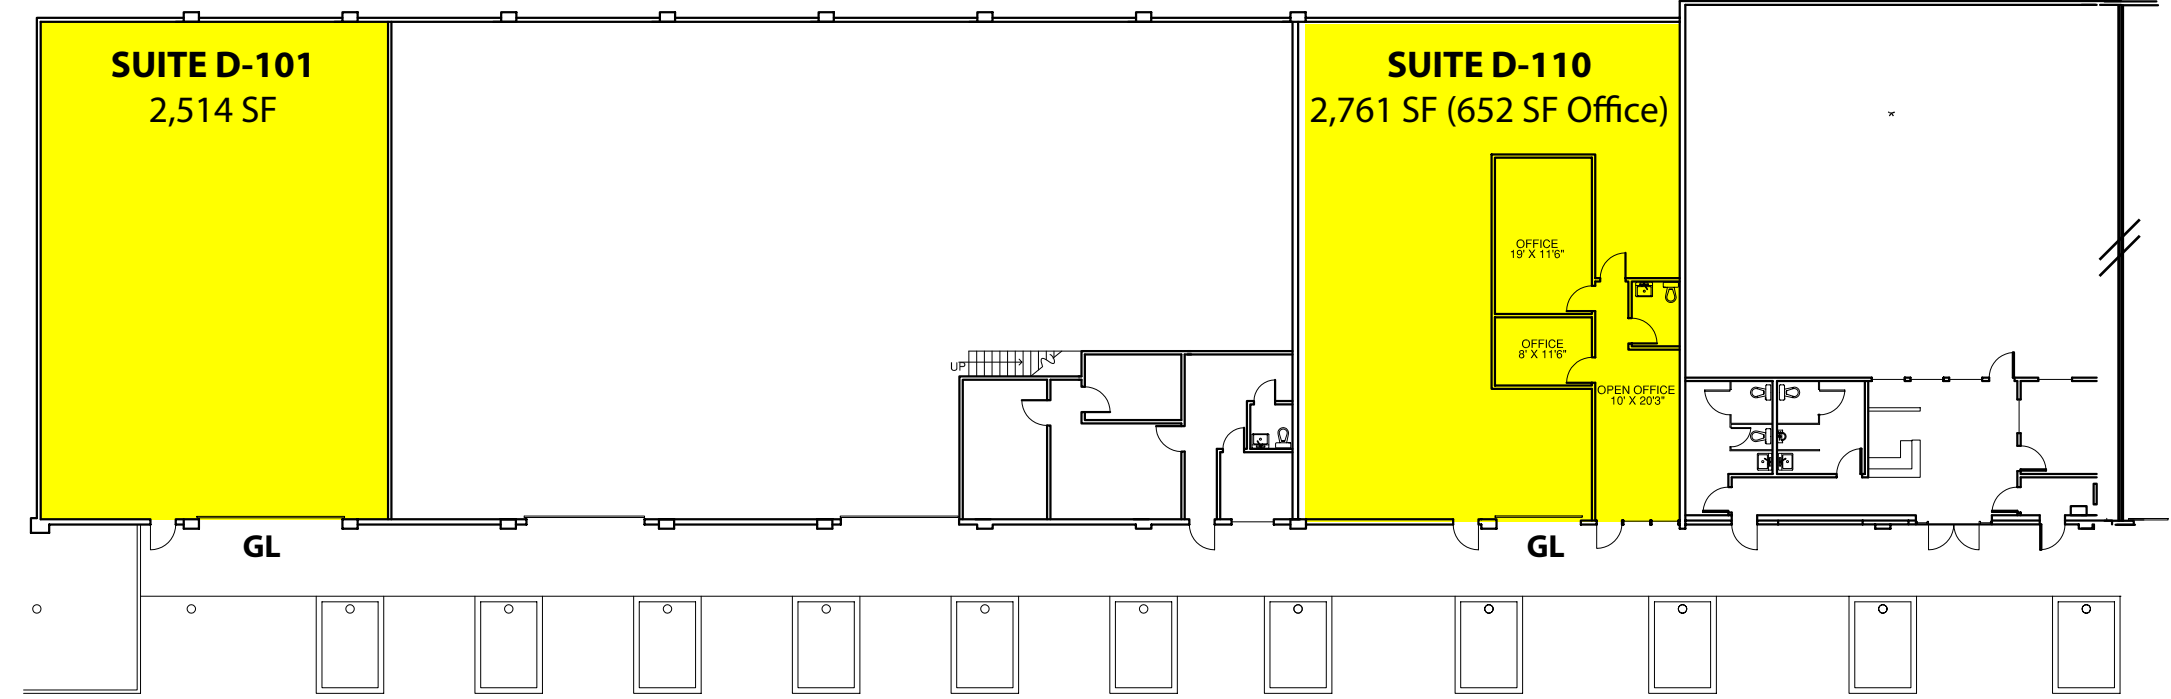

**SUITE D-116**  
1,552 SF

**SUITE D-118**  
1,203 SF  
(170 SF Office)

**SUITE D-132**  
8,010 SF Office

**Contiguous: 10,765 SF (8,180 SF Office)**

 **BUILDING D ~ NORTH END**

 **BUILDING D ~ SOUTH END**