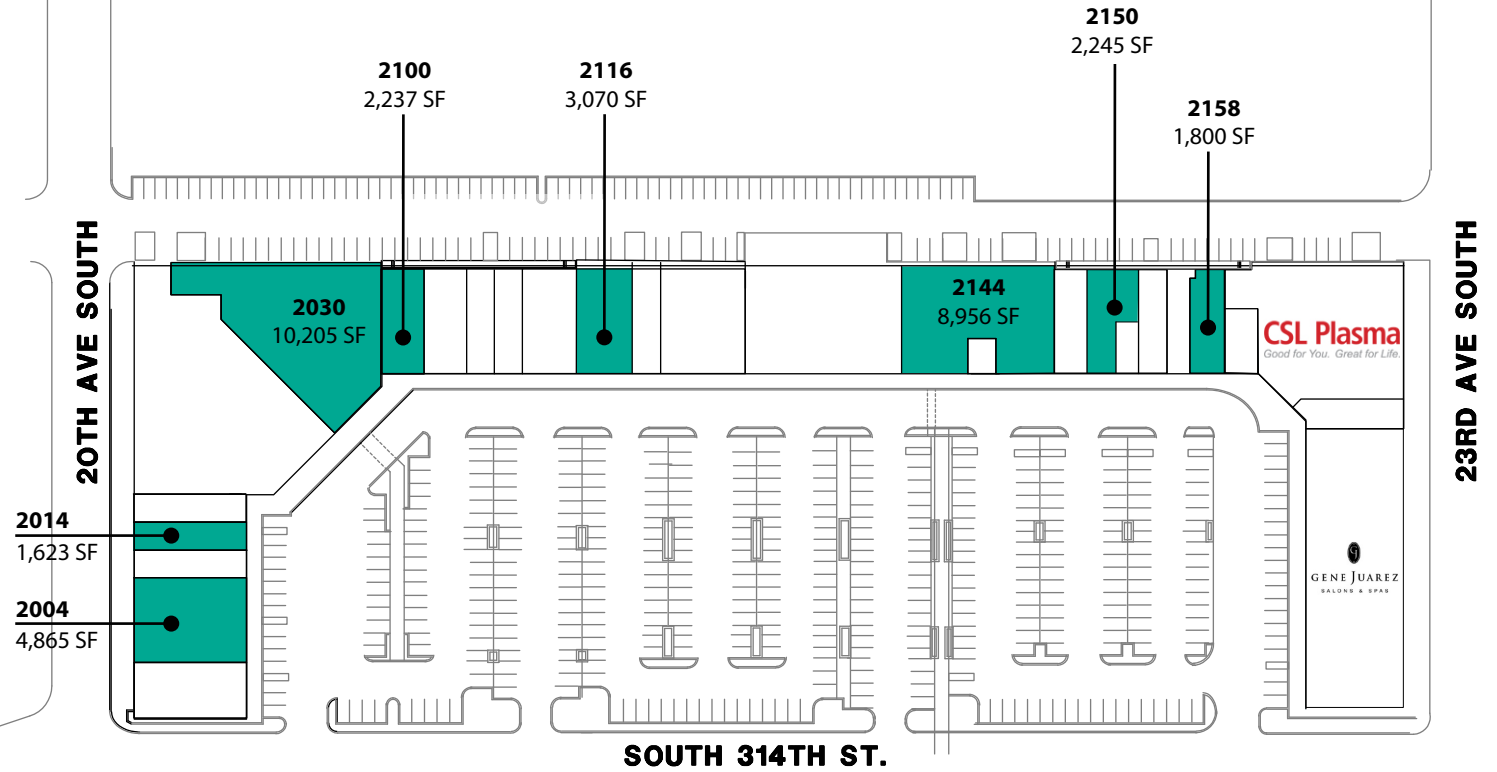

SOUTH 312TH ST.

Federal Way Performing Arts  
and Events Center

Federal Way  
Transit Center

# HILLSIDE PLAZA SHOPPING CENTER

2000-2222 S 314th Street | Federal Way, WA 98003

**ROSEN HARBOTTLE**  
COMMERCIAL REAL ESTATE