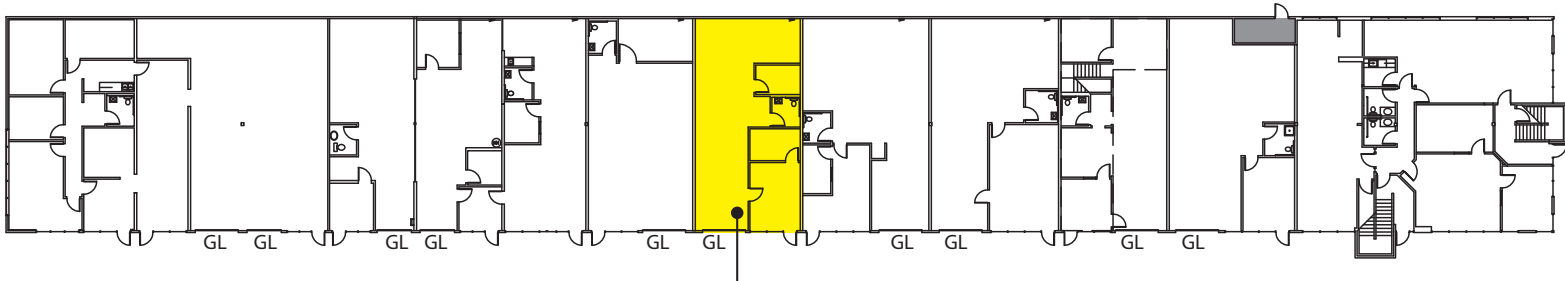

LYNNWOOD BUSINESS CENTER

19231 36th Avenue W, Lynnwood, WA 98036

Suite I
1,260 SF (444 SF ofc)

Suite I: 1,260 SF (444 SF ofc)

Rosen-Harbottle Commercial Real Estate | P.O. Box 5003 Bellevue, WA 98009-5003
phone: (425) 454-3030 fax: (425) 454-6705 | www.rosenharbottle.com