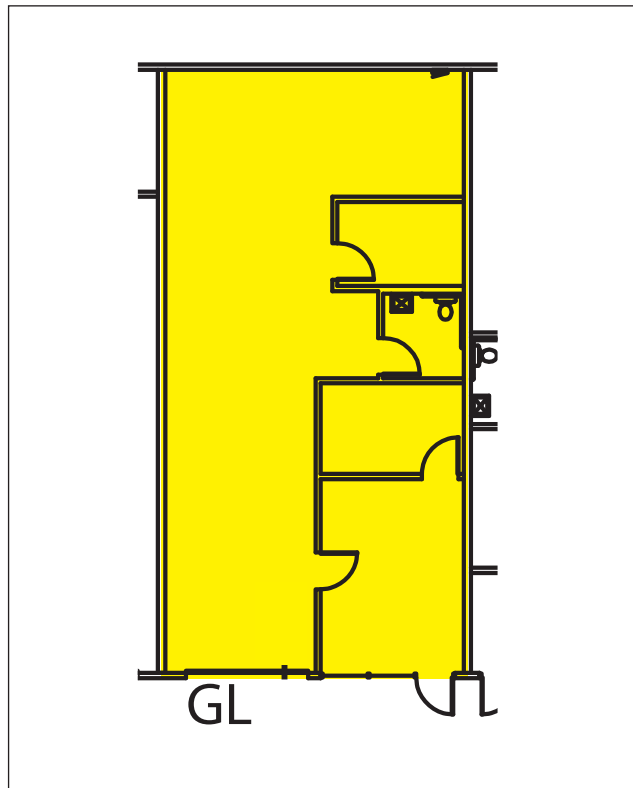

LYNNWOOD BUSINESS CENTER

19231 36th Avenue W, Lynnwood, WA 98036

Suite I
1,260 SF (444 SF ofc)

Suite I: 1,260 SF (444 SF ofc)

Rosen-Harbottle Commercial Real Estate | P.O. Box 5003 Bellevue, WA 98009-5003
phone: (425) 454-3030 fax: (425) 454-6705 | www.rosenharbottle.com