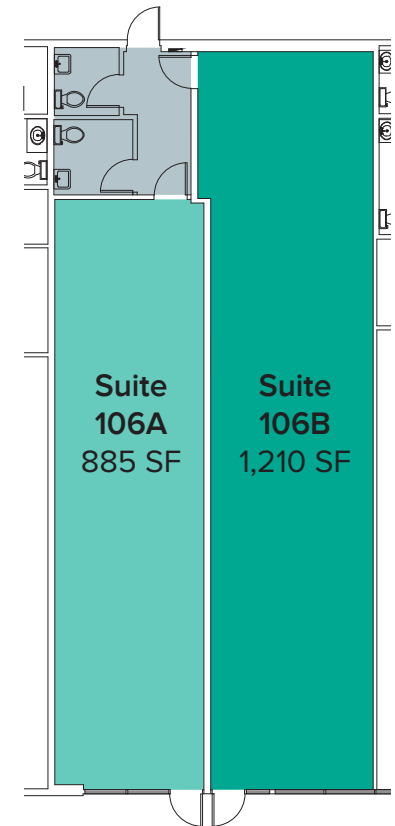

SITE PLAN

Suite	Rate	Square Feet	Notes
100	\$14.00 - \$18.00/SF, NNN	1,649 SF - 4,357 SF	Immediately Adjacent to Marshalls. Divisible Space. Available now.
106	\$18.00/SF, NNN	885 SF - 2,095 SF	Brand New Vanilla Shell Finishes (lighting, ceiling grid, ADA Restrooms). Divisible Space. Available now.

SUITE 100 FLOOR PLAN

SUITE FEATURES:

- Available Now
- 1,649 SF - 4,357 SF
- \$14.00 - \$18.00/SF, NNN
- Retail Space
- Back Storage Room
- 2 Restrooms
- Space is divisible
- Immediately adjacent to Marshall's

AS-IS FLOOR PLAN

SAMPLE FLOOR PLAN

SUITE 106 FLOOR PLAN

SUITE FEATURES:

- Available Now
- 885 SF - 2,095 SF
- \$18.00/SF, NNN
- 2 Restrooms
- Space is divisible

AS-IS FLOOR PLAN

SAMPLE FLOOR PLAN

LOCATION MAP