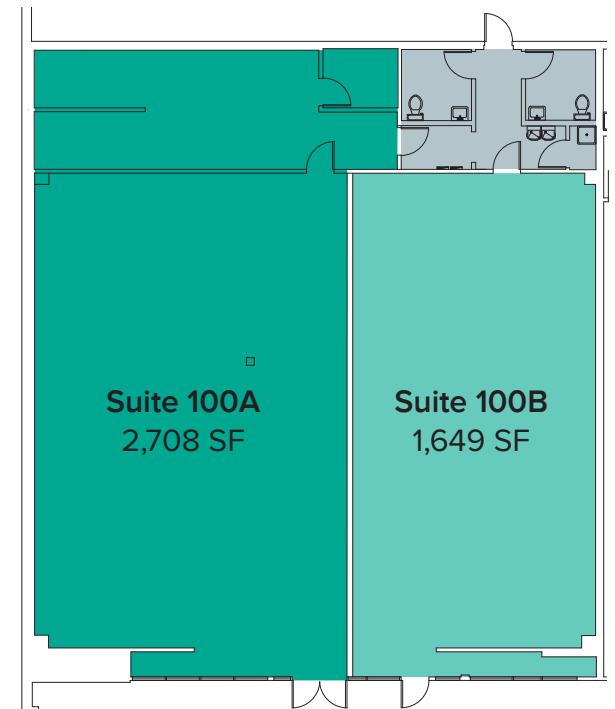

SITE PLAN

Suite	Rate	Square Feet	Notes
100	\$14.00 - \$18.00/SF, NNN	1,649 SF - 4,357 SF	Immediately Adjacent to Marshalls. Divisible Space. Available now.
106	\$18.00/SF, NNN	885 SF - 2,095 SF	Brand New Vanilla Shell Finishes (lighting, ceiling grid, ADA Restrooms). Divisible Space. Available now.

SUITE 100 FLOOR PLAN

SUITE FEATURES:

- Available Now
- 1,649 SF - 4,357 SF
- \$14.00 - \$18.00/SF, NNN
- Retail Space
- Back Storage Room
- 2 Restrooms
- Space is divisible
- Immediately adjacent to Marshall's

AS-IS FLOOR PLAN

SAMPLE FLOOR PLAN

SUITE 106 FLOOR PLAN

SUITE FEATURES:

- Available Now
- 885 SF - 2,095 SF
- \$18.00/SF, NNN
- 2 Restrooms
- Space is divisible

AS-IS FLOOR PLAN

SAMPLE FLOOR PLAN

LOCATION MAP