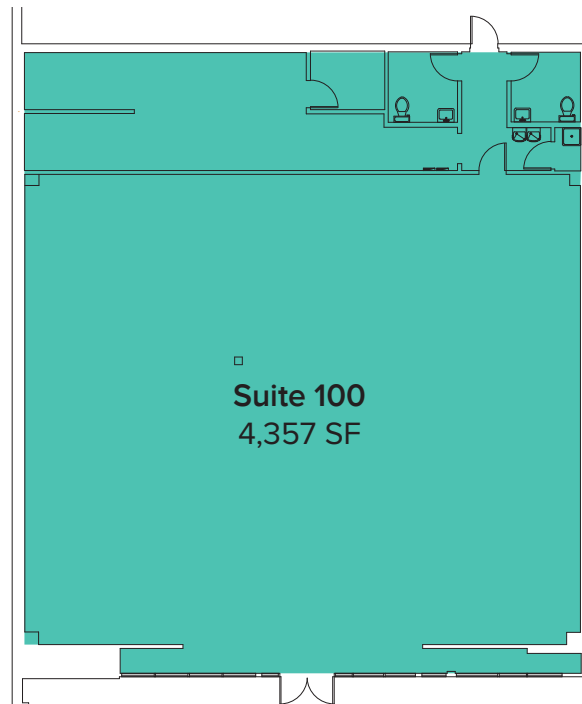

SITE PLAN

Suite	Rate	Square Feet	Notes
100	\$14.00 - \$18.00/SF, NNN	1,649 SF - 4,357 SF	Immediately Adjacent to Marshalls. Divisible Space. Available now.
106	\$18.00/SF, NNN	885 SF - 2,095 SF	Brand New Vanilla Shell Finishes (lighting, ceiling grid, ADA Restrooms). Divisible Space. Available now.

SUITE 100 FLOOR PLAN

SUITE FEATURES:

- Available Now
- 1,649 SF - 4,357 SF
- \$14.00 - \$18.00/SF, NNN
- Retail Space
- Back Storage Room
- 2 Restrooms
- Space is divisible
- Immediately adjacent to Marshall's

AS-IS FLOOR PLAN

SAMPLE FLOOR PLAN

SUITE 106 FLOOR PLAN

SUITE FEATURES:

- Available Now
- 885 SF - 2,095 SF
- \$18.00/SF, NNN
- 2 Restrooms
- Space is divisible

AS-IS FLOOR PLAN

SAMPLE FLOOR PLAN

LOCATION MAP