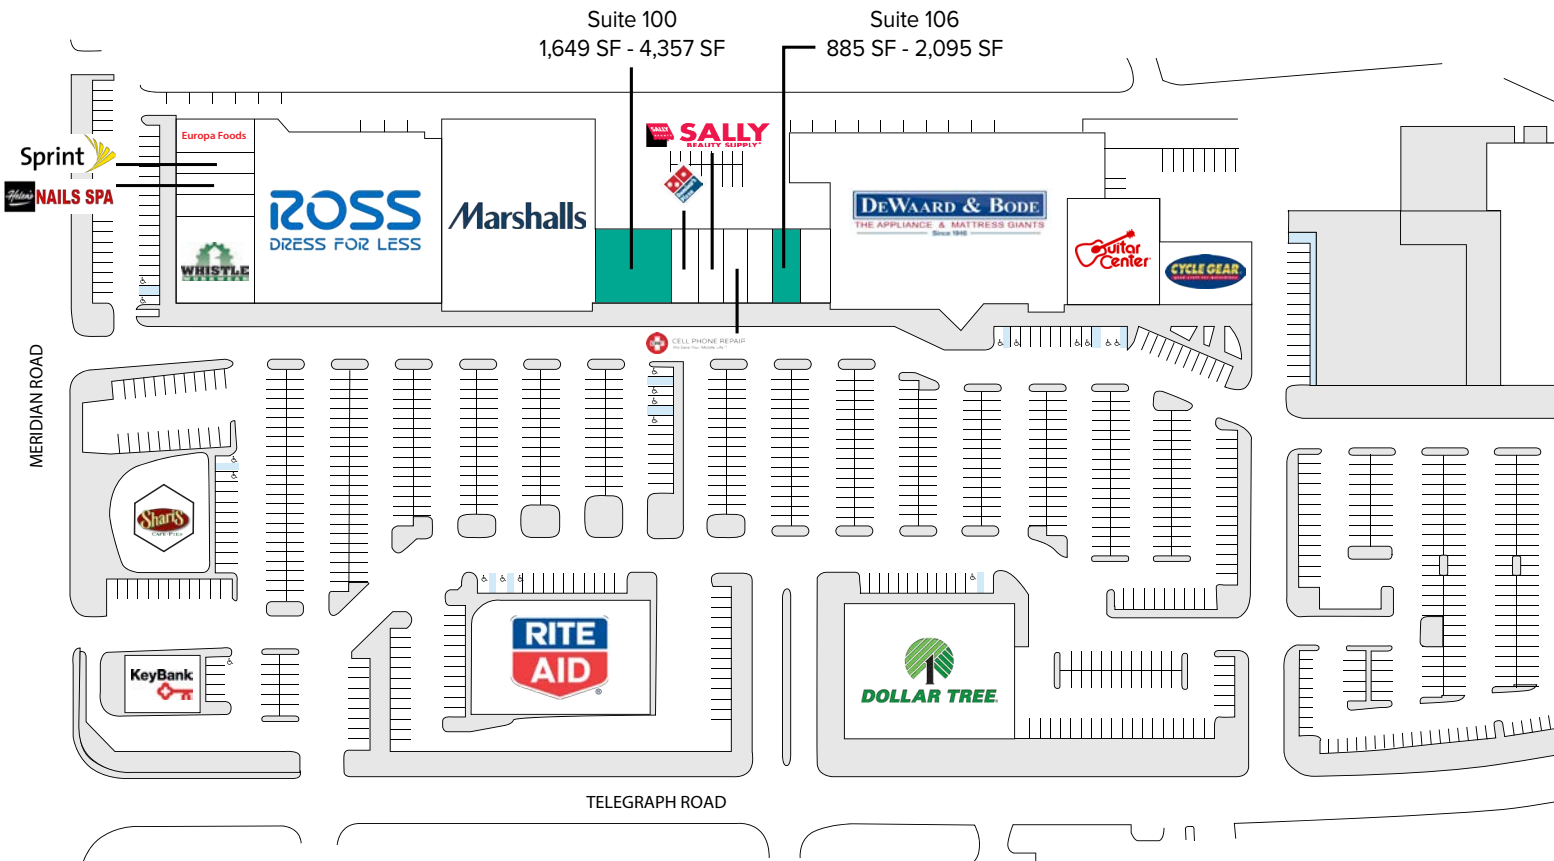

885 SF - 4,357 SF Available

PROPERTY FEATURES:

- Highest Traffic Intersection in Bellingham
- National Tenant Mix: Home Depot, Marshall's, Ross, Rite Aid, Dollar Tree, Guitar Center & More
- Adjacent to Bellis Fair Mall & WinCo
- Immediate Access to I-5
- Ample Parking

SITE PLAN

Suite	Rate	Square Feet	Notes
100	\$14.00 - \$18.00/SF, NNN	1,649 SF - 4,357 SF	Immediately Adjacent to Marshalls. Divisible Space. Available now.
106	\$18.00/SF, NNN	885 SF - 2,095 SF	Brand New Vanilla Shell Finishes (lighting, ceiling grid, ADA Restrooms). Divisible Space. Available now.