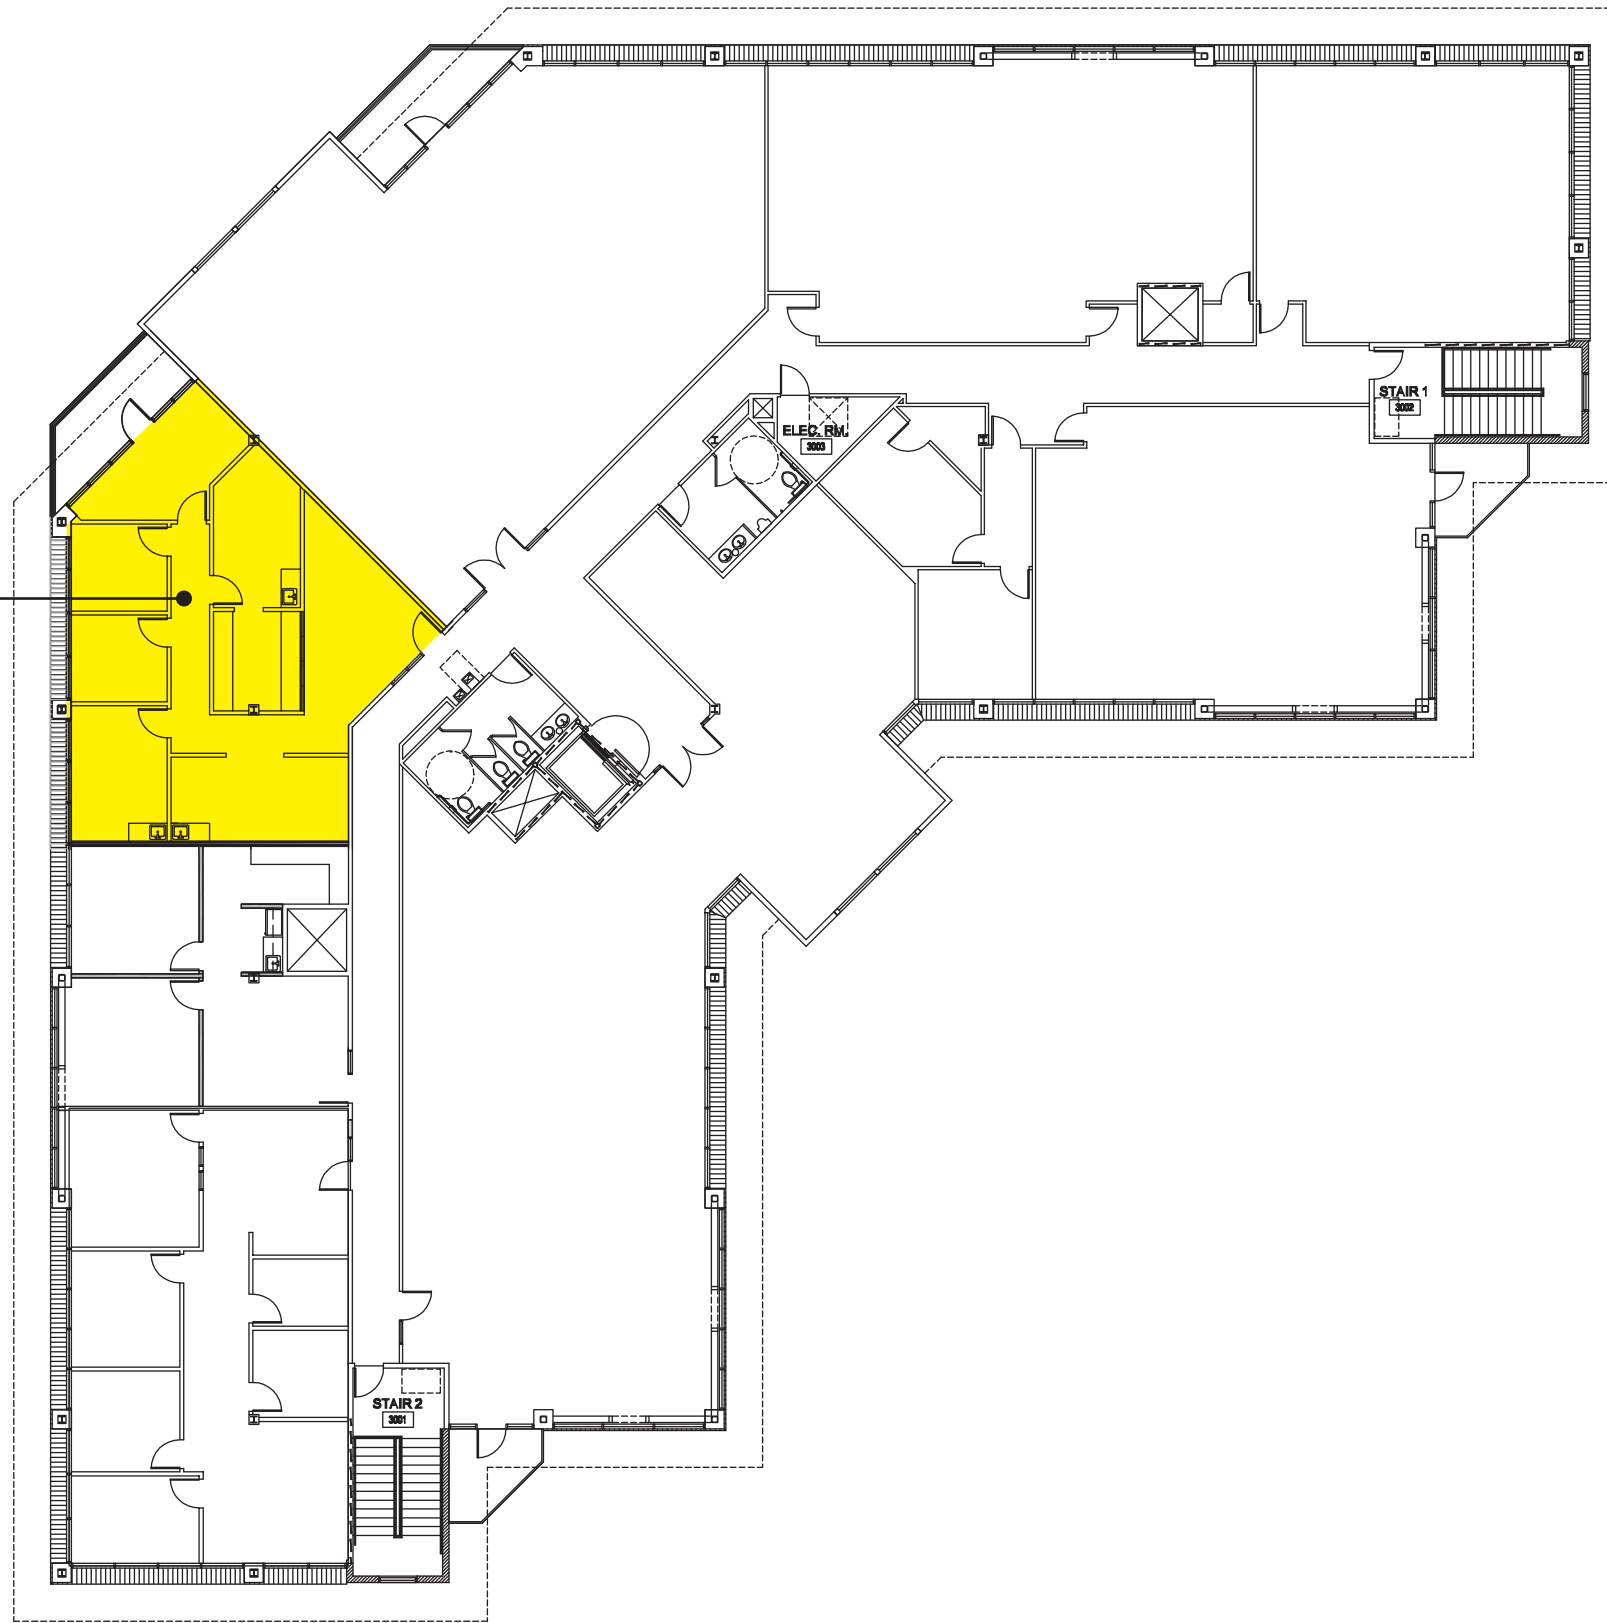

**Suite 342**  
1,633 SF

**3RD FLOOR PLAN**

SCALE: 1" = 20'-0"

**LAKE TYE OFFICE BUILDING**  
MONROE, WA