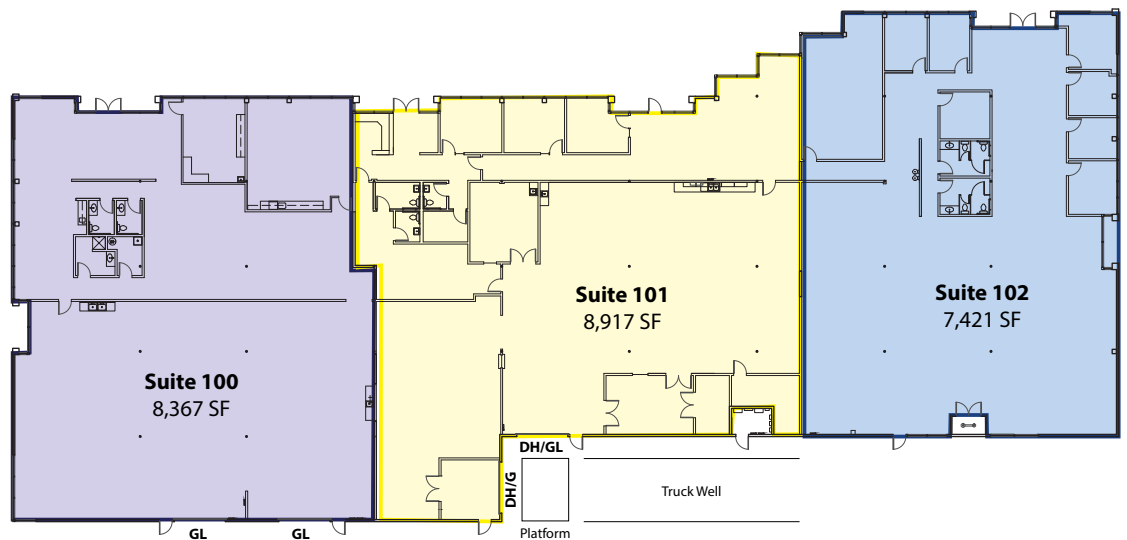

RH North Creek Business Center

11810 & 11818 North Creek Parkway N, Bothell, WA 98011

Building 2- Tech/Assembly Build Out

EXISTING

OPTION A

OPTION B

Rosen~Harbottle Commercial Real Estate | P.O. Box 5003 Bellevue, WA 98009-5003
phone: (425) 454-3030 fax: (425) 454-6705 | www.rosenharbottle.com