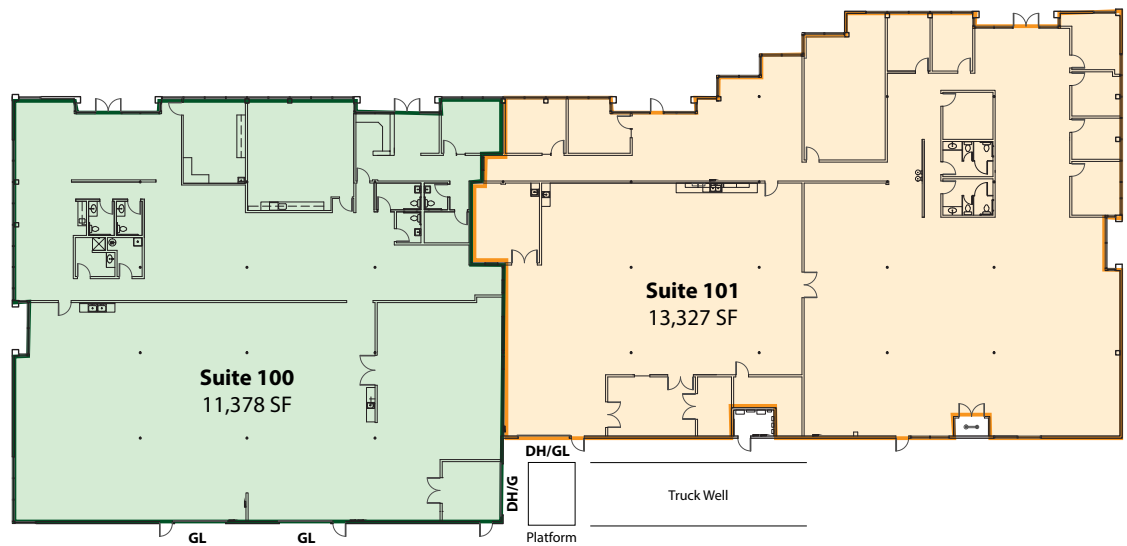

RH North Creek Business Center

11810 & 11818 North Creek Parkway N, Bothell, WA 98011

Building 2- Tech/Assembly Build Out

EXISTING

OPTION A

OPTION B

Rosen~Harbottle Commercial Real Estate | P.O. Box 5003 Bellevue, WA 98009-5003
phone: (425) 454-3030 fax: (425) 454-6705 | www.rosenharbottle.com