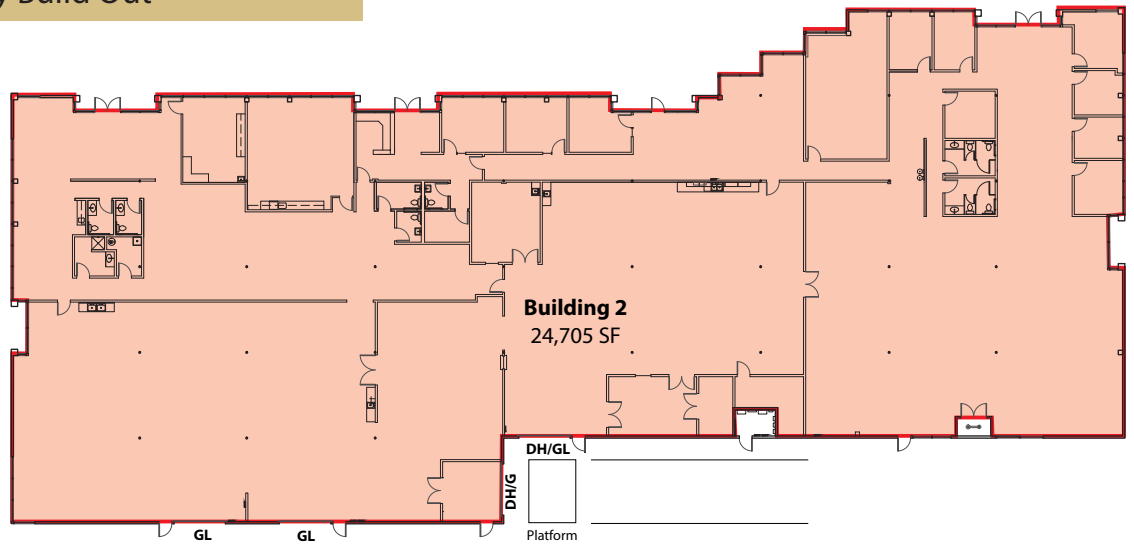

RH North Creek Business Center

11810 & 11818 North Creek Parkway N, Bothell, WA 98011

Building 2- Tech/Assembly Build Out

EXISTING

OPTION A

OPTION B

Rosen~Harbottle Commercial Real Estate | P.O. Box 5003 Bellevue, WA 98009-5003
phone: (425) 454-3030 fax: (425) 454-6705 | www.rosenharbottle.com