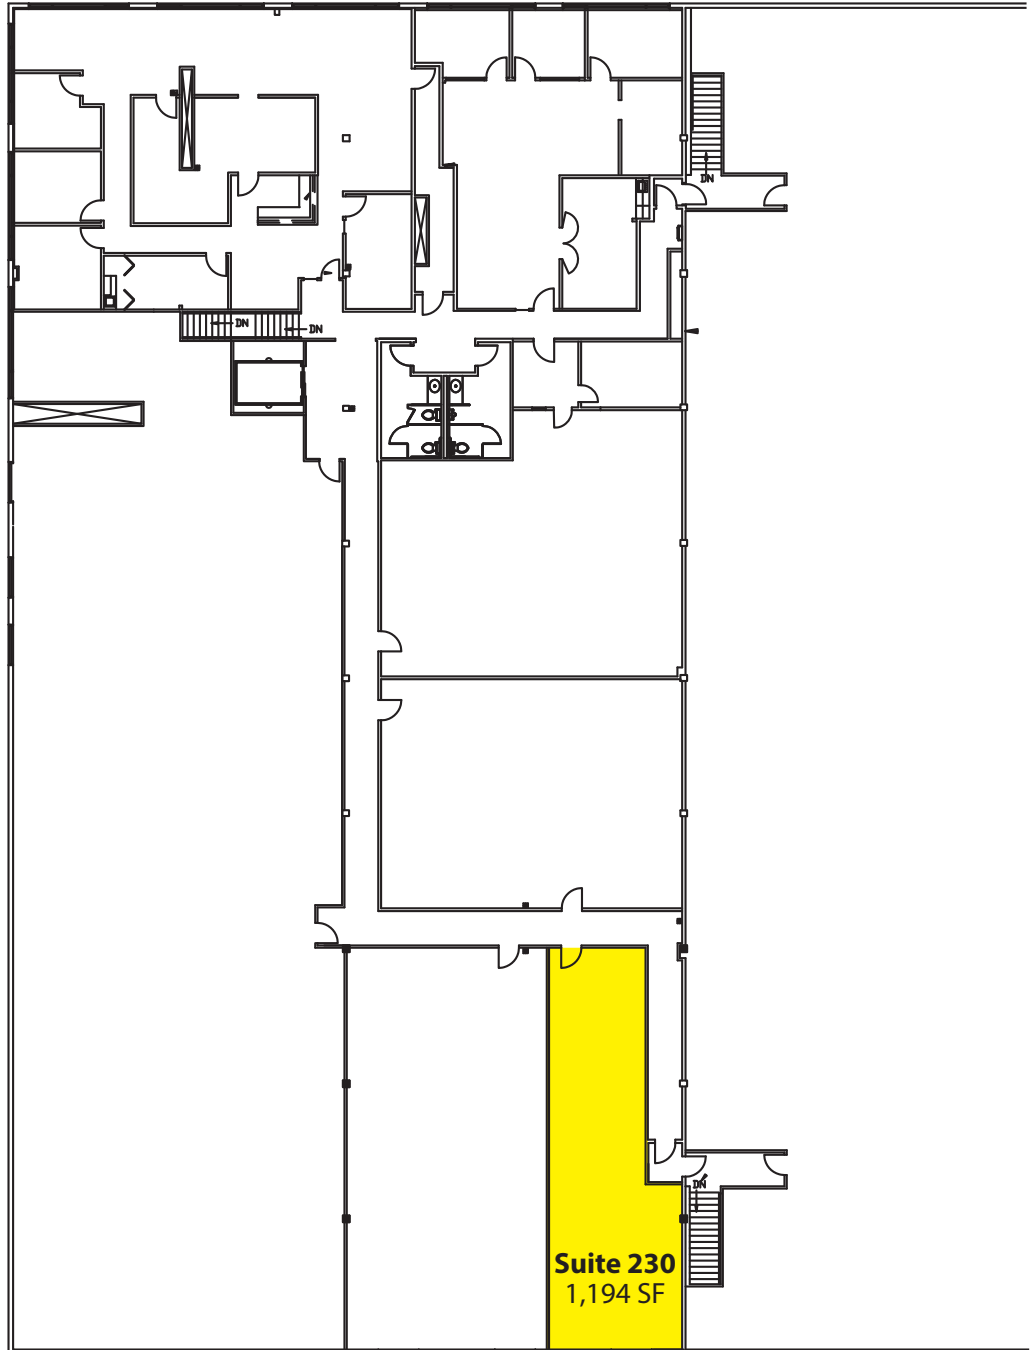

BEAR CREEK PLAZA

19011 Woodinville-Snohomish Road NE, Woodinville, WA 98072

SECOND FLOOR

Suite 230 - 1,194 SF

- Open Space
- Good Natural Light
- High Ceilings with Exposed Beams

Rosen~Harbottle Commercial Real Estate | P.O. Box 5003 Bellevue, WA 98009-5003
phone: (425) 454-3030 fax: (425) 454-6705 | www.rosenharbottle.com