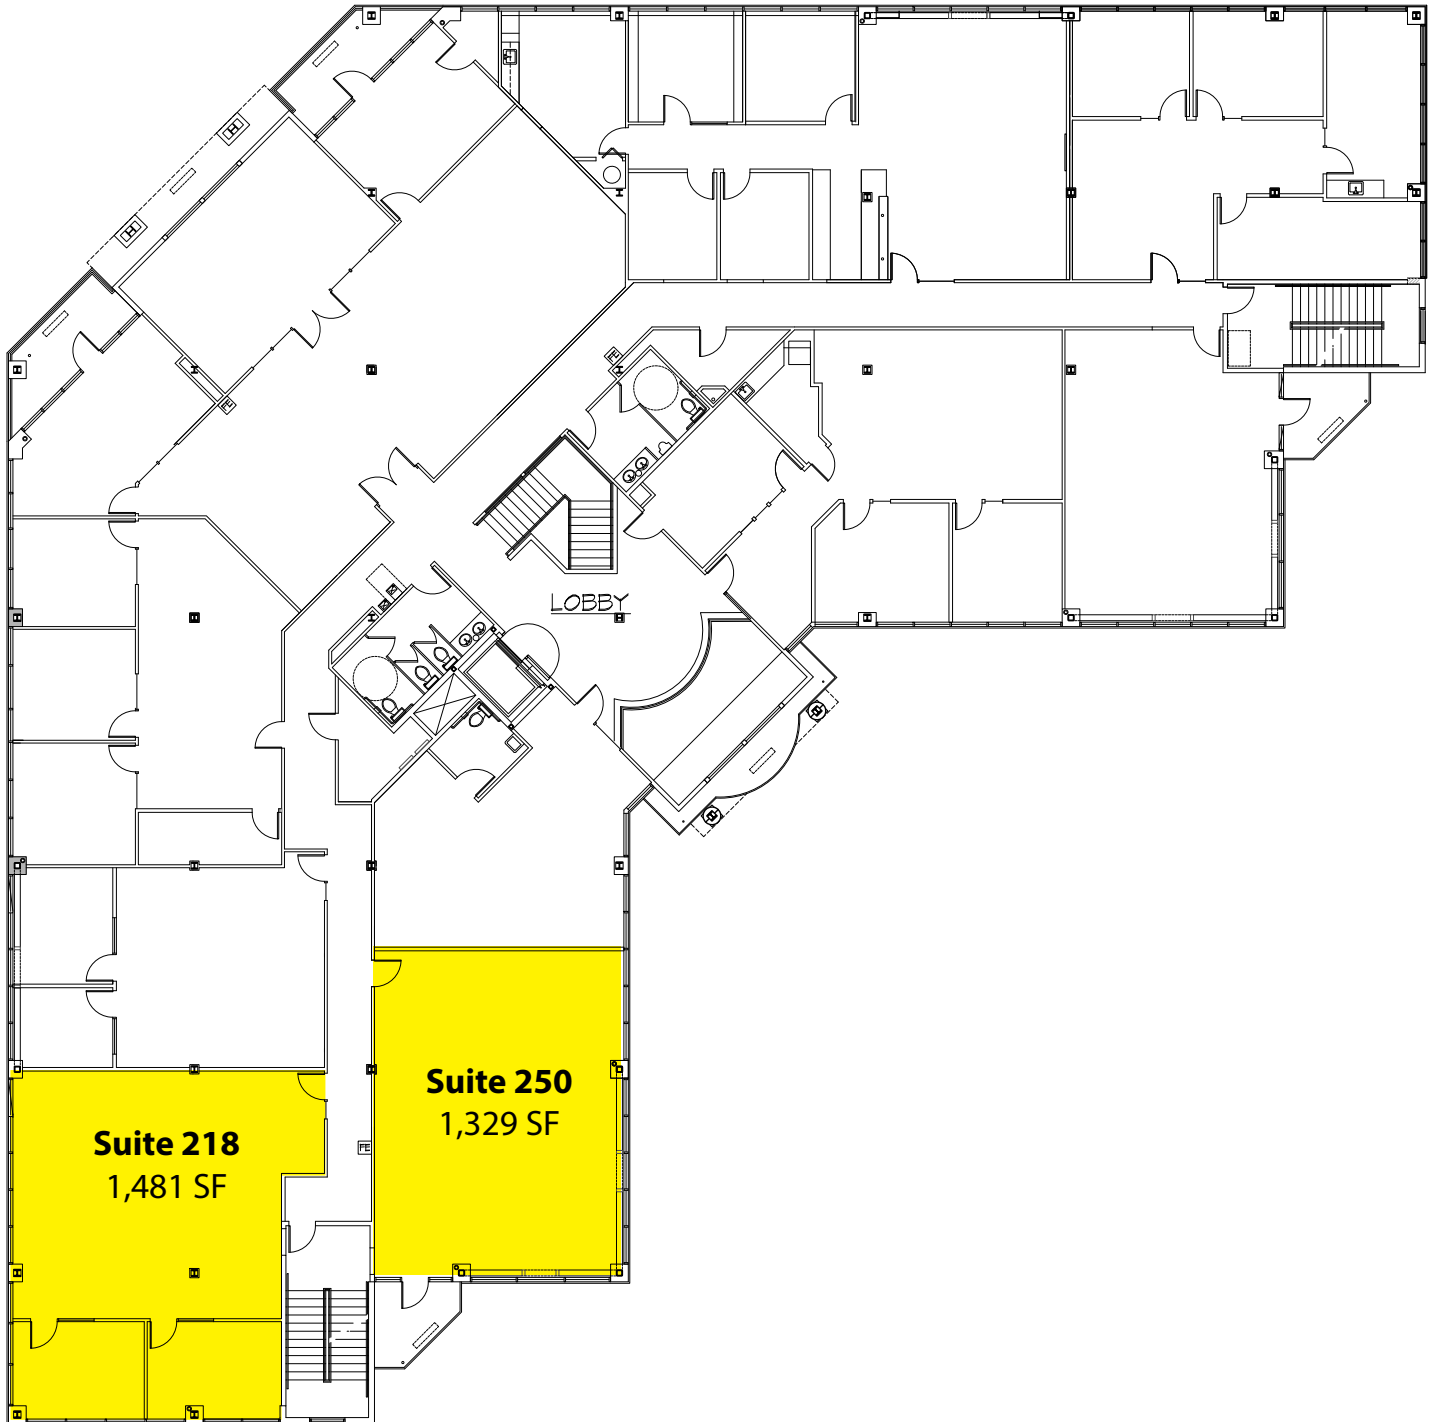

LAKE TYE BUILDING

14090 Fryeland Boulevard, Monroe, WA 98272

Second Floor - Office

Rosen~Harbottle Commercial Real Estate | P.O. Box 5003 Bellevue, WA 98009-5003
phone: (425) 454-3030 fax: (425) 454-6705 | www.rosenharbottle.com

The information provided has been obtained from sources believed reliable. While we do not doubt its accuracy, we have not verified and make no guarantee, warranty or representation about it. It is your sole responsibility to independently confirm its accuracy and completeness.