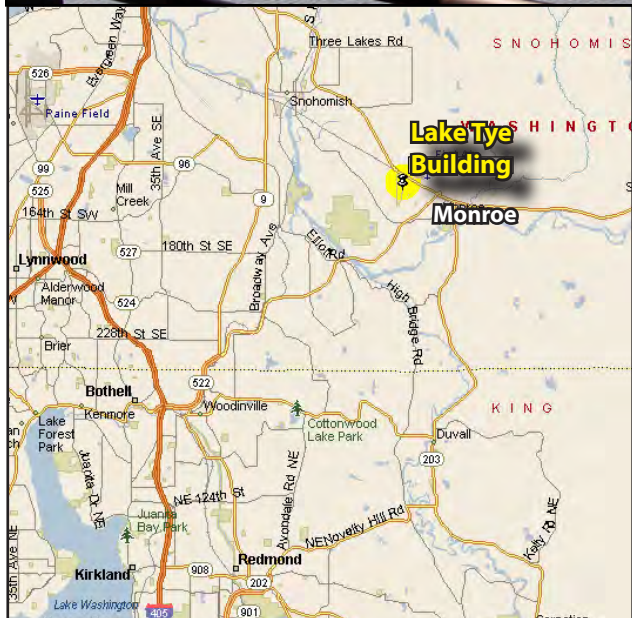

# LAKE TYE BUILDING

14090 Fryeland Boulevard, Monroe, WA 98272

**LAST  
Spaces!**

Lake Front View

# LAKE TYE BUILDING

14090 Fryeland Boulevard, Monroe, WA 98272