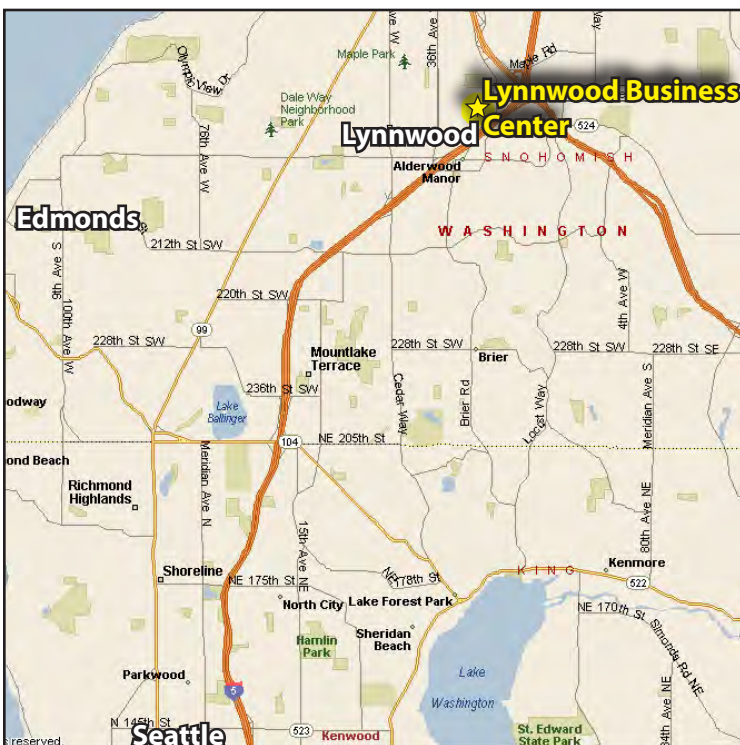

LYNNWOOD BUSINESS CENTER

19231 36th Avenue W, Lynnwood, WA 98036

For more information, contact:

**ROSEN-HARBOTTLE
COMMERCIAL REAL ESTATE**

Caleb Farnworth, CCIM

(425) 289-2235

calebf@rosenharbottle.com

www.rosenharbottle.com

Rosen-Harbottle Commercial Real Estate | P.O. Box 5003 Bellevue, WA 98009-5003
phone: (425) 454-3030 fax: (425) 454-6705 | www.rosenharbottle.com

The information provided has been obtained from sources believed reliable. While we do not doubt its accuracy, we have not verified and make no guarantee, warranty or representation about it. It is your sole responsibility to independently confirm its accuracy and completeness.