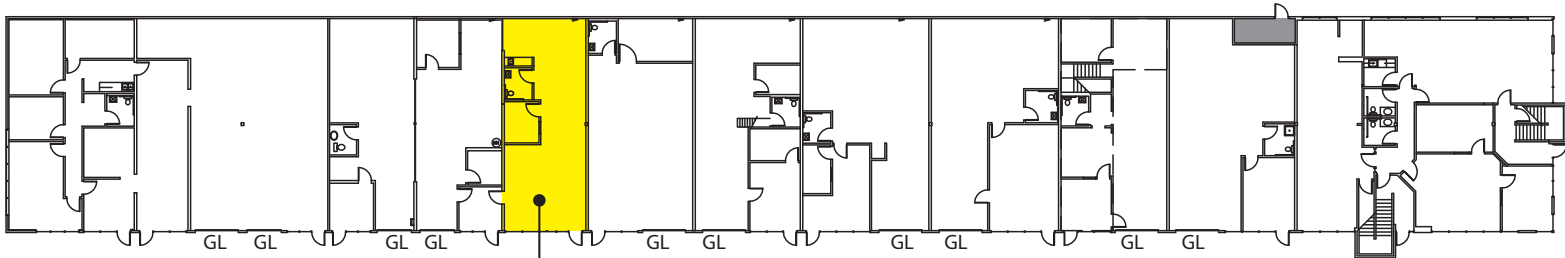

LYNNWOOD BUSINESS CENTER

19231 36th Avenue W, Lynnwood, WA 98036

Suite K
1,000 SF

Suite K: 1,000 SF Total

Rosen-Harbottle Commercial Real Estate | P.O. Box 5003 Bellevue, WA 98009-5003
phone: (425) 454-3030 fax: (425) 454-6705 | www.rosenharbottle.com