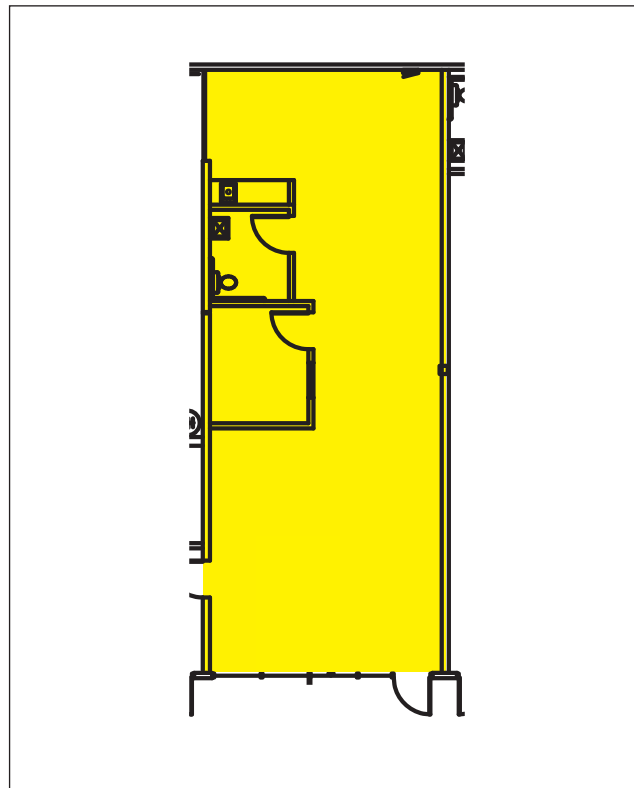

LYNNWOOD BUSINESS CENTER

19231 36th Avenue W, Lynnwood, WA 98036

Suite K
1,000 SF

Suite K: 1,000 SF Total

Rosen-Harbottle Commercial Real Estate | P.O. Box 5003 Bellevue, WA 98009-5003
phone: (425) 454-3030 fax: (425) 454-6705 | www.rosenharbottle.com