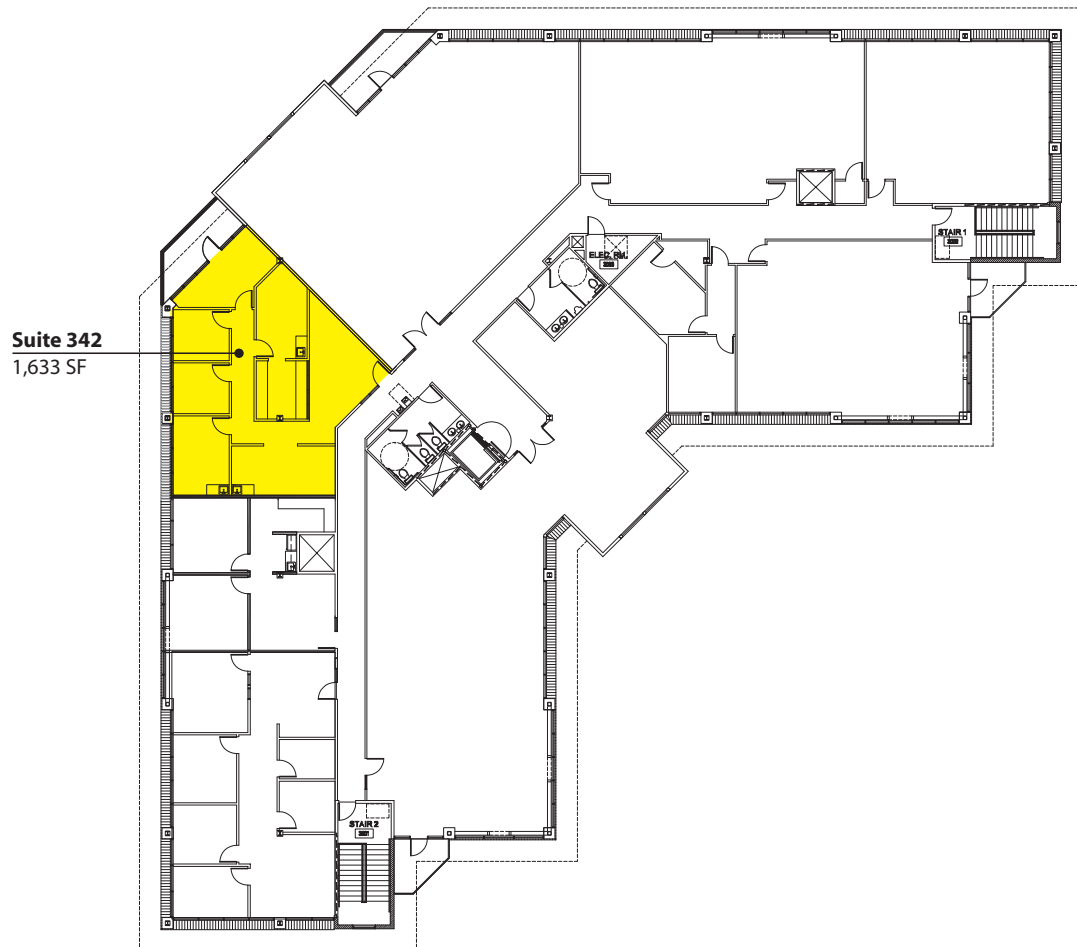

Rosen~Harbottle Commercial Real Estate | P.O. Box 5003 Bellevue, WA 98009-5003
phone: (425) 454-3030 fax: (425) 454-6705 | www.rosenharbottle.com

The information provided has been obtained from sources believed reliable. While we do not doubt its accuracy, we have not verified and make no guarantee, warranty or representation about it. It is your sole responsibility to independently confirm its accuracy and completeness.