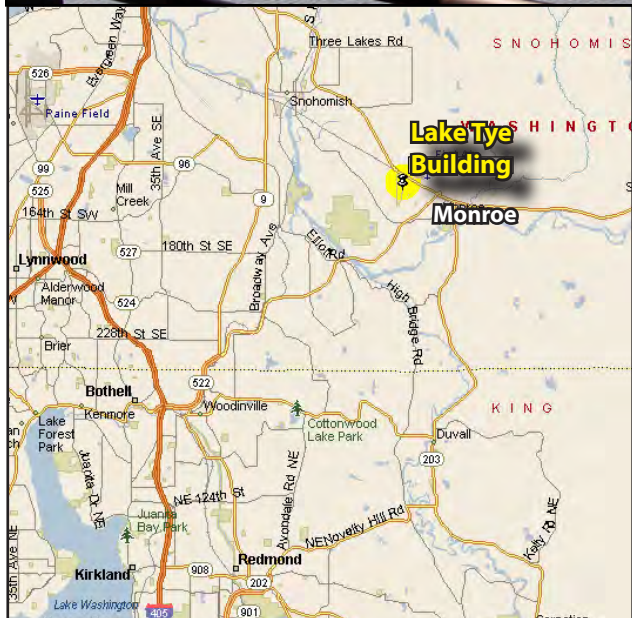

LAKE TYE BUILDING

14090 Fryeland Boulevard, Monroe, WA 98272

Rosen | Harbottle

Commercial Real Estate

P.O. Box 5003, Bellevue, WA 98009-5003

(425) 454-3030 Phone (425) 454-6705 Fax

www.rosenharbottle.com