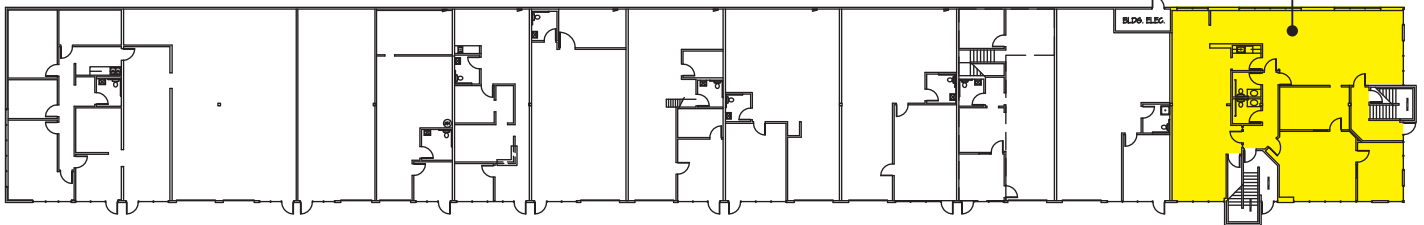

FLOOR PLAN

Suite B/D
1,879 SF - 3,079 SF

SITE PLAN

Suite B/D
1,879 SF - 3,079 SF

Rosen-Harbottle Commercial Real Estate | P.O. Box 5003 Bellevue, WA 98009-5003
phone: (425) 454-3030 fax: (425) 454-6705 | www.rosenharbottle.com