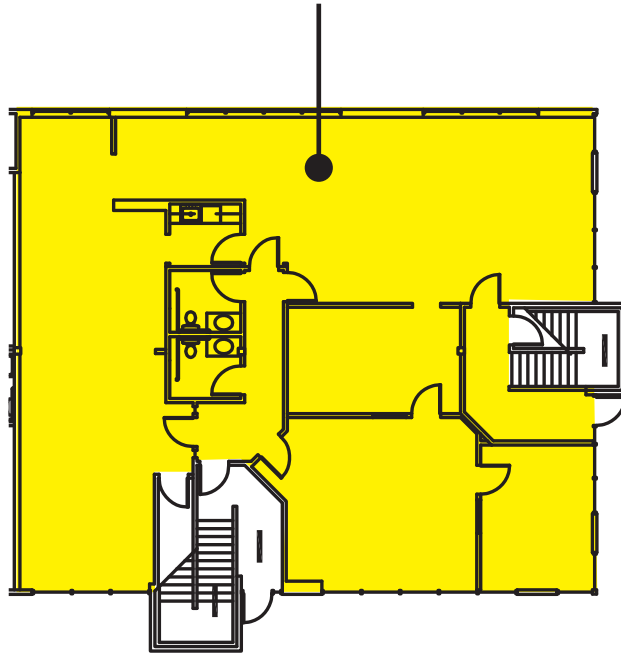

FLOOR PLAN

Suite B/D
1,879 SF - 3,079 SF

SITE PLAN

Suite B/D
1,879 SF - 3,079 SF

Rosen-Harbottle Commercial Real Estate | P.O. Box 5003 Bellevue, WA 98009-5003
phone: (425) 454-3030 fax: (425) 454-6705 | www.rosenharbottle.com