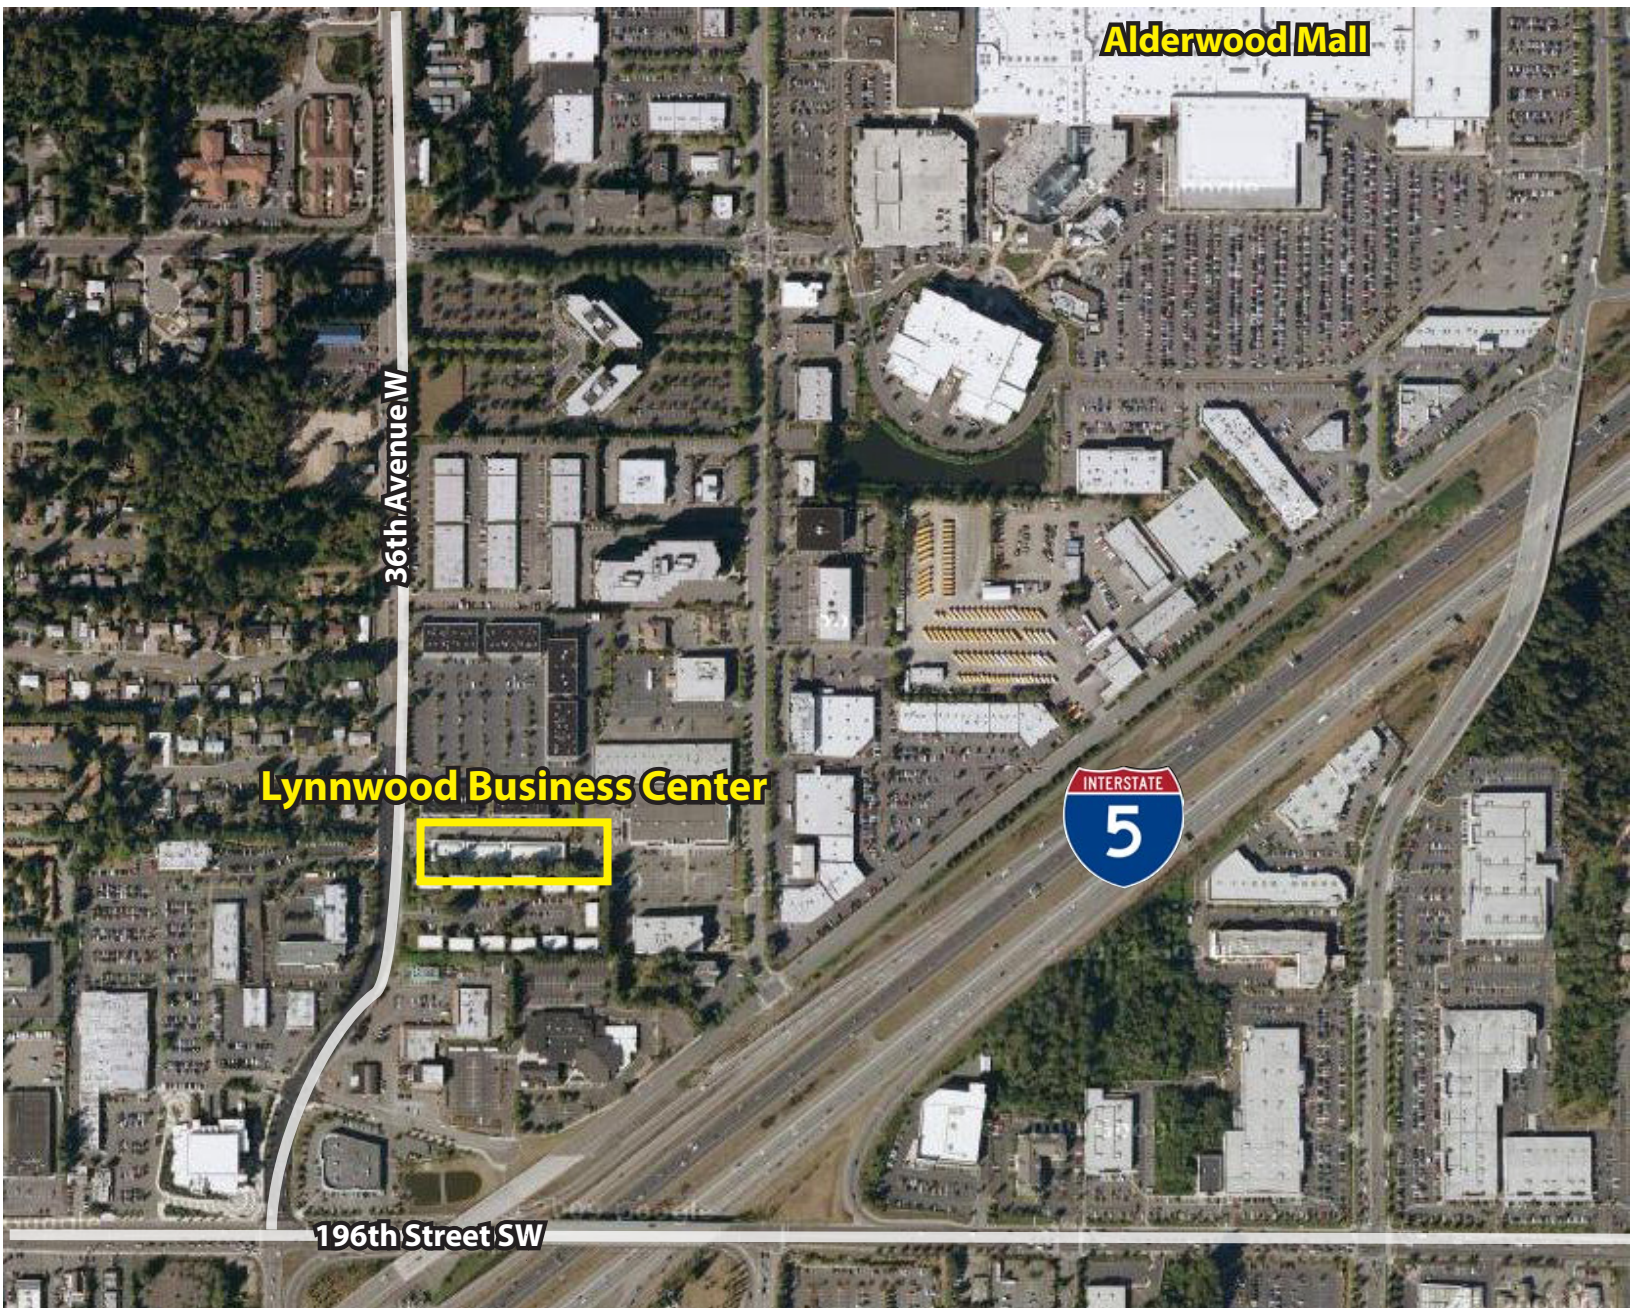

LYNNWOOD BUSINESS CENTER

19231 36th Avenue W, Lynnwood, WA 98036

For more information, contact:

Rosen-Harbottle Commercial Real Estate

Caleb Farnworth, CCIM

(425) 289-2235

calebf@rosenharbottle.com

www.rosenharbottle.com

Rosen-Harbottle Commercial Real Estate | P.O. Box 5003 Bellevue, WA 98009-5003
phone: (425) 454-3030 fax: (425) 454-6705 | www.rosenharbottle.com

The information provided has been obtained from sources believed reliable. While we do not doubt its accuracy, we have not verified and make no guarantee, warranty or representation about it. It is your sole responsibility to independently confirm its accuracy and completeness.