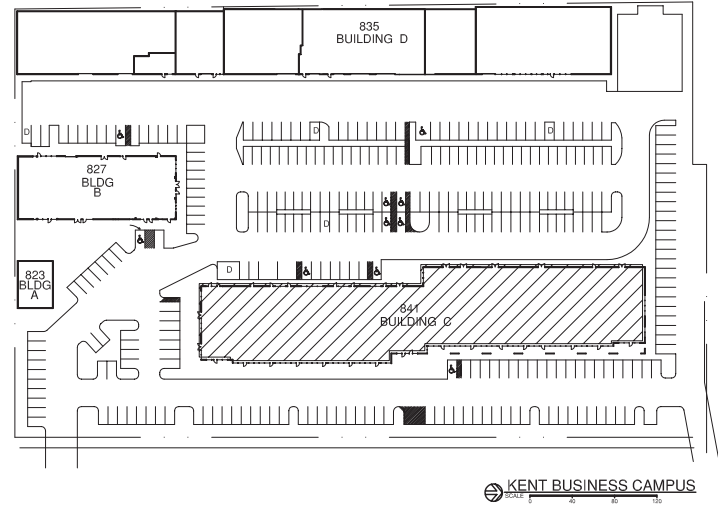

Contiguous: 6,590 SF

**KENT BUSINESS CAMPUS - BUILDING C (1st Floor)**  
 841 N Central Avenue | Kent, WA 98032