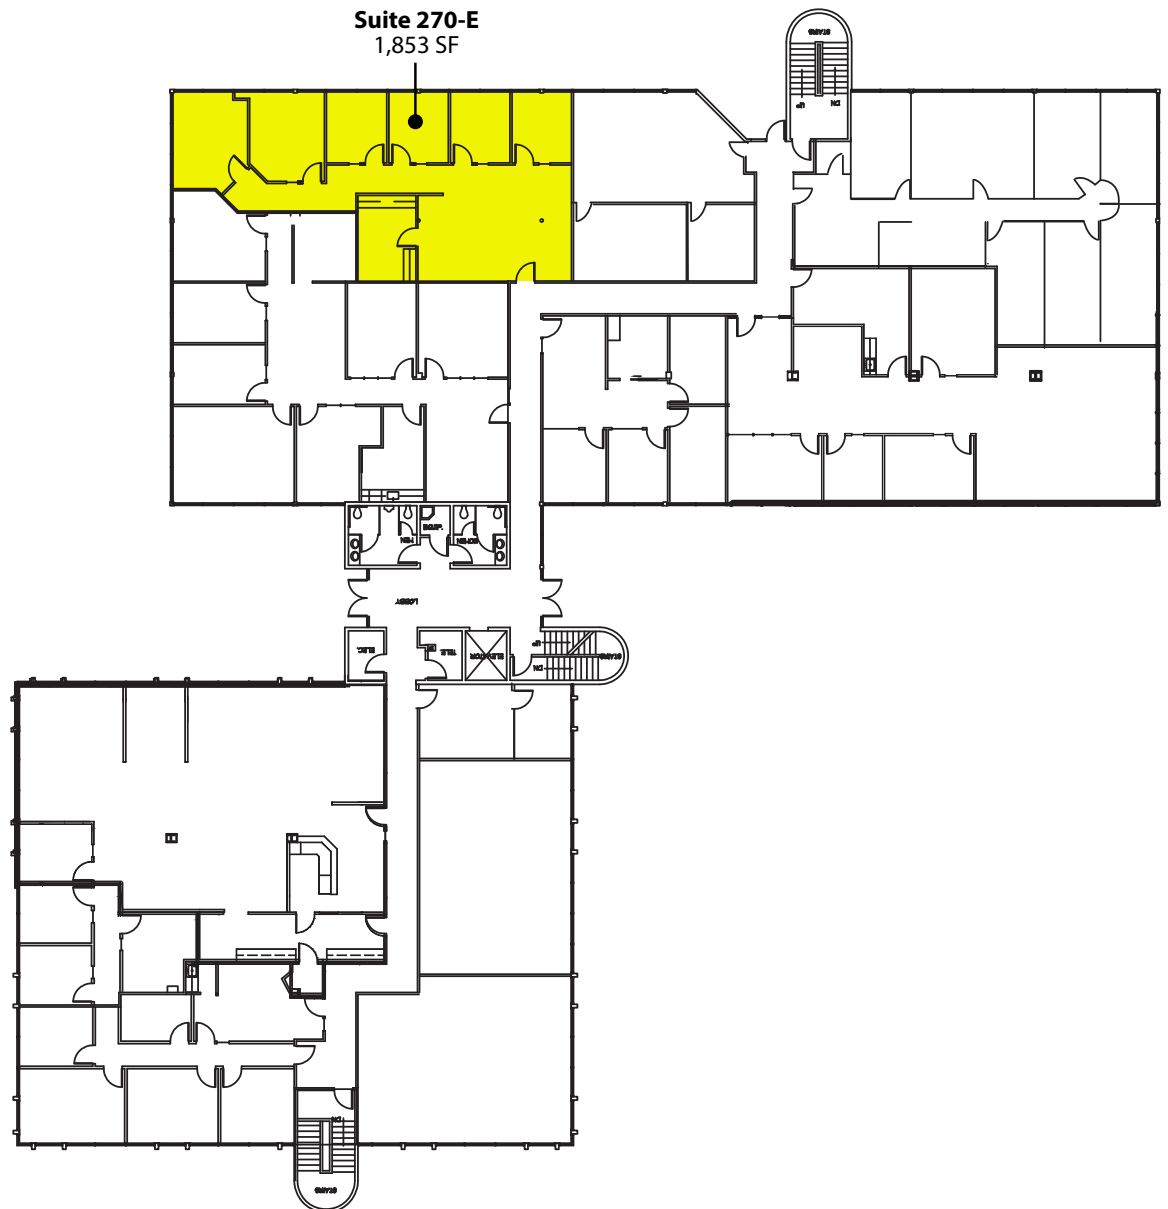

Park Heights Building

1800 112TH AVENUE NE, BELLEVUE, WA 98004

SECOND FLOOR

<u>Suite</u>	<u>Square Feet</u>	<u>Available</u>
270-E	1,835 SF	Now

Rosen~Harbottle Commercial Real Estate | P.O. Box 5003 Bellevue, WA 98009-5003
phone: (425) 454-3030 fax: (425) 454-6705 | www.rosenharbottle.com

The information provided has been obtained from sources believed reliable. While we do not doubt its accuracy, we have not verified and make no guarantee, warranty or representation about it. It is your sole responsibility to independently confirm its accuracy and completeness.