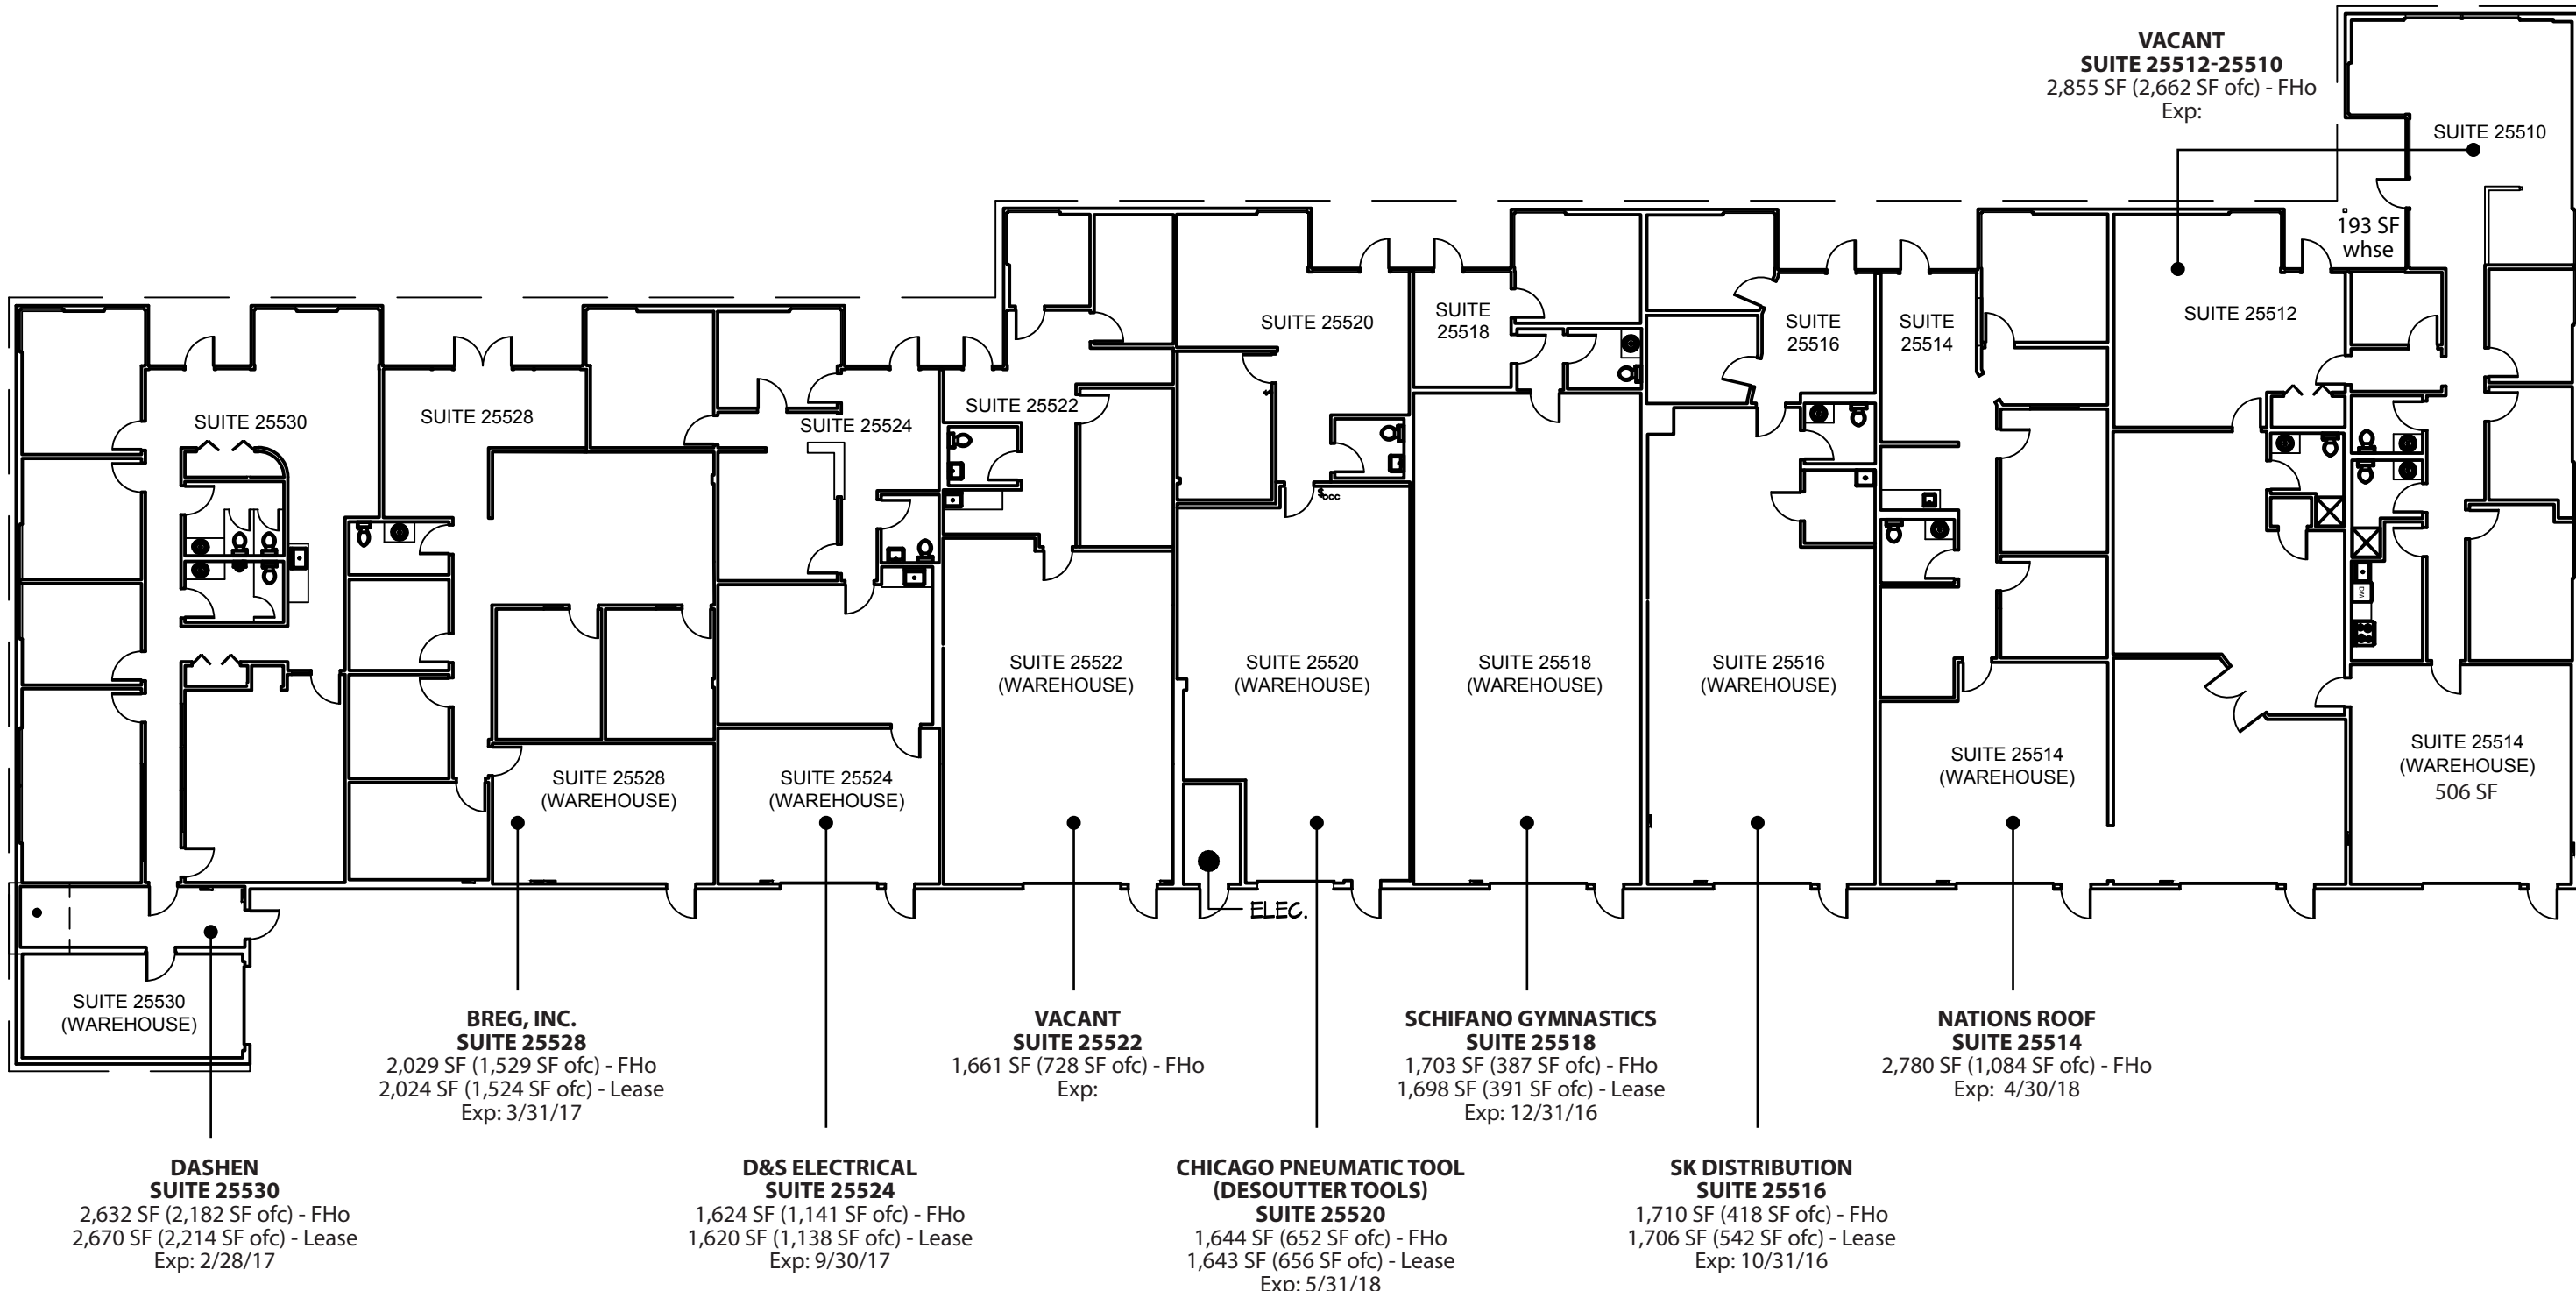

**Building B SF:** 18,632 SF  
**Business Center SF:** 95,972 SF

4/5/2016