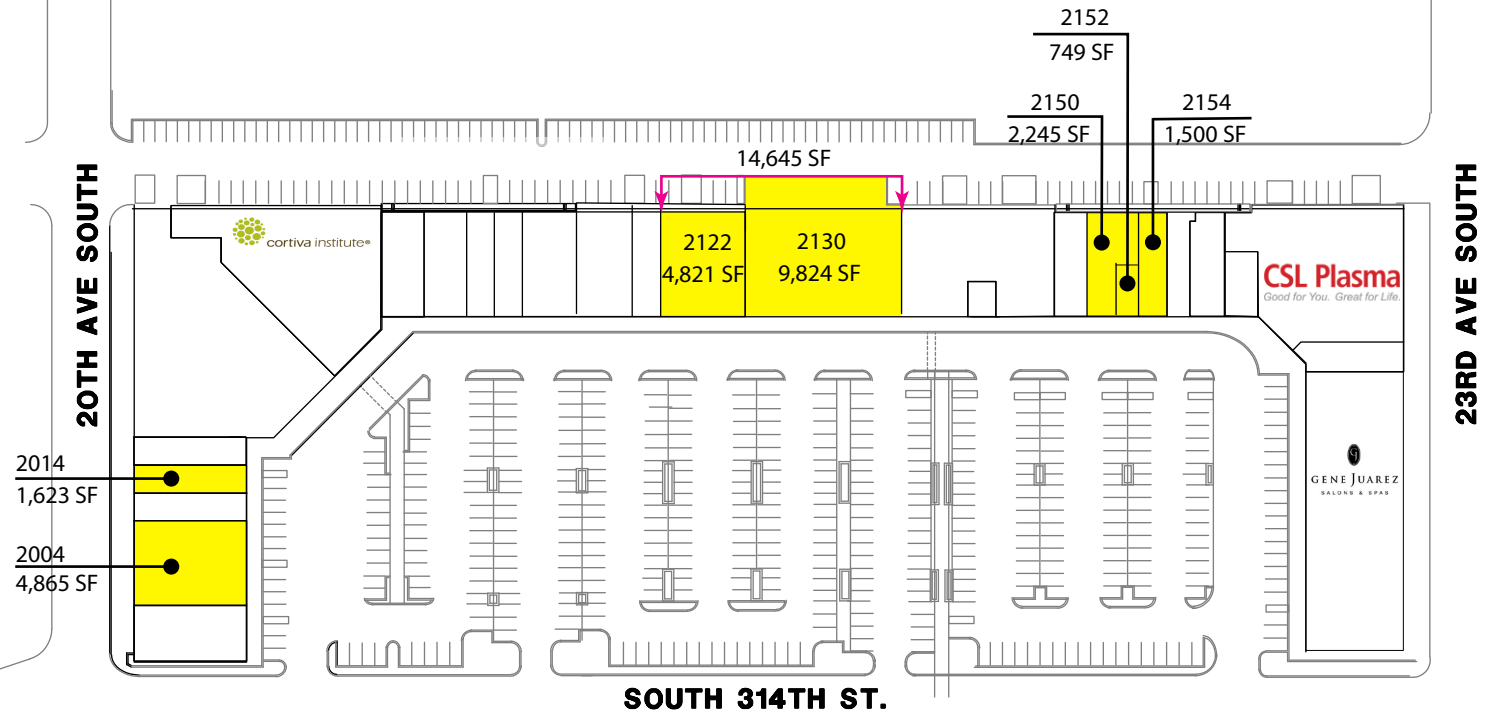

**SOUTH 312TH ST.**

**Federal Way Performing Arts  
and Events Center  
- NOW Open -**

**Federal Way  
Transit Center**  
↓

# HILLSIDE PLAZA SHOPPING CENTER

2000-2222 S 314th Street | Federal Way, WA 98003